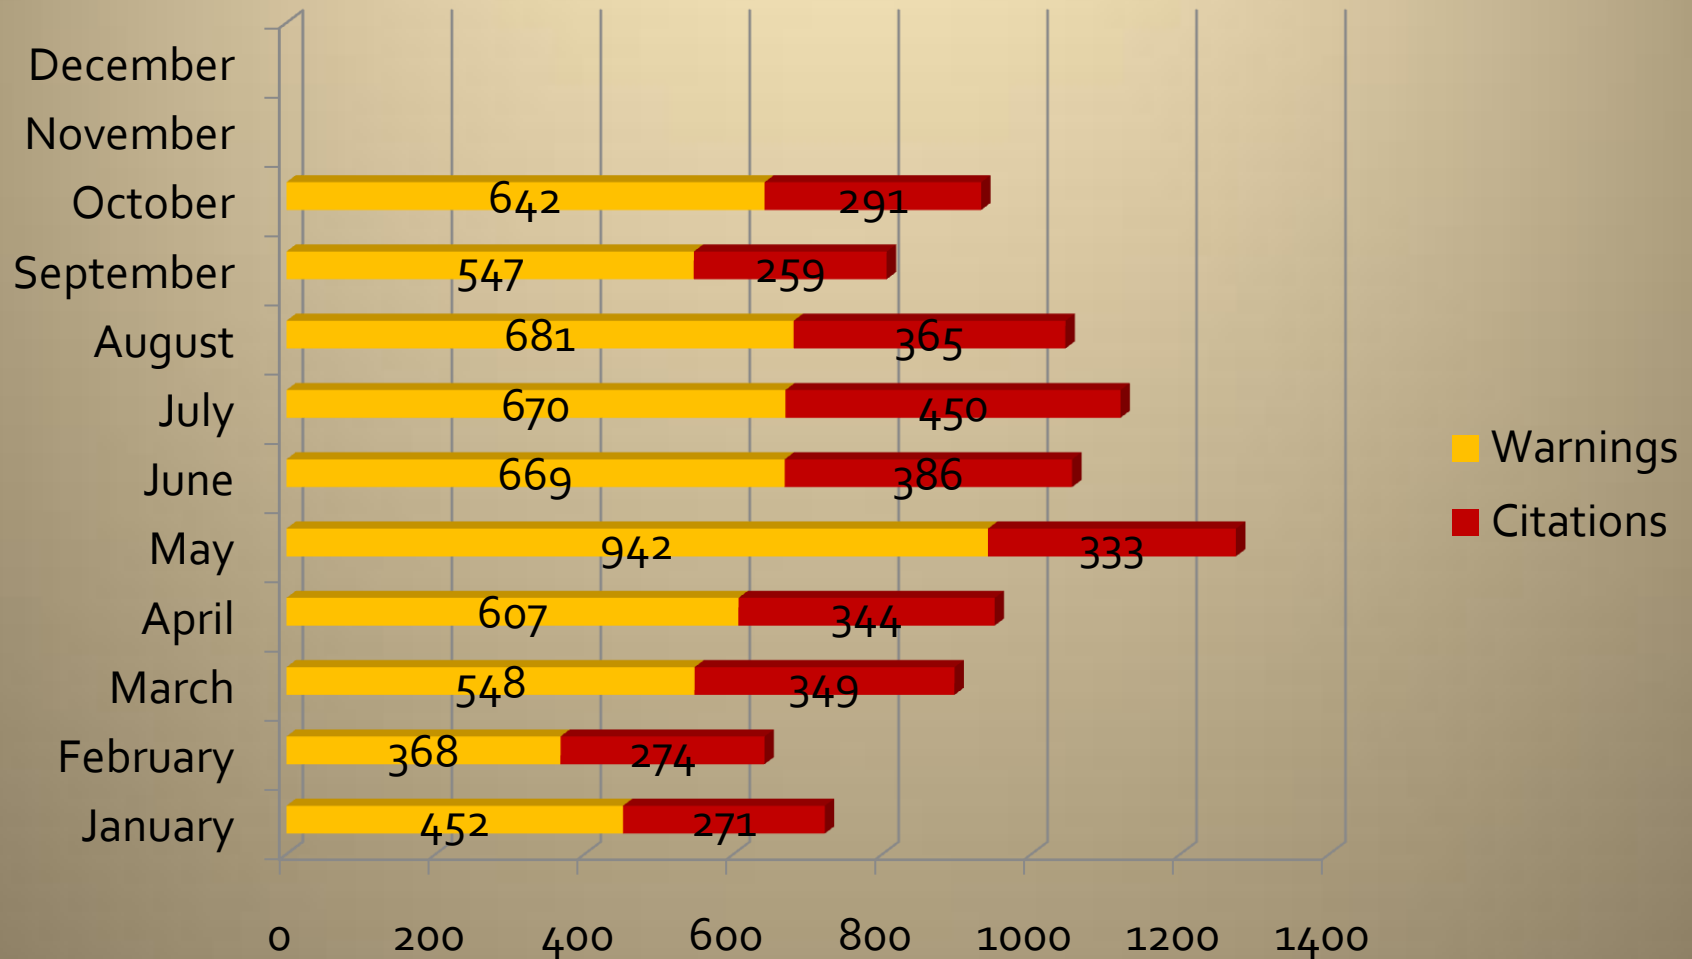

Owatonna Crime Data

October 2010

Total Events

Traffic Stops

	Jan	Feb	Mar	April	May	June	July	Aug	Sept	Oct	Nov	Dec
2008	1395	1529	1408	1268	1504	845	1032	1148	1016	1362	1340	1215
2009	1284	1175	1102	1168	1172	915	1049	1137	999	1122	1059	1061
2010	1053	939	1298	1319	1299	1419	1498	1342	1187	1221		

Citations & Warnings

Arrests

October 2010 Arrests

- **Warrant Arrests:**
More than 1 officer may get credit for a warrant arrest
- **Adult Arrests:**
Only the primary officer (as recorded in LOGIS) gets credit for the arrest
- **Juvenile Arrests:**
Only the primary officer (as recorded in LOGIS) gets credit for the arrest

Part I Crimes

	2007	2008	2009	2010
Homicide	0	0	0	0
Rape	7	0	7	4
Robbery	7	1	3	4
Aggravated Assault	17	17	20	24
Burglary	164	79	81	61
Theft	502	432	352	337
Vehicle Theft	29	18	16	17
Arson	2	6	1	1

Disorderly & Nuisance Violations

DISORDERLY VIOLATIONS

NUISANCE VIOLATIONS

Animal Control Calls

Total Animal Calls: 1207 1324 1223 through 10/31/2010)

Two Year Comparison

	Calls		Reports		DWI		Warnings		Citations	
	2010	2009	2010	2009	2010	2009	2010	2009	2010	2009
Oct	3,406	4,137	336	296	15	9	642	527	291	266
Nov		3,901		300		18		458		213
Dec		3,275		336		21		509		257
4th QTR Totals		11,313		932		48		1,494		736