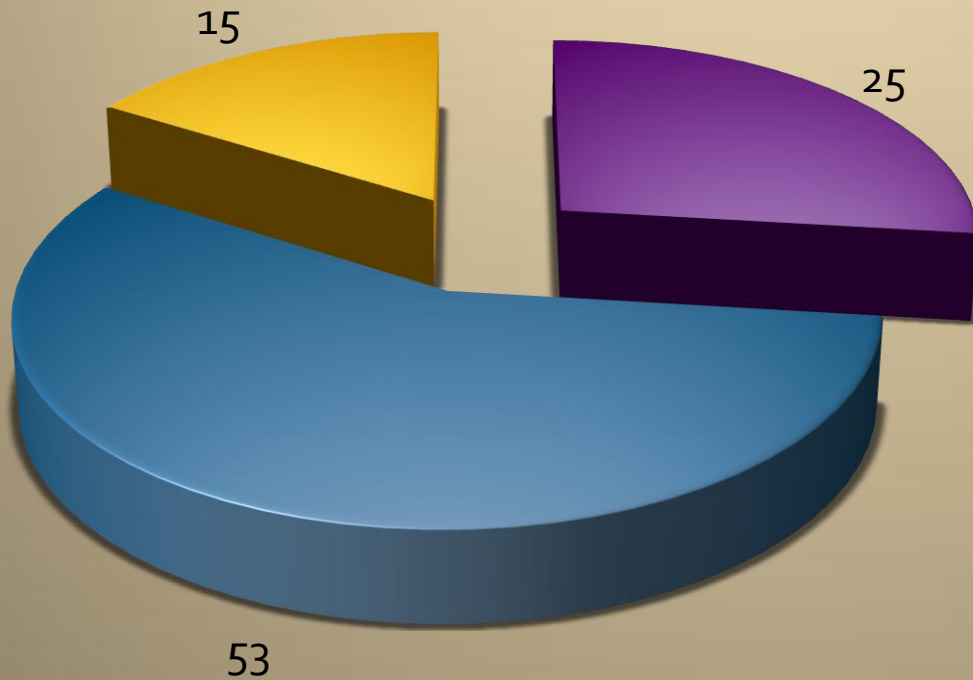

Arrests

October 2010 Arrests

- **Warrant Arrests:**
  More than 1 officer may get credit for a warrant arrest
- **Adult Arrests:**
  Only the primary officer (as recorded in LOGIS) gets credit for the arrest
- **Juvenile Arrests:**
  Only the primary officer (as recorded in LOGIS) gets credit for the arrest

Part I Crimes

	2007	2008	2009	2010
Homicide	0	0	0	0
Rape	7	0	7	4
Robbery	7	1	3	4
Aggravated Assault	17	17	20	24
Burglary	164	79	81	61
Theft	502	432	352	337
Vehicle Theft	29	18	16	17
Arson	2	6	1	1