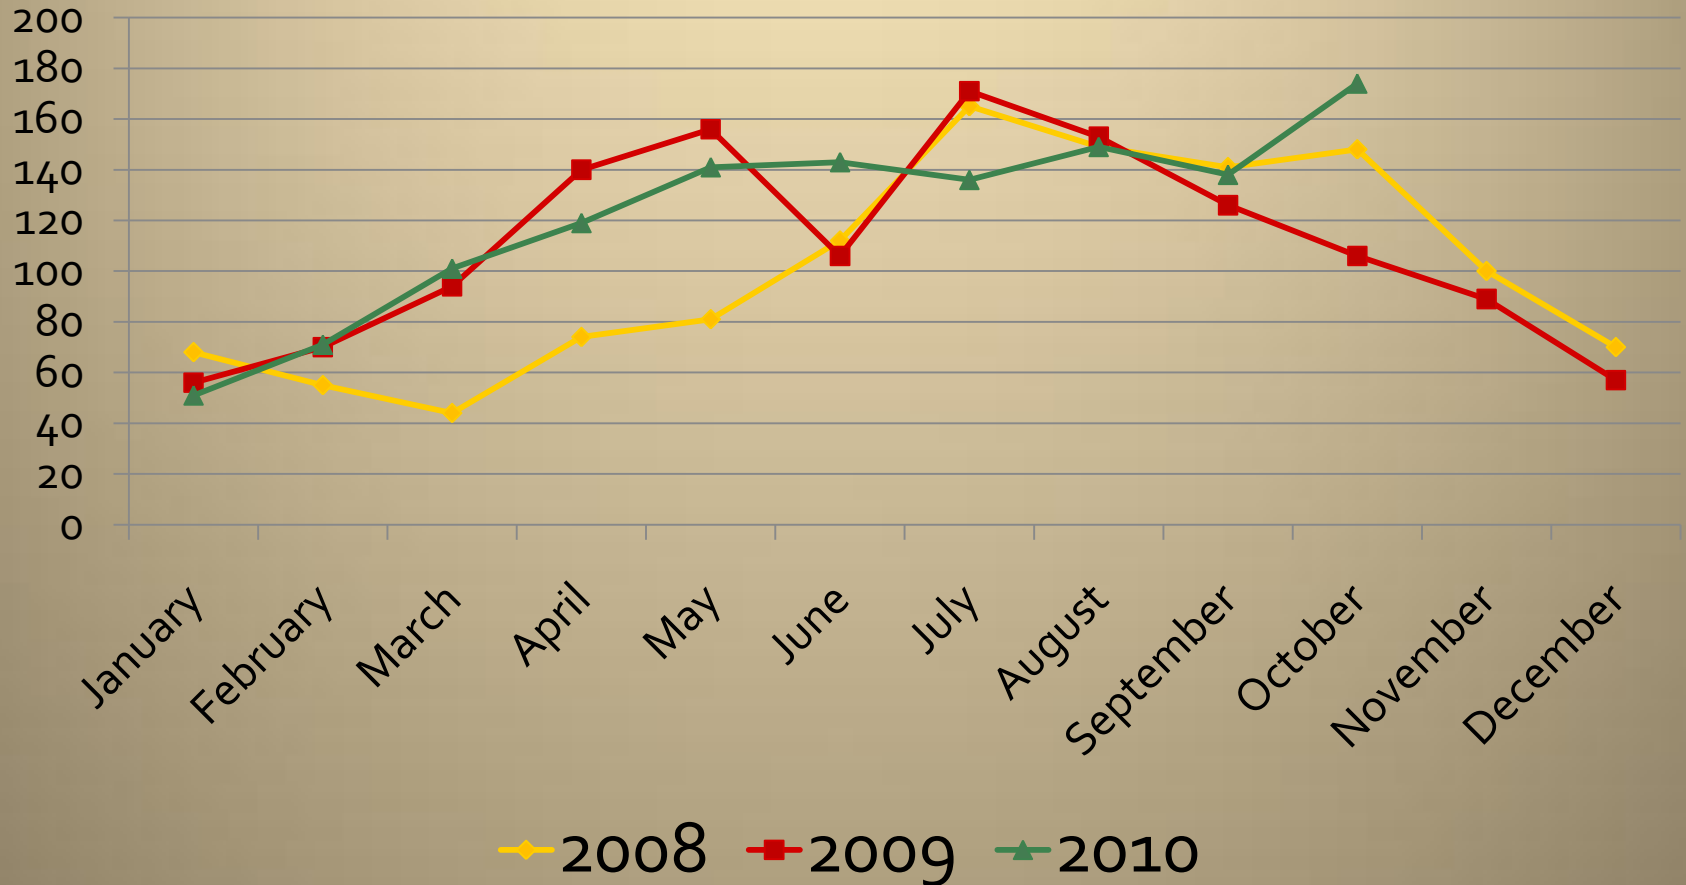

Owatonna Crime Data

October 2010

Total Events

Traffic Stops

	Jan	Feb	Mar	April	May	June	July	Aug	Sept	Oct	Nov	Dec
2008	1395	1529	1408	1268	1504	845	1032	1148	1016	1362	1340	1215
2009	1284	1175	1102	1168	1172	915	1049	1137	999	1122	1059	1061
2010	1053	939	1298	1319	1299	1419	1498	1342	1187	1221		

Part I Crimes

	2007	2008	2009	2010
Homicide	0	0	0	0
Rape	7	0	7	4
Robbery	7	1	3	4
Aggravated Assault	17	17	20	24
Burglary	164	79	81	61
Theft	502	432	352	337
Vehicle Theft	29	18	16	17
Arson	2	6	1	1

Disorderly & Nuisance Violations

DISORDERLY VIOLATIONS

NUISANCE VIOLATIONS

Animal Control Calls

Total Animal Calls: 1207 1324 1223 through 10/31/2010)

Two Year Comparison

	Calls		Reports		DWI		Warnings		Citations	
	2010	2009	2010	2009	2010	2009	2010	2009	2010	2009
Oct	3,406	4,137	336	296	15	9	642	527	291	266
Nov		3,901		300		18		458		213
Dec		3,275		336		21		509		257
4th QTR Totals		11,313		932		48		1,494		736