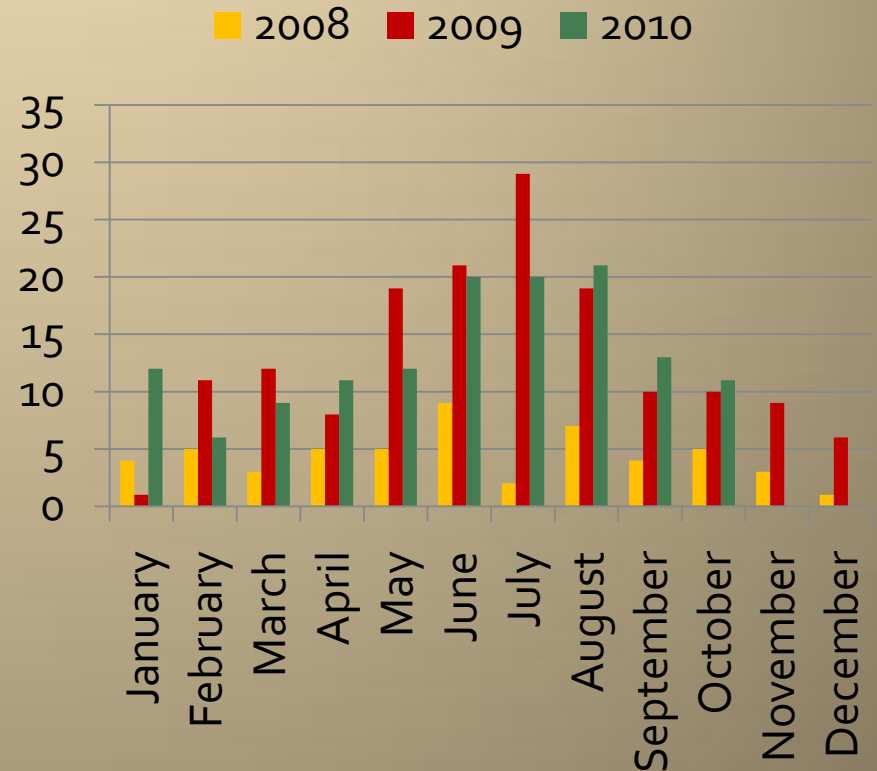

Owatonna Crime Data

October 2010

Total Events

Traffic Stops

	Jan	Feb	Mar	April	May	June	July	Aug	Sept	Oct	Nov	Dec
2008	1395	1529	1408	1268	1504	845	1032	1148	1016	1362	1340	1215
2009	1284	1175	1102	1168	1172	915	1049	1137	999	1122	1059	1061
2010	1053	939	1298	1319	1299	1419	1498	1342	1187	1221		

Citations & Warnings

Arrests

October 2010 Arrests

- **Warrant Arrests:**
More than 1 officer may get credit for a warrant arrest
- **Adult Arrests:**
Only the primary officer (as recorded in LOGIS) gets credit for the arrest
- **Juvenile Arrests:**
Only the primary officer (as recorded in LOGIS) gets credit for the arrest

Part I Crimes

	2007	2008	2009	2010
Homicide	0	0	0	0
Rape	7	0	7	4
Robbery	7	1	3	4
Aggravated Assault	17	17	20	24
Burglary	164	79	81	61
Theft	502	432	352	337
Vehicle Theft	29	18	16	17
Arson	2	6	1	1

Disorderly & Nuisance Violations

DISORDERLY VIOLATIONS

NUISANCE VIOLATIONS

Animal Control Calls

Total Animal Calls: 1207 1324 1223 through 10/31/2010)

Two Year Comparison

	Calls		Reports		DWI		Warnings		Citations	
	2010	2009	2010	2009	2010	2009	2010	2009	2010	2009
Oct	3,406	4,137	336	296	15	9	642	527	291	266
Nov		3,901		300		18		458		213
Dec		3,275		336		21		509		257
4th QTR Totals		11,313		932		48		1,494		736