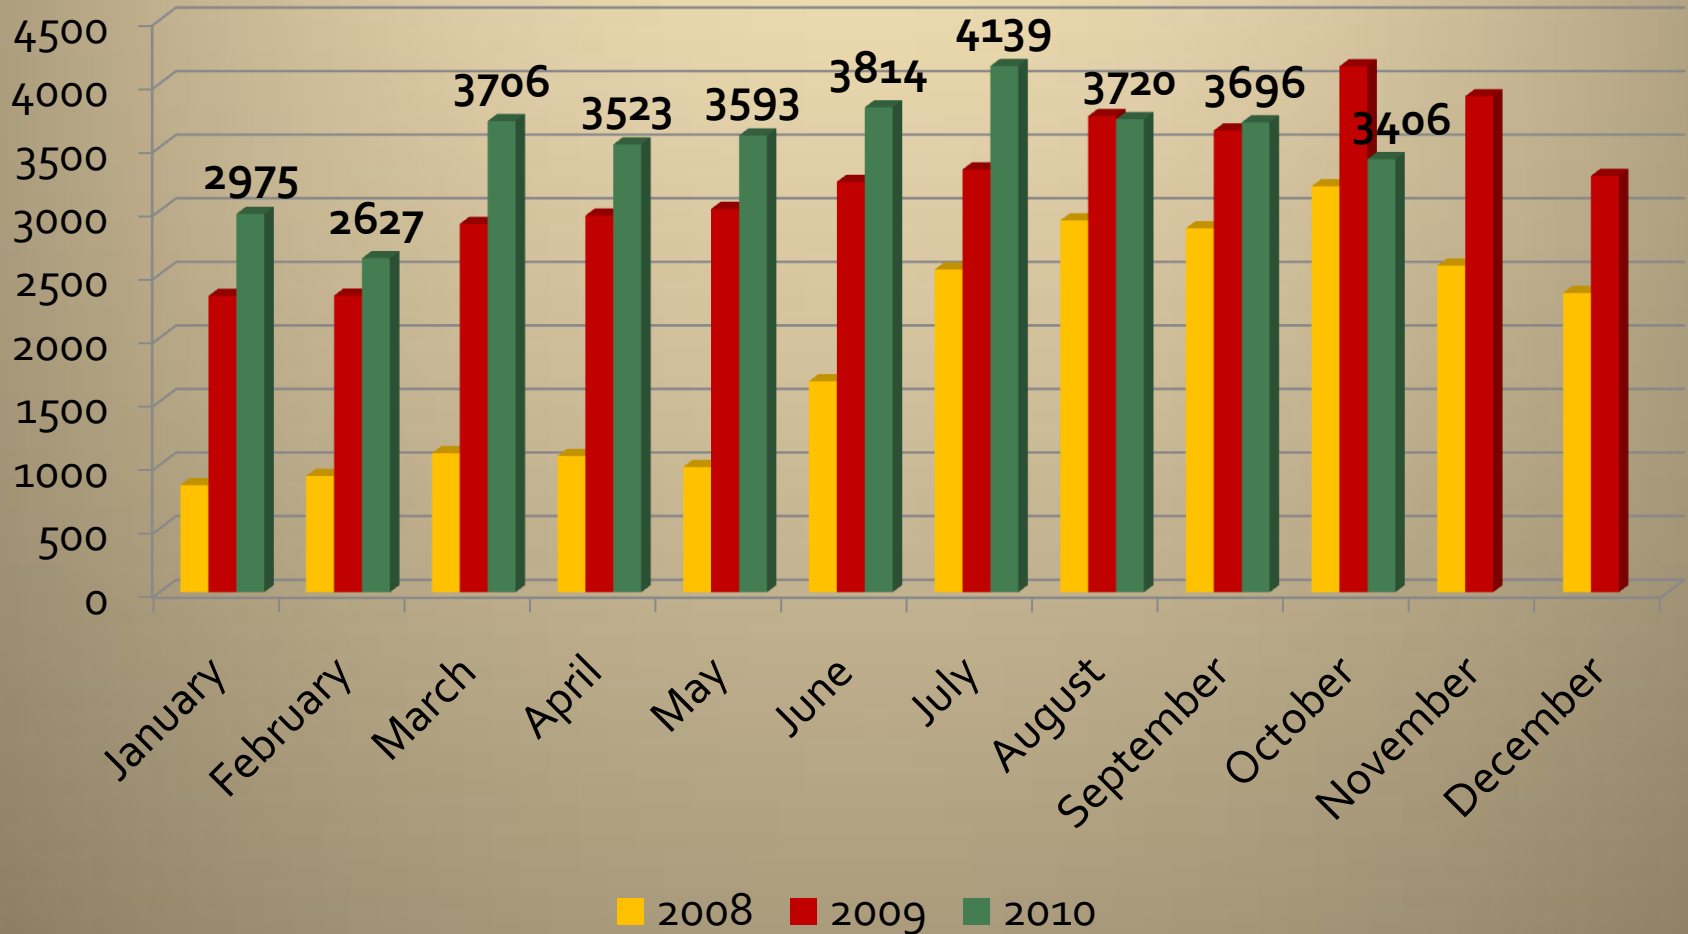

Owatonna Crime Data

October 2010

Total Events

Traffic Stops

	Jan	Feb	Mar	April	May	June	July	Aug	Sept	Oct	Nov	Dec
2008	1395	1529	1408	1268	1504	845	1032	1148	1016	1362	1340	1215
2009	1284	1175	1102	1168	1172	915	1049	1137	999	1122	1059	1061
2010	1053	939	1298	1319	1299	1419	1498	1342	1187	1221		

Citations & Warnings

Arrests

October 2010 Arrests

- **Warrant Arrests:**
More than 1 officer may get credit for a warrant arrest
- **Adult Arrests:**
Only the primary officer (as recorded in LOGIS) gets credit for the arrest
- **Juvenile Arrests:**
Only the primary officer (as recorded in LOGIS) gets credit for the arrest

Part I Crimes

	2007	2008	2009	2010
Homicide	0	0	0	0
Rape	7	0	7	4
Robbery	7	1	3	4
Aggravated Assault	17	17	20	24
Burglary	164	79	81	61
Theft	502	432	352	337
Vehicle Theft	29	18	16	17
Arson	2	6	1	1

Disorderly & Nuisance Violations

DISORDERLY VIOLATIONS

NUISANCE VIOLATIONS

Animal Control Calls

Total Animal Calls: 1207 1324 1223 through 10/31/2010)

Two Year Comparison

	Calls		Reports		DWI		Warnings		Citations	
	2010	2009	2010	2009	2010	2009	2010	2009	2010	2009
Oct	3,406	4,137	336	296	15	9	642	527	291	266
Nov		3,901		300		18		458		213
Dec		3,275		336		21		509		257
4th QTR Totals		11,313		932		48		1,494		736