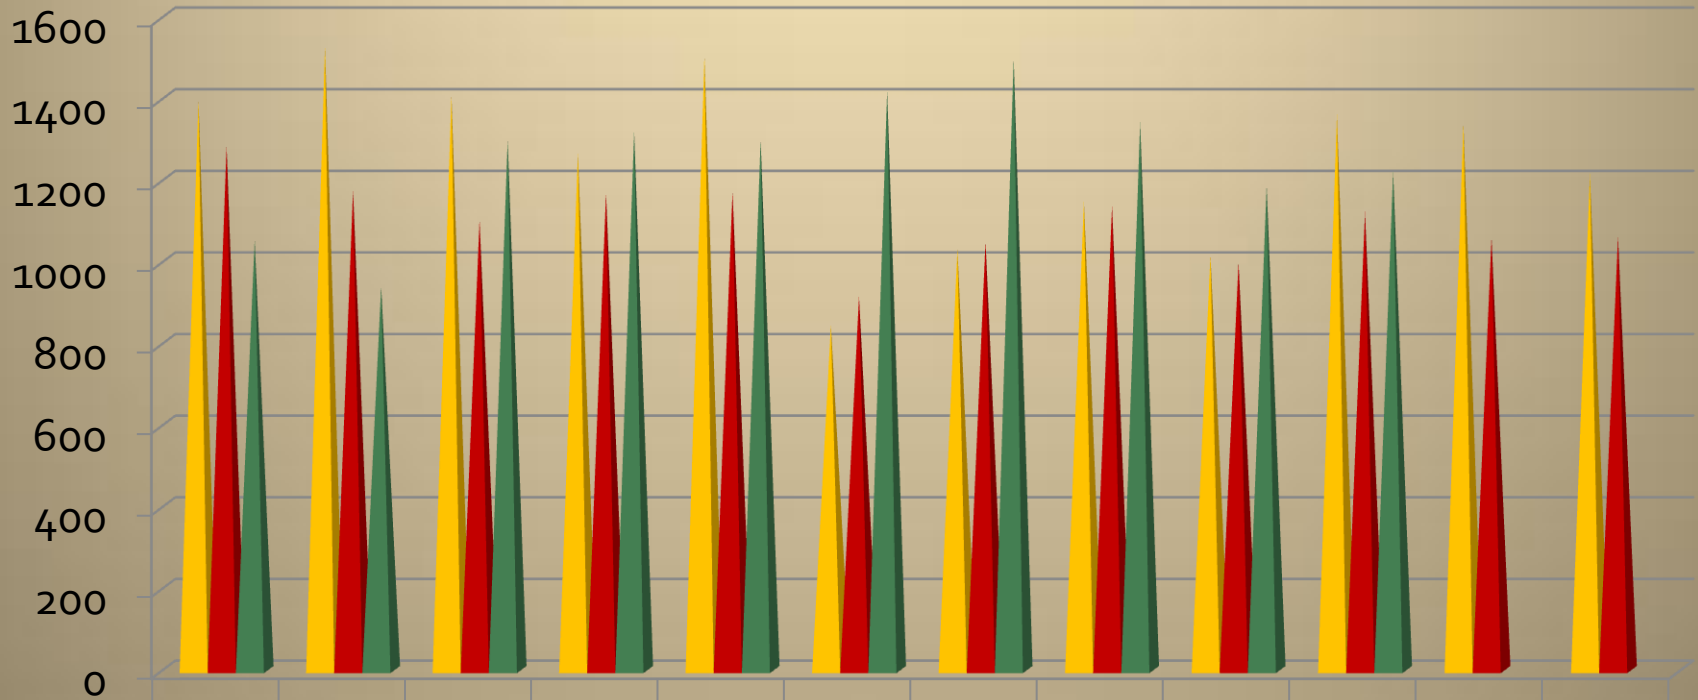

Owatonna Crime Data

October 2010

Total Events

Traffic Stops

	Jan	Feb	Mar	April	May	June	July	Aug	Sept	Oct	Nov	Dec
2008	1395	1529	1408	1268	1504	845	1032	1148	1016	1362	1340	1215
2009	1284	1175	1102	1168	1172	915	1049	1137	999	1122	1059	1061
2010	1053	939	1298	1319	1299	1419	1498	1342	1187	1221		

Citations & Warnings

Arrests

October 2010 Arrests

- **Warrant Arrests:**
More than 1 officer may get credit for a warrant arrest
- **Adult Arrests:**
Only the primary officer (as recorded in LOGIS) gets credit for the arrest
- **Juvenile Arrests:**
Only the primary officer (as recorded in LOGIS) gets credit for the arrest

Part I Crimes

	2007	2008	2009	2010
Homicide	0	0	0	0
Rape	7	0	7	4
Robbery	7	1	3	4
Aggravated Assault	17	17	20	24
Burglary	164	79	81	61
Theft	502	432	352	337
Vehicle Theft	29	18	16	17
Arson	2	6	1	1

Disorderly & Nuisance Violations

DISORDERLY VIOLATIONS

NUISANCE VIOLATIONS

Animal Control Calls

Total Animal Calls: 1207 1324 1223 through 10/31/2010)

Two Year Comparison

	Calls		Reports		DWI		Warnings		Citations	
	2010	2009	2010	2009	2010	2009	2010	2009	2010	2009
Oct	3,406	4,137	336	296	15	9	642	527	291	266
Nov		3,901		300		18		458		213
Dec		3,275		336		21		509		257
4th QTR Totals		11,313		932		48		1,494		736