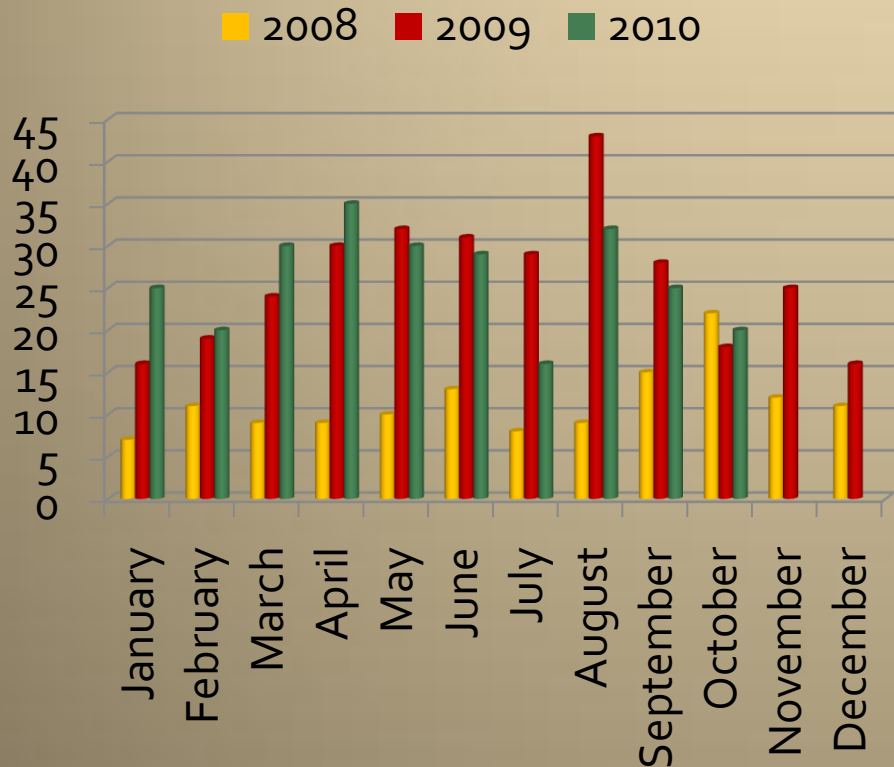

Owatonna Crime Data

October 2010

Total Events

Traffic Stops

	Jan	Feb	Mar	April	May	June	July	Aug	Sept	Oct	Nov	Dec
2008	1395	1529	1408	1268	1504	845	1032	1148	1016	1362	1340	1215
2009	1284	1175	1102	1168	1172	915	1049	1137	999	1122	1059	1061
2010	1053	939	1298	1319	1299	1419	1498	1342	1187	1221		

Citations & Warnings

Arrests

October 2010 Arrests

- **Warrant Arrests:**
More than 1 officer may get credit for a warrant arrest
- **Adult Arrests:**
Only the primary officer (as recorded in LOGIS) gets credit for the arrest
- **Juvenile Arrests:**
Only the primary officer (as recorded in LOGIS) gets credit for the arrest

Part I Crimes

	2007	2008	2009	2010
Homicide	0	0	0	0
Rape	7	0	7	4
Robbery	7	1	3	4
Aggravated Assault	17	17	20	24
Burglary	164	79	81	61
Theft	502	432	352	337
Vehicle Theft	29	18	16	17
Arson	2	6	1	1

Disorderly & Nuisance Violations

DISORDERLY VIOLATIONS

NUISANCE VIOLATIONS

Animal Control Calls

Total Animal Calls: 1207 1324 1223 through 10/31/2010)

Two Year Comparison

	Calls		Reports		DWI		Warnings		Citations	
	2010	2009	2010	2009	2010	2009	2010	2009	2010	2009
Oct	3,406	4,137	336	296	15	9	642	527	291	266
Nov		3,901		300		18		458		213
Dec		3,275		336		21		509		257
4th QTR Totals		11,313		932		48		1,494		736