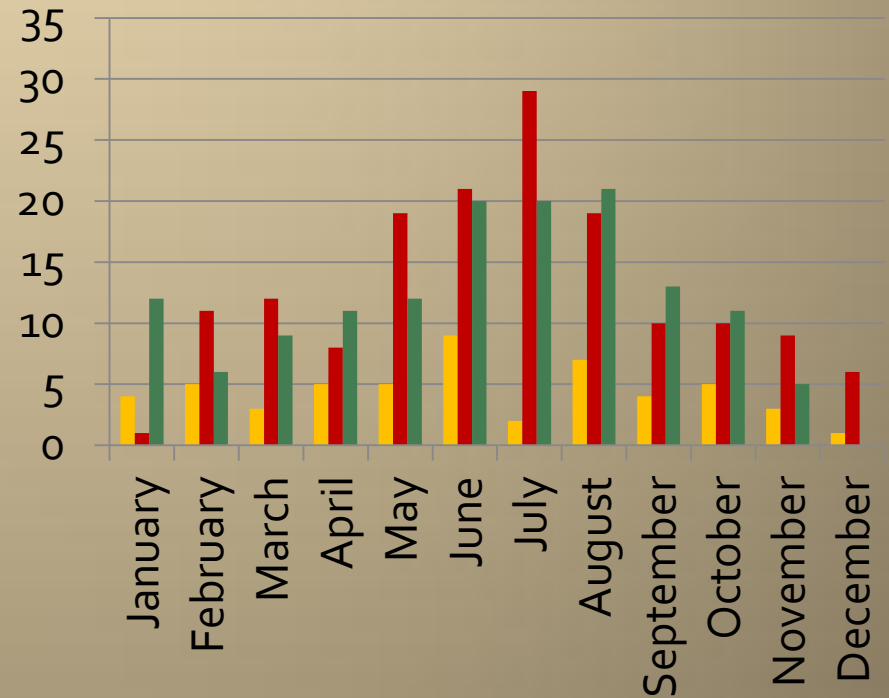

Owatonna Crime Data November 2010

Total Events

Traffic Stops

	Jan	Feb	Mar	April	May	June	July	Aug	Sept	Oct	Nov	Dec
2008	1395	1529	1408	1268	1504	845	1032	1148	1016	1362	1340	1215
2009	1284	1175	1102	1168	1172	915	1049	1137	999	1122	1059	1061
2010	1053	939	1298	1319	1299	1419	1498	1342	1187	1221	913	

Part I Crimes

	2007	2008	2009	2010
Homicide	0	0	0	0
Rape	7	0	7	4
Robbery	7	1	3	4
Aggravated Assault	17	17	20	27
Burglary	164	79	81	71
Theft	502	432	352	362
Vehicle Theft	29	18	16	19
Arson	2	6	1	1

Disorderly & Nuisance Violations

DISORDERLY VIOLATIONS

2008 2009 2010

NUISANCE VIOLATIONS

2008 2009 2010

Animal Control Calls

Total Animal Calls: 1207 1324 1339 (through 11/30/2010)

Two Year Comparison

	Calls		Reports		DWI		Warnings		Citations	
	2010	2009	2010	2009	2010	2009	2010	2009	2010	2009
Oct	3,406	4,137	336	296	15	9	642	527	291	266
Nov	3,053	3,901	239	300	5	18	444	458	197	213
Dec		3,275		336		21		509		257
4th QTR Totals		11,313		932		48		1,494		736