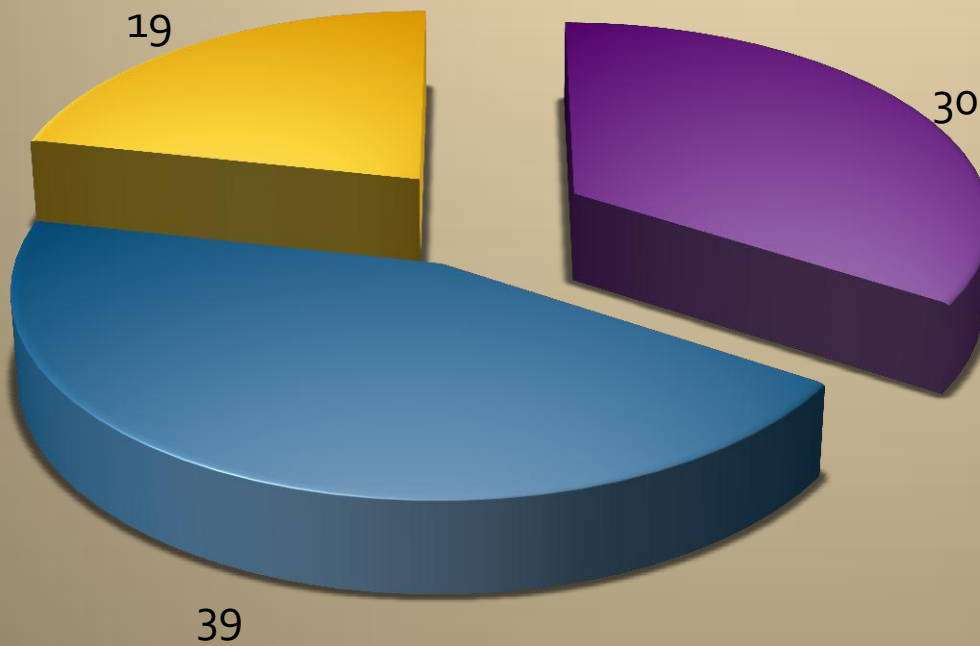

Arrests

November 2010 Arrests

- **Warrant Arrests:**
  More than 1 officer may get credit for a warrant arrest
- **Adult Arrests:**
  Only the primary officer (as recorded in LOGIS) gets credit for the arrest
- **Juvenile Arrests:**
  Only the primary officer (as recorded in LOGIS) gets credit for the arrest

Part I Crimes

	2007	2008	2009	2010
Homicide	0	0	0	0
Rape	7	0	7	4
Robbery	7	1	3	4
Aggravated Assault	17	17	20	27
Burglary	164	79	81	71
Theft	502	432	352	362
Vehicle Theft	29	18	16	19
Arson	2	6	1	1