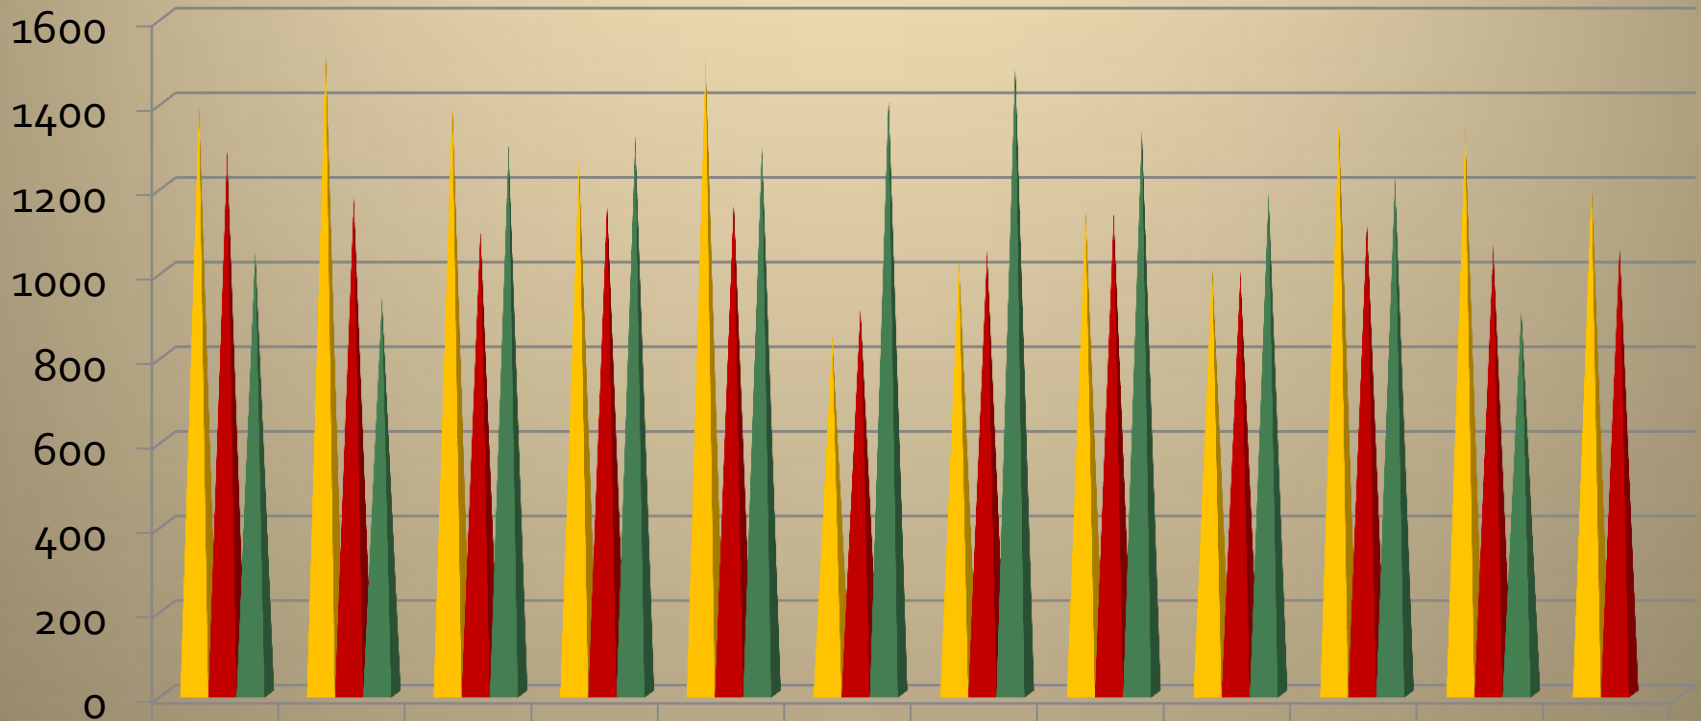

Owatonna Crime Data November 2010

Total Events

Traffic Stops

	Jan	Feb	Mar	April	May	June	July	Aug	Sept	Oct	Nov	Dec
2008	1395	1529	1408	1268	1504	845	1032	1148	1016	1362	1340	1215
2009	1284	1175	1102	1168	1172	915	1049	1137	999	1122	1059	1061
2010	1053	939	1298	1319	1299	1419	1498	1342	1187	1221	913	

Part I Crimes

	2007	2008	2009	2010
Homicide	0	0	0	0
Rape	7	0	7	4
Robbery	7	1	3	4
Aggravated Assault	17	17	20	27
Burglary	164	79	81	71
Theft	502	432	352	362
Vehicle Theft	29	18	16	19
Arson	2	6	1	1

Disorderly & Nuisance Violations

DISORDERLY VIOLATIONS

2008 2009 2010

NUISANCE VIOLATIONS

2008 2009 2010

Animal Control Calls

Total Animal Calls: 1207 1324 1339 (through 11/30/2010)

Two Year Comparison

	Calls		Reports		DWI		Warnings		Citations	
	2010	2009	2010	2009	2010	2009	2010	2009	2010	2009
Oct	3,406	4,137	336	296	15	9	642	527	291	266
Nov	3,053	3,901	239	300	5	18	444	458	197	213
Dec		3,275		336		21		509		257
4th QTR Totals		11,313		932		48		1,494		736