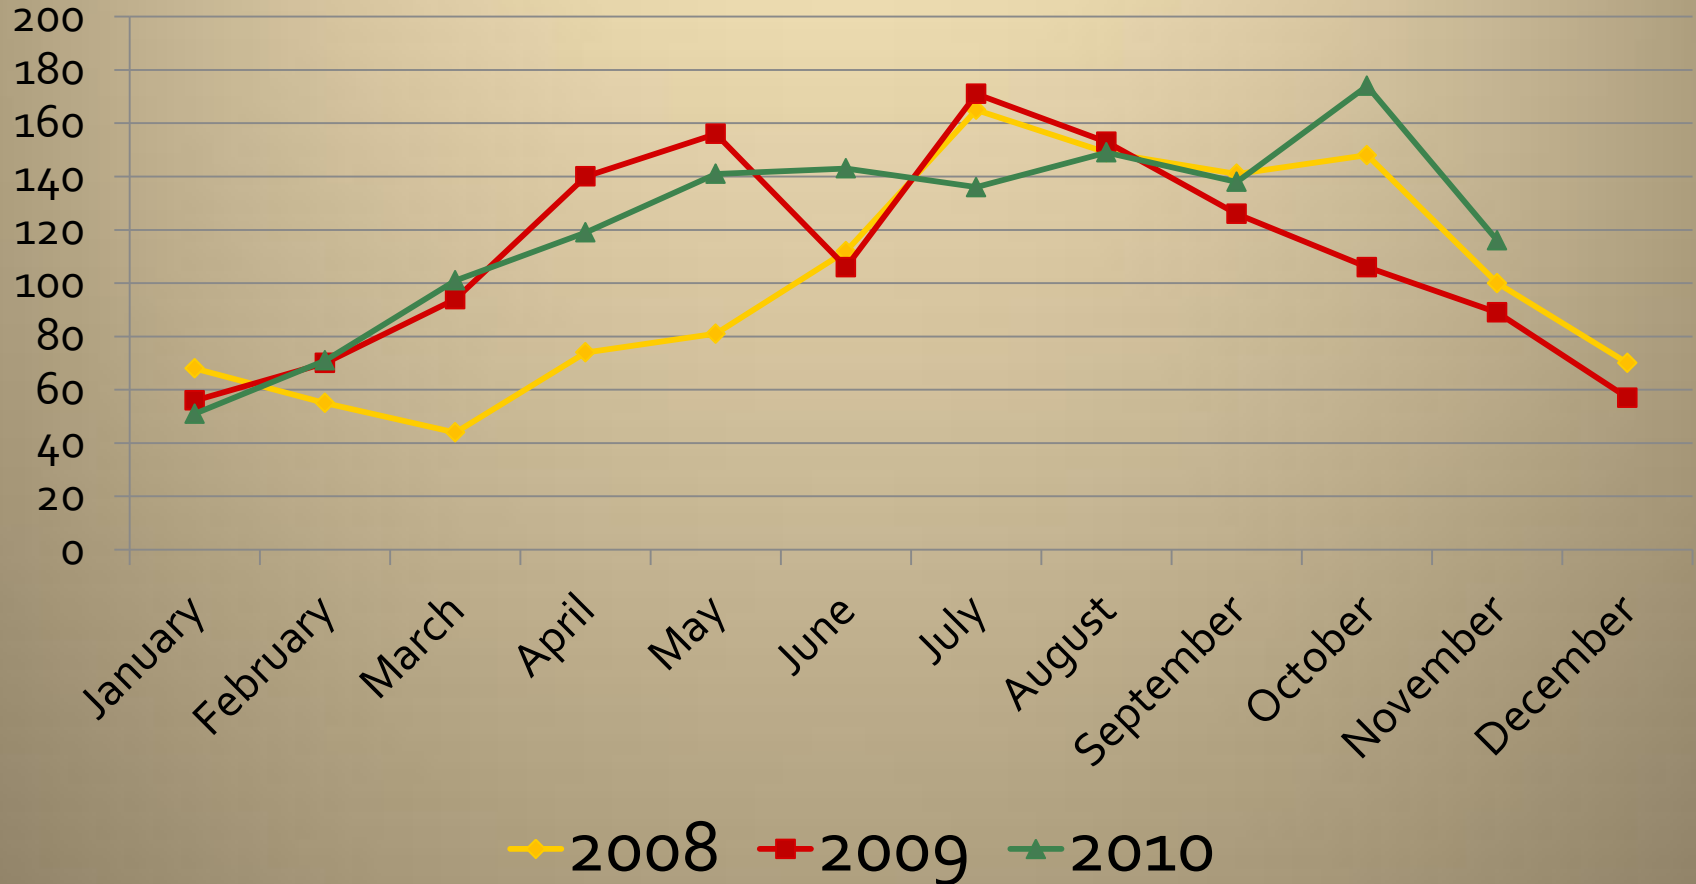

Owatonna Crime Data November 2010

Total Events

Traffic Stops

	Jan	Feb	Mar	April	May	June	July	Aug	Sept	Oct	Nov	Dec
2008	1395	1529	1408	1268	1504	845	1032	1148	1016	1362	1340	1215
2009	1284	1175	1102	1168	1172	915	1049	1137	999	1122	1059	1061
2010	1053	939	1298	1319	1299	1419	1498	1342	1187	1221	913	

Part I Crimes

	2007	2008	2009	2010
Homicide	0	0	0	0
Rape	7	0	7	4
Robbery	7	1	3	4
Aggravated Assault	17	17	20	27
Burglary	164	79	81	71
Theft	502	432	352	362
Vehicle Theft	29	18	16	19
Arson	2	6	1	1

Disorderly & Nuisance Violations

DISORDERLY VIOLATIONS

2008 2009 2010

NUISANCE VIOLATIONS

2008 2009 2010

Animal Control Calls

Total Animal Calls: 1207 1324 1339 (through 11/30/2010)

Two Year Comparison

	Calls		Reports		DWI		Warnings		Citations	
	2010	2009	2010	2009	2010	2009	2010	2009	2010	2009
Oct	3,406	4,137	336	296	15	9	642	527	291	266
Nov	3,053	3,901	239	300	5	18	444	458	197	213
Dec		3,275		336		21		509		257
4th QTR Totals		11,313		932		48		1,494		736