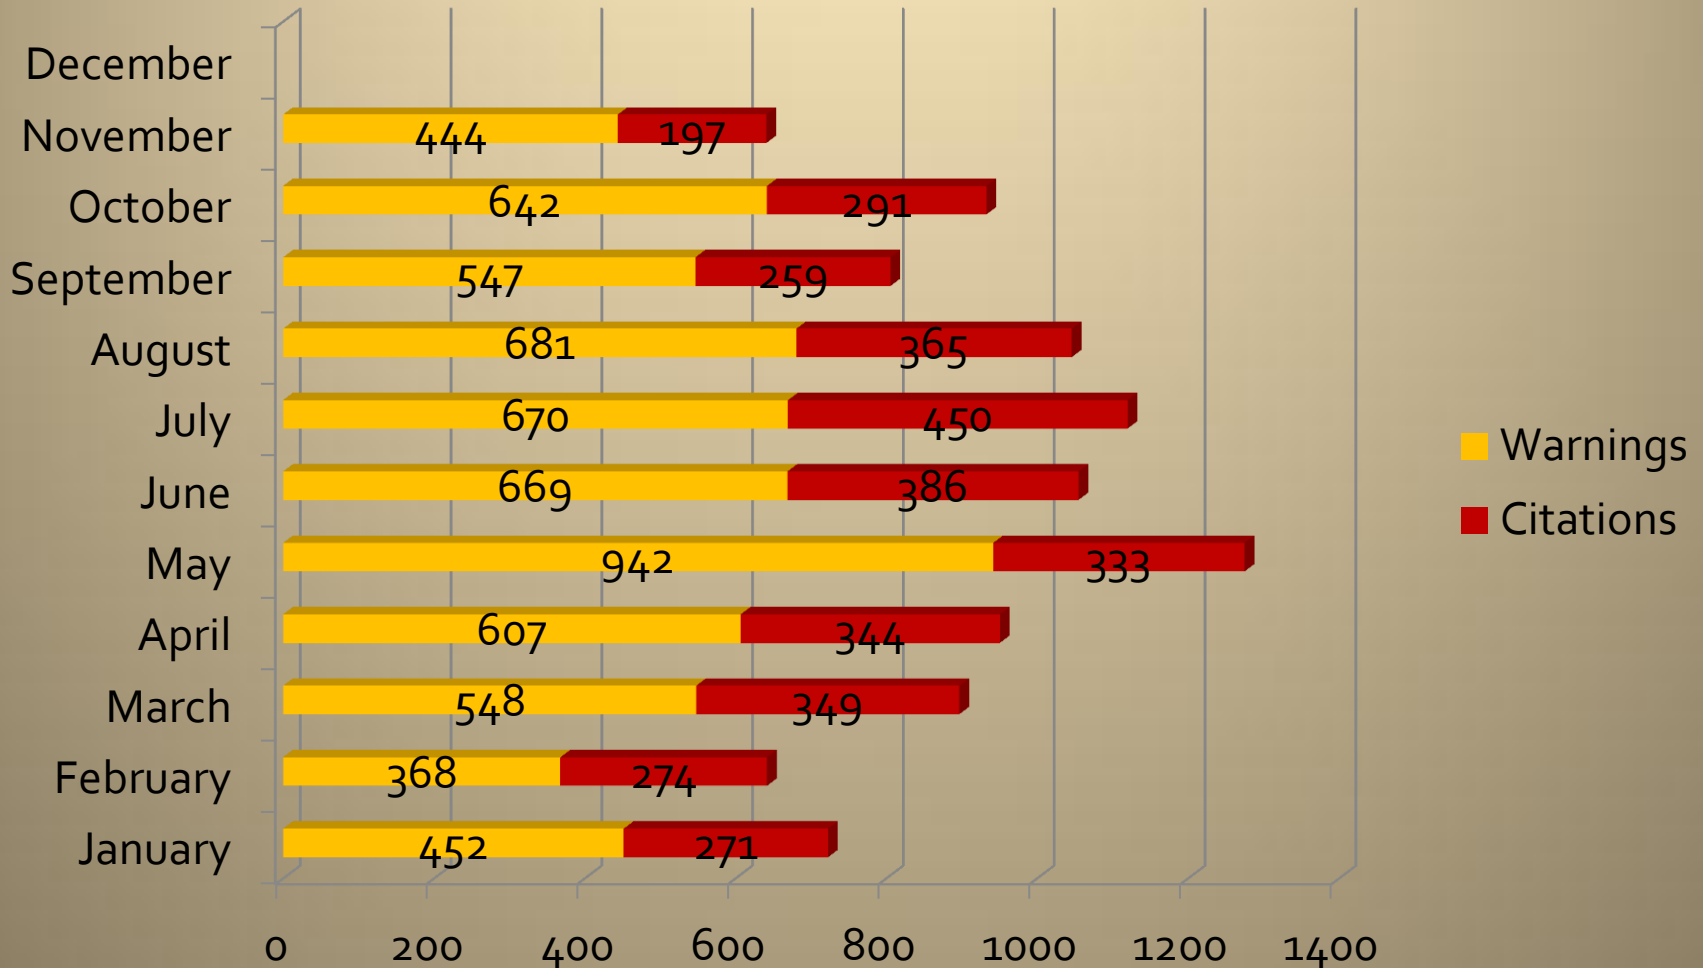

Owatonna Crime Data November 2010

Total Events

Traffic Stops

	Jan	Feb	Mar	April	May	June	July	Aug	Sept	Oct	Nov	Dec
2008	1395	1529	1408	1268	1504	845	1032	1148	1016	1362	1340	1215
2009	1284	1175	1102	1168	1172	915	1049	1137	999	1122	1059	1061
2010	1053	939	1298	1319	1299	1419	1498	1342	1187	1221	913	

Citations & Warnings

Arrests

November 2010 Arrests

- **Warrant Arrests:**
More than 1 officer may get credit for a warrant arrest
- **Adult Arrests:**
Only the primary officer (as recorded in LOGIS) gets credit for the arrest
- **Juvenile Arrests:**
Only the primary officer (as recorded in LOGIS) gets credit for the arrest

Part I Crimes

	2007	2008	2009	2010
Homicide	0	0	0	0
Rape	7	0	7	4
Robbery	7	1	3	4
Aggravated Assault	17	17	20	27
Burglary	164	79	81	71
Theft	502	432	352	362
Vehicle Theft	29	18	16	19
Arson	2	6	1	1

Disorderly & Nuisance Violations

DISORDERLY VIOLATIONS

2008 2009 2010

NUISANCE VIOLATIONS

2008 2009 2010

Animal Control Calls

Total Animal Calls: 1207 1324 1339 (through 11/30/2010)

Two Year Comparison

	Calls		Reports		DWI		Warnings		Citations	
	2010	2009	2010	2009	2010	2009	2010	2009	2010	2009
Oct	3,406	4,137	336	296	15	9	642	527	291	266
Nov	3,053	3,901	239	300	5	18	444	458	197	213
Dec		3,275		336		21		509		257
4th QTR Totals		11,313		932		48		1,494		736