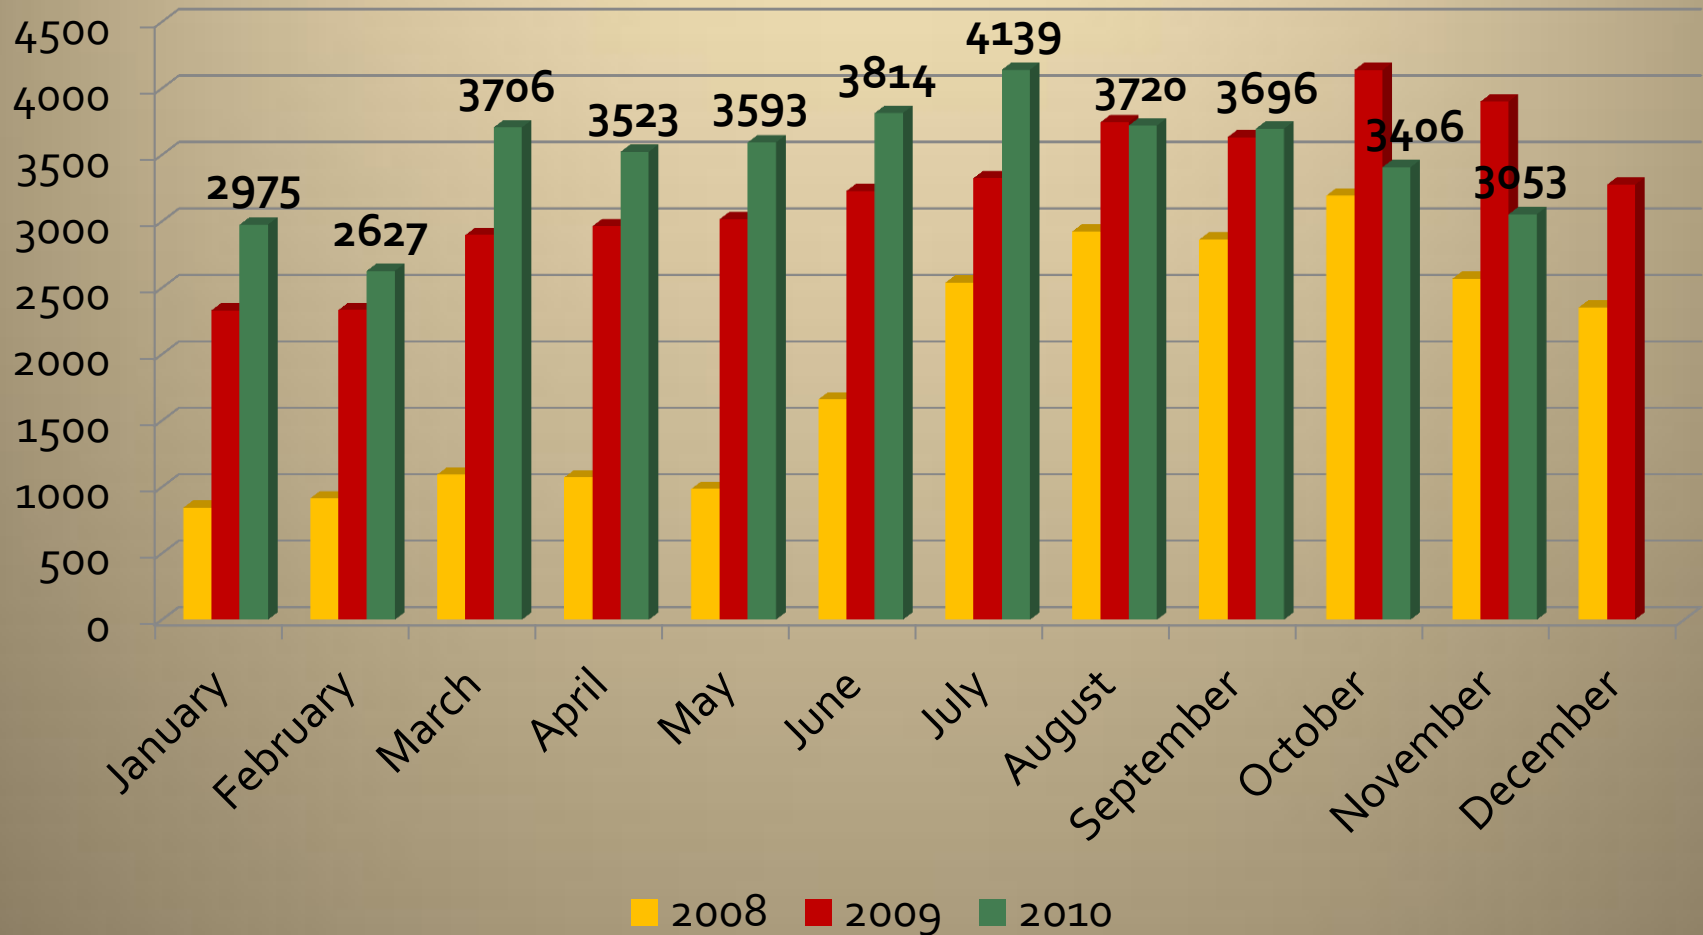

Owatonna Crime Data November 2010

Total Events

Traffic Stops

	Jan	Feb	Mar	April	May	June	July	Aug	Sept	Oct	Nov	Dec
2008	1395	1529	1408	1268	1504	845	1032	1148	1016	1362	1340	1215
2009	1284	1175	1102	1168	1172	915	1049	1137	999	1122	1059	1061
2010	1053	939	1298	1319	1299	1419	1498	1342	1187	1221	913	

Citations & Warnings

Arrests

November 2010 Arrests

- **Warrant Arrests:**
More than 1 officer may get credit for a warrant arrest
- **Adult Arrests:**
Only the primary officer (as recorded in LOGIS) gets credit for the arrest
- **Juvenile Arrests:**
Only the primary officer (as recorded in LOGIS) gets credit for the arrest

Part I Crimes

	2007	2008	2009	2010
Homicide	0	0	0	0
Rape	7	0	7	4
Robbery	7	1	3	4
Aggravated Assault	17	17	20	27
Burglary	164	79	81	71
Theft	502	432	352	362
Vehicle Theft	29	18	16	19
Arson	2	6	1	1

Disorderly & Nuisance Violations

DISORDERLY VIOLATIONS

2008 2009 2010

NUISANCE VIOLATIONS

2008 2009 2010

Animal Control Calls

Total Animal Calls: 1207 1324 1339 (through 11/30/2010)

Two Year Comparison

	Calls		Reports		DWI		Warnings		Citations	
	2010	2009	2010	2009	2010	2009	2010	2009	2010	2009
Oct	3,406	4,137	336	296	15	9	642	527	291	266
Nov	3,053	3,901	239	300	5	18	444	458	197	213
Dec		3,275		336		21		509		257
4th QTR Totals		11,313		932		48		1,494		736