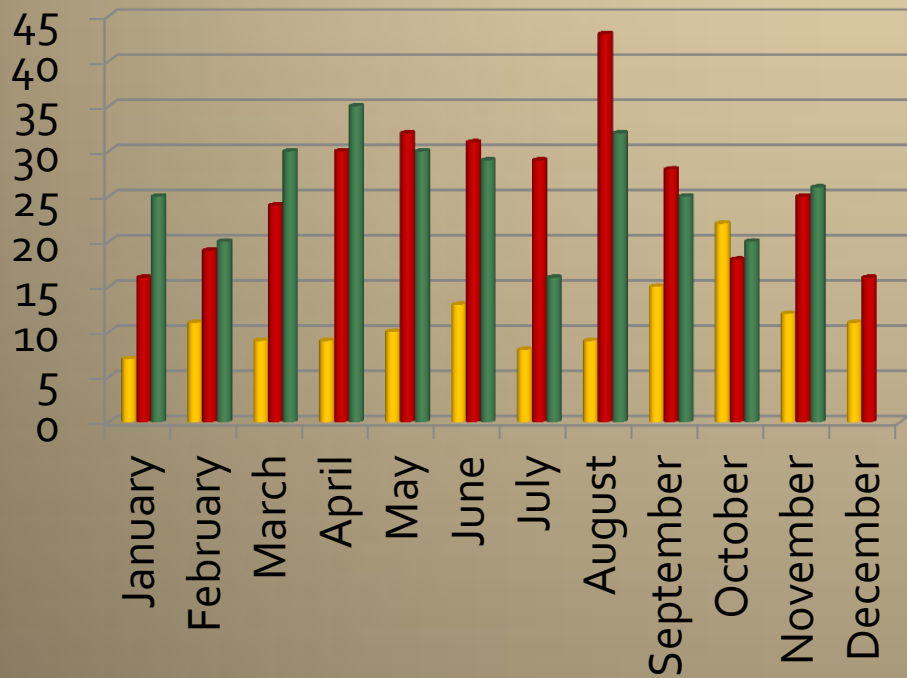

Owatonna Crime Data November 2010

Total Events

Traffic Stops

	Jan	Feb	Mar	April	May	June	July	Aug	Sept	Oct	Nov	Dec
2008	1395	1529	1408	1268	1504	845	1032	1148	1016	1362	1340	1215
2009	1284	1175	1102	1168	1172	915	1049	1137	999	1122	1059	1061
2010	1053	939	1298	1319	1299	1419	1498	1342	1187	1221	913	

Citations & Warnings

Arrests

November 2010 Arrests

- **Warrant Arrests:**
More than 1 officer may get credit for a warrant arrest
- **Adult Arrests:**
Only the primary officer (as recorded in LOGIS) gets credit for the arrest
- **Juvenile Arrests:**
Only the primary officer (as recorded in LOGIS) gets credit for the arrest

Part I Crimes

	2007	2008	2009	2010
Homicide	0	0	0	0
Rape	7	0	7	4
Robbery	7	1	3	4
Aggravated Assault	17	17	20	27
Burglary	164	79	81	71
Theft	502	432	352	362
Vehicle Theft	29	18	16	19
Arson	2	6	1	1

Disorderly & Nuisance Violations

DISORDERLY VIOLATIONS

2008 2009 2010

NUISANCE VIOLATIONS

2008 2009 2010

Animal Control Calls

Total Animal Calls: 1207 1324 1339 (through 11/30/2010)

Two Year Comparison

	Calls		Reports		DWI		Warnings		Citations	
	2010	2009	2010	2009	2010	2009	2010	2009	2010	2009
Oct	3,406	4,137	336	296	15	9	642	527	291	266
Nov	3,053	3,901	239	300	5	18	444	458	197	213
Dec		3,275		336		21		509		257
4th QTR Totals		11,313		932		48		1,494		736