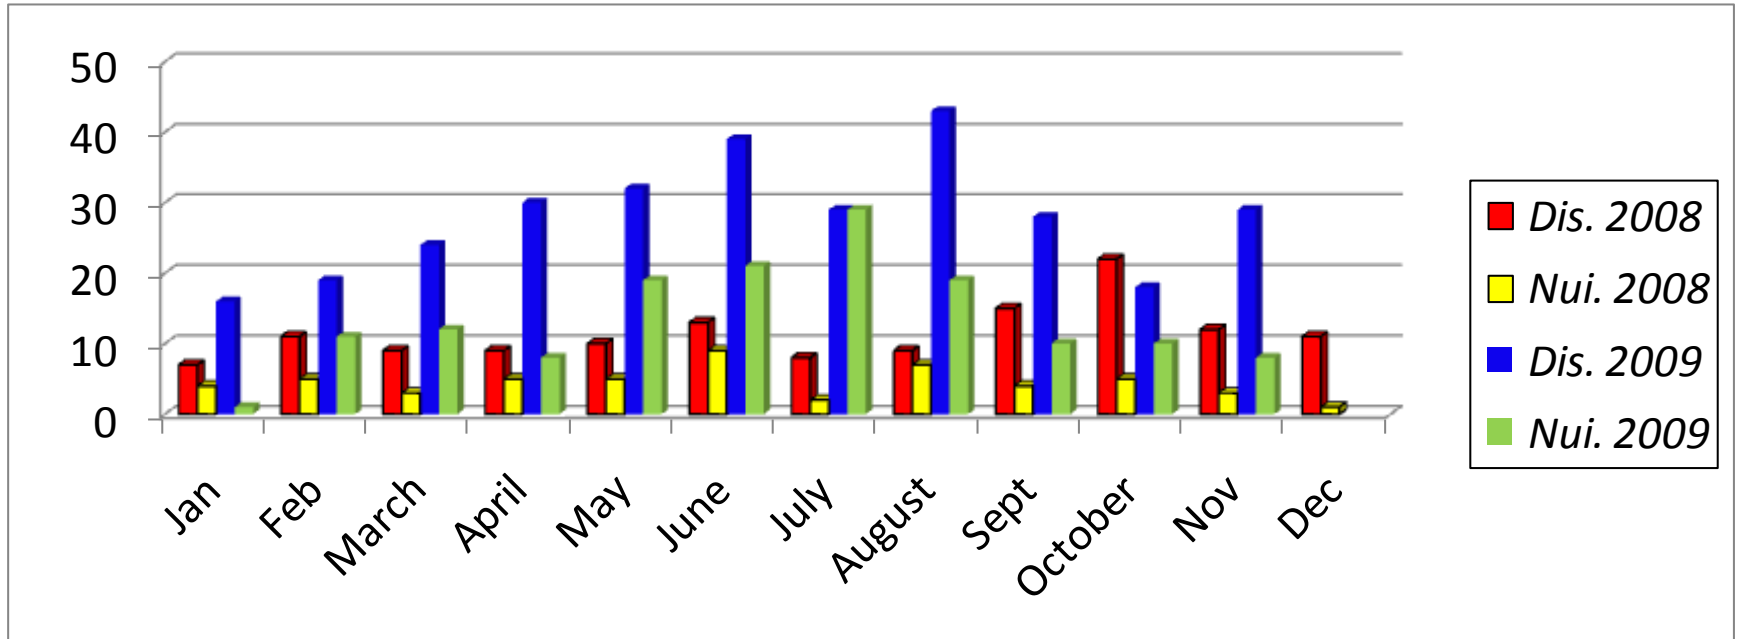

Owatonna Crime Data

November 2009

Calls for Service

Origin of data "CAD"

2008 & 2009 includes total number of events

2007 only includes reports written

Traffic Stops

(Data collected from "TS" code)

Origin of data "CAD"

Citations

Origin of data "CAD"

2008 include LOGIS format as of June
2008 - 2009 include parking citations thru February
March thru December 2009 **DO NOT** include parking citations

Arrests

Origin of data "CAD"

Disorderly & Nuisance Calls 2008 – 2009

City of Owatonna Animal Control Calls

Origin of data "CAD"

2007 includes only calls received by Animal Control
2008 from May, includes animal calls received by the entire department

Part I Crimes

2007 - 2008 Year Totals

2009 Year to Date Totals

	2006 Totals	2007 Totals	2008 YTD	2009 YTD
Homicide	0	0	0	0
Rape	3	7	0	6
Robbery	4	7	1	3
Agg Assault	19	17	17	18
Burglary	135	164	79	78
Theft	499	502	432	323
Vehicle Theft	30	29	18	17
Arson	7	2	6	1