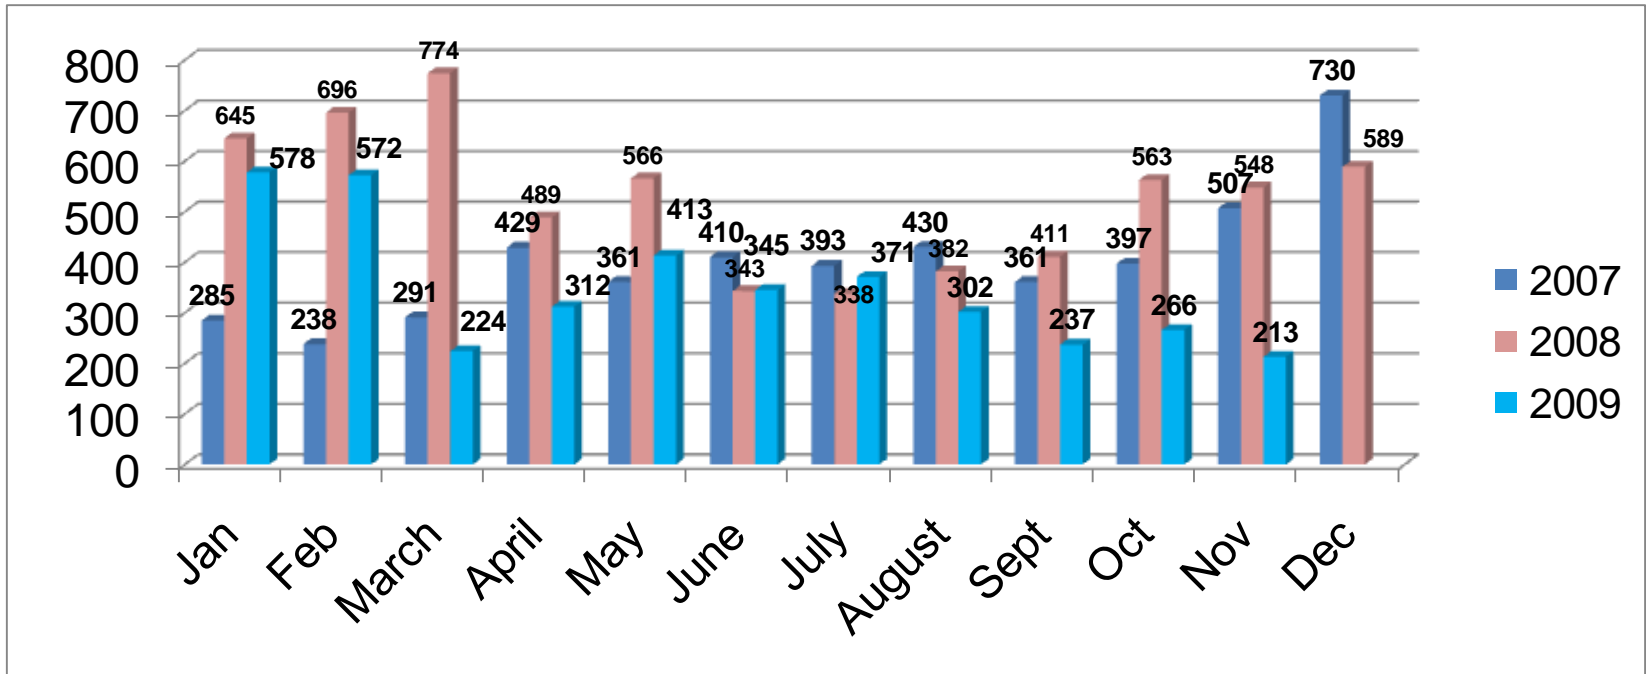

Owatonna Crime Data

November 2009

Calls for Service

Origin of data "CAD"

2008 & 2009 includes total number of events

2007 only includes reports written

Traffic Stops

(Data collected from "TS" code)

Origin of data "CAD"

Citations

Origin of data "CAD"

2008 include LOGIS format as of June
2008 - 2009 include parking citations thru February
March thru December 2009 **DO NOT** include parking citations

Arrests

Origin of data "CAD"

Disorderly & Nuisance Calls 2008 – 2009

City of Owatonna Animal Control Calls

Origin of data "CAD"

2007 includes only calls received by Animal Control
2008 from May, includes animal calls received by the entire department

Part I Crimes

2007 - 2008 Year Totals

2009 Year to Date Totals

	2006 Totals	2007 Totals	2008 YTD	2009 YTD
Homicide	0	0	0	0
Rape	3	7	0	6
Robbery	4	7	1	3
Agg Assault	19	17	17	18
Burglary	135	164	79	78
Theft	499	502	432	323
Vehicle Theft	30	29	18	17
Arson	7	2	6	1