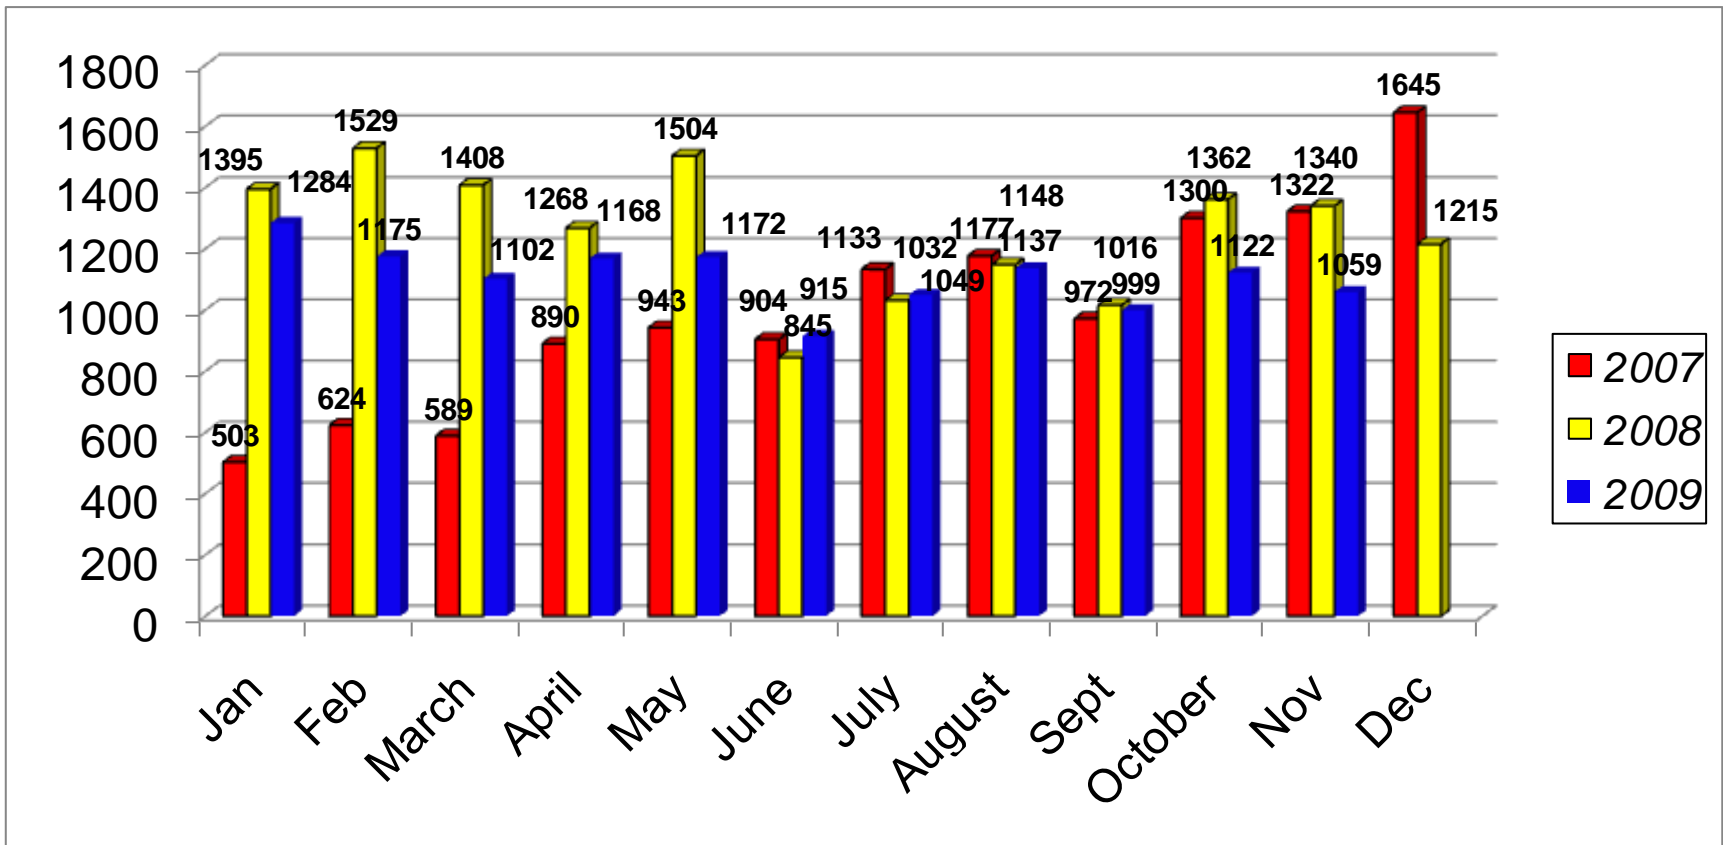

Owatonna Crime Data

November 2009

Calls for Service

Origin of data "CAD"

2008 & 2009 includes total number of events

2007 only includes reports written

Traffic Stops

(Data collected from "TS" code)

Origin of data "CAD"

Citations

Origin of data "CAD"

2008 include LOGIS format as of June
2008 - 2009 include parking citations thru February
March thru December 2009 **DO NOT** include parking citations

Arrests

Origin of data "CAD"

Disorderly & Nuisance Calls 2008 – 2009

City of Owatonna Animal Control Calls

Origin of data "CAD"

2007 includes only calls received by Animal Control
2008 from May, includes animal calls received by the entire department

Part I Crimes

2007 - 2008 Year Totals

2009 Year to Date Totals

	2006 Totals	2007 Totals	2008 YTD	2009 YTD
Homicide	0	0	0	0
Rape	3	7	0	6
Robbery	4	7	1	3
Agg Assault	19	17	17	18
Burglary	135	164	79	78
Theft	499	502	432	323
Vehicle Theft	30	29	18	17
Arson	7	2	6	1