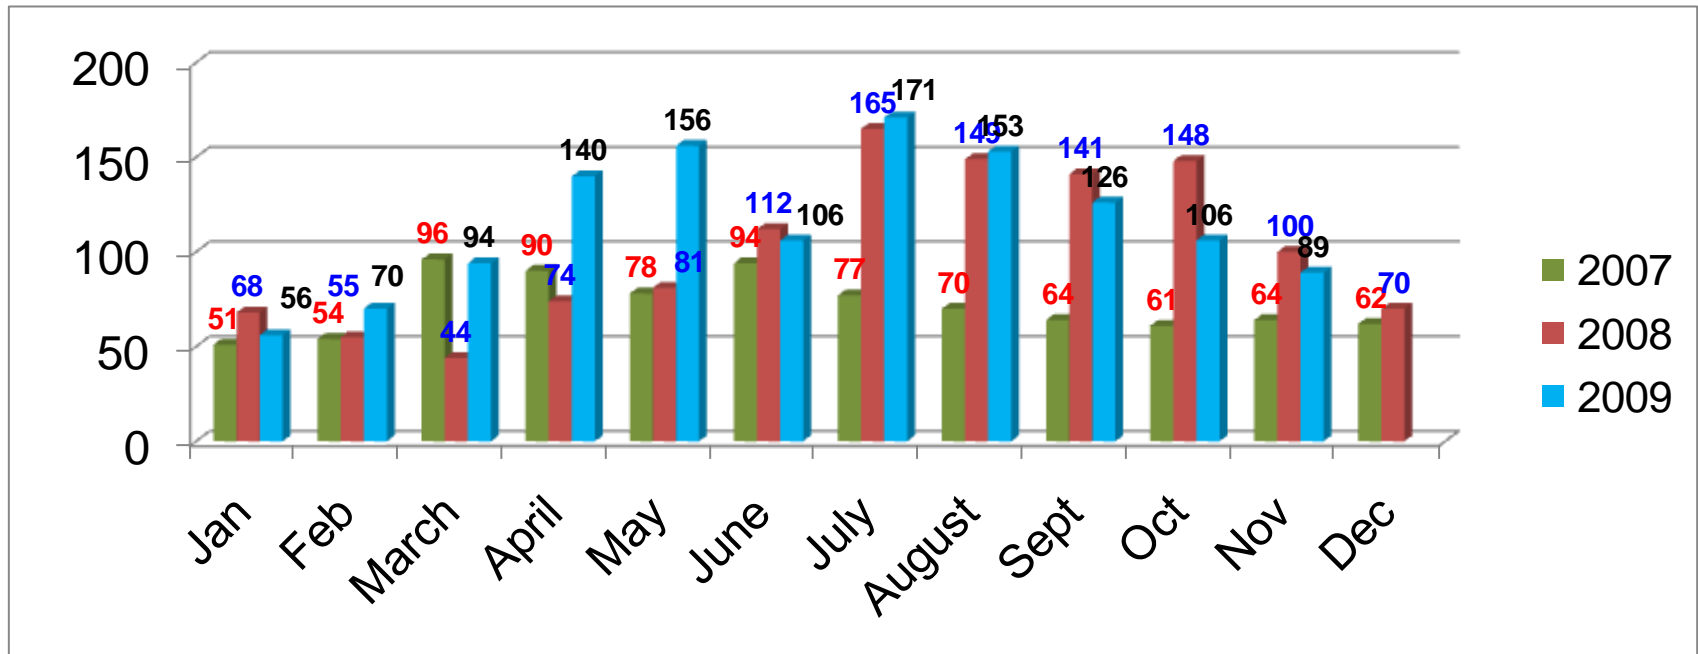

Owatonna Crime Data

November 2009

Calls for Service

Origin of data "CAD"

2008 & 2009 includes total number of events

2007 only includes reports written

Traffic Stops

(Data collected from "TS" code)

Origin of data "CAD"

Citations

Origin of data "CAD"

2008 include LOGIS format as of June
2008 - 2009 include parking citations thru February
March thru December 2009 **DO NOT** include parking citations

Arrests

Origin of data "CAD"

Disorderly & Nuisance Calls 2008 – 2009

City of Owatonna Animal Control Calls

Origin of data "CAD"

2007 includes only calls received by Animal Control
2008 from May, includes animal calls received by the entire department

Part I Crimes

2007 - 2008 Year Totals

2009 Year to Date Totals

	2006 Totals	2007 Totals	2008 YTD	2009 YTD
Homicide	0	0	0	0
Rape	3	7	0	6
Robbery	4	7	1	3
Agg Assault	19	17	17	18
Burglary	135	164	79	78
Theft	499	502	432	323
Vehicle Theft	30	29	18	17
Arson	7	2	6	1