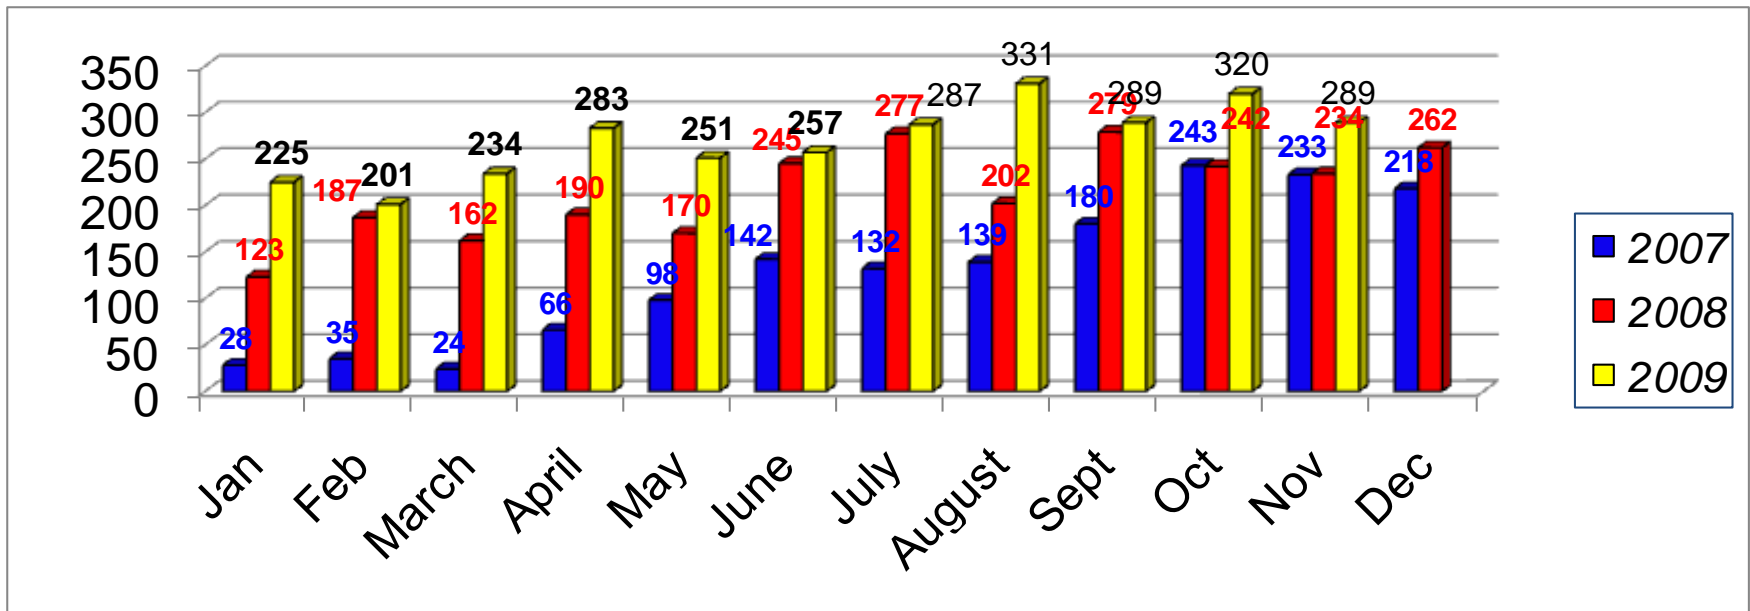

Owatonna Crime Data

November 2009

Calls for Service

Origin of data "CAD"

2008 & 2009 includes total number of events

2007 only includes reports written

Traffic Stops

(Data collected from "TS" code)

Origin of data "CAD"

Citations

Origin of data "CAD"

2008 include LOGIS format as of June
2008 - 2009 include parking citations thru February
March thru December 2009 **DO NOT** include parking citations

Arrests

Origin of data "CAD"

Disorderly & Nuisance Calls 2008 – 2009

City of Owatonna Animal Control Calls

Origin of data "CAD"

2007 includes only calls received by Animal Control
2008 from May, includes animal calls received by the entire department

Part I Crimes

2007 - 2008 Year Totals

2009 Year to Date Totals

	2006 Totals	2007 Totals	2008 YTD	2009 YTD
Homicide	0	0	0	0
Rape	3	7	0	6
Robbery	4	7	1	3
Agg Assault	19	17	17	18
Burglary	135	164	79	78
Theft	499	502	432	323
Vehicle Theft	30	29	18	17
Arson	7	2	6	1