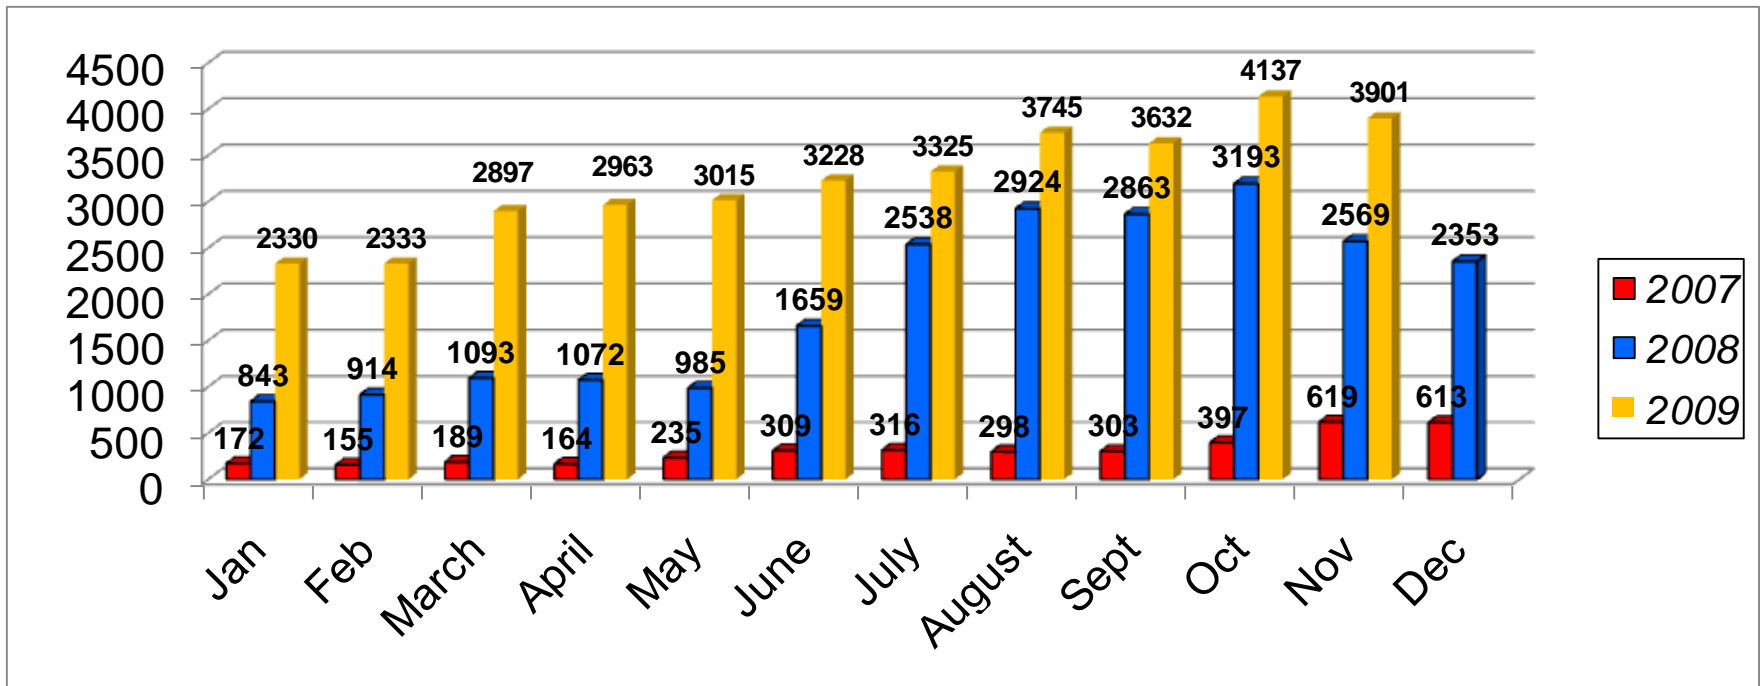

Owatonna Crime Data

November 2009

Calls for Service

Origin of data "CAD"

2008 & 2009 includes total number of events

2007 only includes reports written

Traffic Stops

(Data collected from "TS" code)

Origin of data "CAD"

Citations

Origin of data "CAD"

2008 include LOGIS format as of June
2008 - 2009 include parking citations thru February
March thru December 2009 **DO NOT** include parking citations

Arrests

Origin of data "CAD"

Disorderly & Nuisance Calls 2008 – 2009

City of Owatonna Animal Control Calls

Origin of data "CAD"

2007 includes only calls received by Animal Control
2008 from May, includes animal calls received by the entire department

Part I Crimes

2007 - 2008 Year Totals

2009 Year to Date Totals

	2006 Totals	2007 Totals	2008 YTD	2009 YTD
Homicide	0	0	0	0
Rape	3	7	0	6
Robbery	4	7	1	3
Agg Assault	19	17	17	18
Burglary	135	164	79	78
Theft	499	502	432	323
Vehicle Theft	30	29	18	17
Arson	7	2	6	1