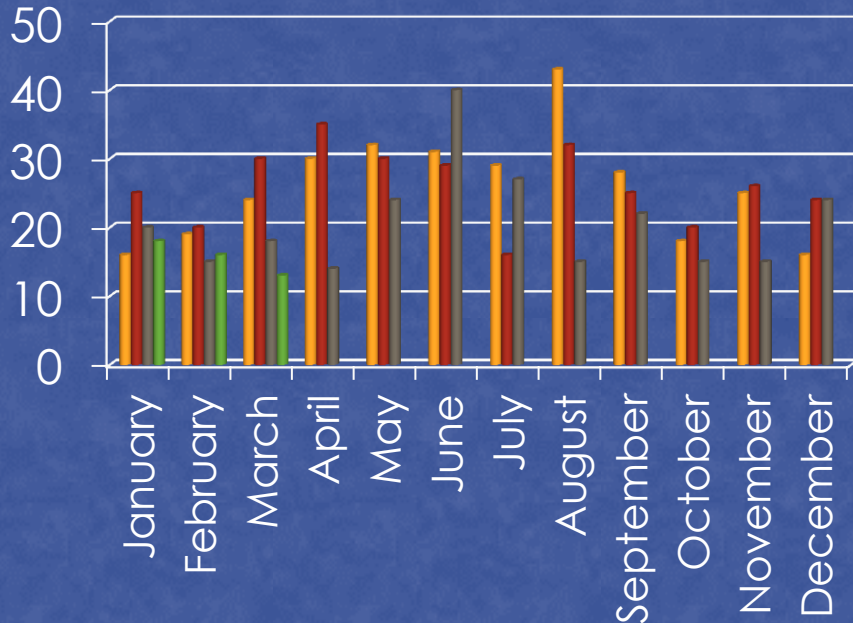

# PART I CRIMES

	2008	2009	2010	2011	2012
Homicide	0	0	0	0	0
Rape	0	7	4	5	2
Robbery	1	3	4	11	1
Aggravated Assault	17	20	28	18	8
Burglary	79	81	75	118	14
Theft	432	352	379	345	81
Vehicle Theft	18	16	20	19	0
Arson	6	1	1	0	0

# DISORDERLY & NUISANCE VIOLATIONS

## Disorderly violations

2009 2010 2011 2012

## Nuisance violations

2009 2010 2011 2012