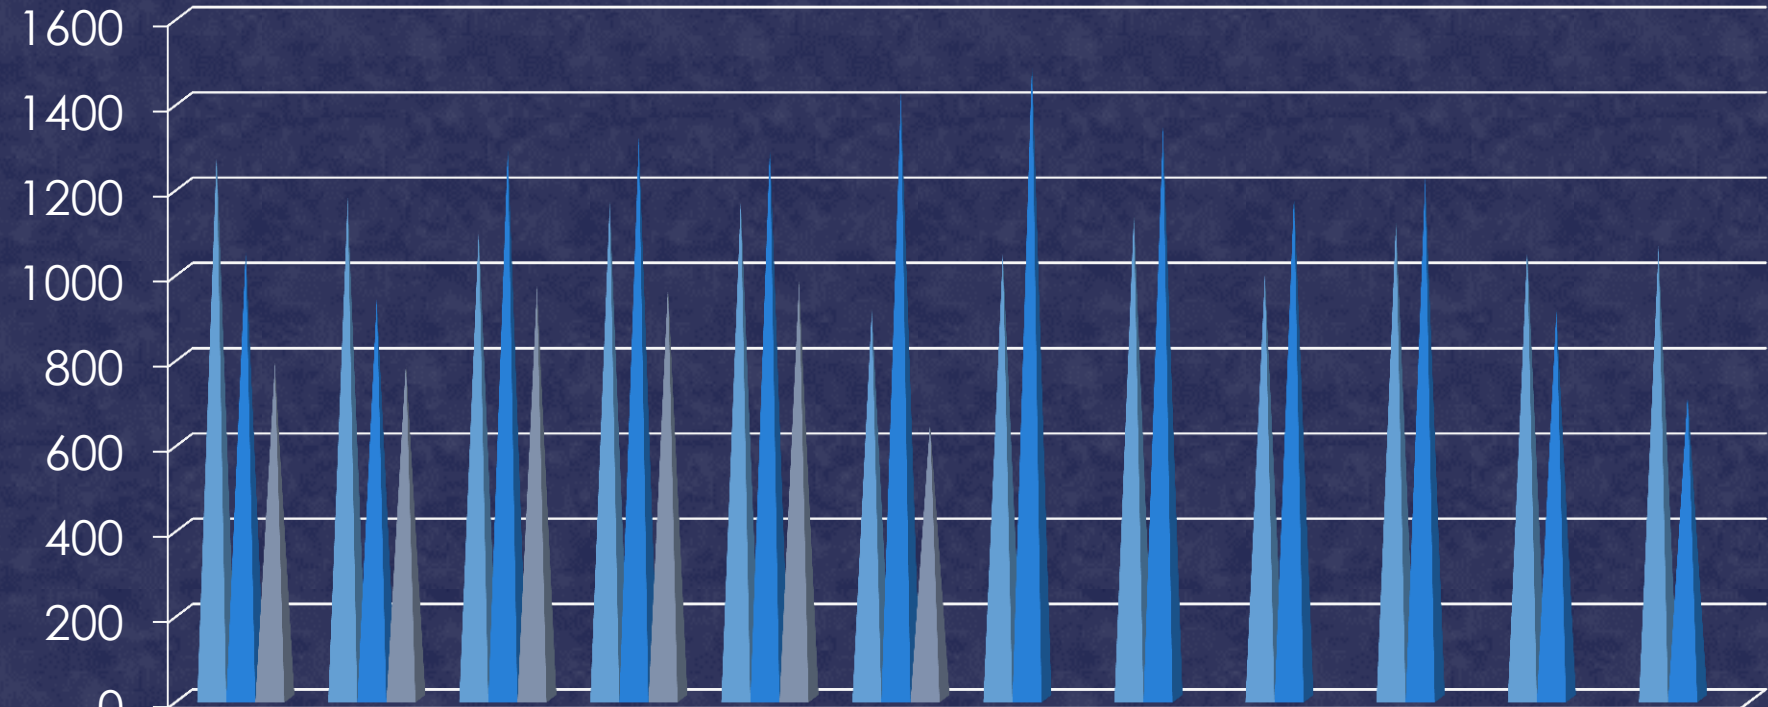

# Owatonna Crime Data

# TOTAL EVENTS

# TRAFFIC STOPS

	Jan	Feb	Mar	April	May	Jun	July	Aug	Sept	Oct	Nov	Dec
2009	1284	1175	1102	1168	1172	915	1049	1137	999	1122	1059	1061
2010	1053	939	1298	1319	1299	1419	1498	1342	1187	1221	913	714
2011	787	791	966	971	978	649						