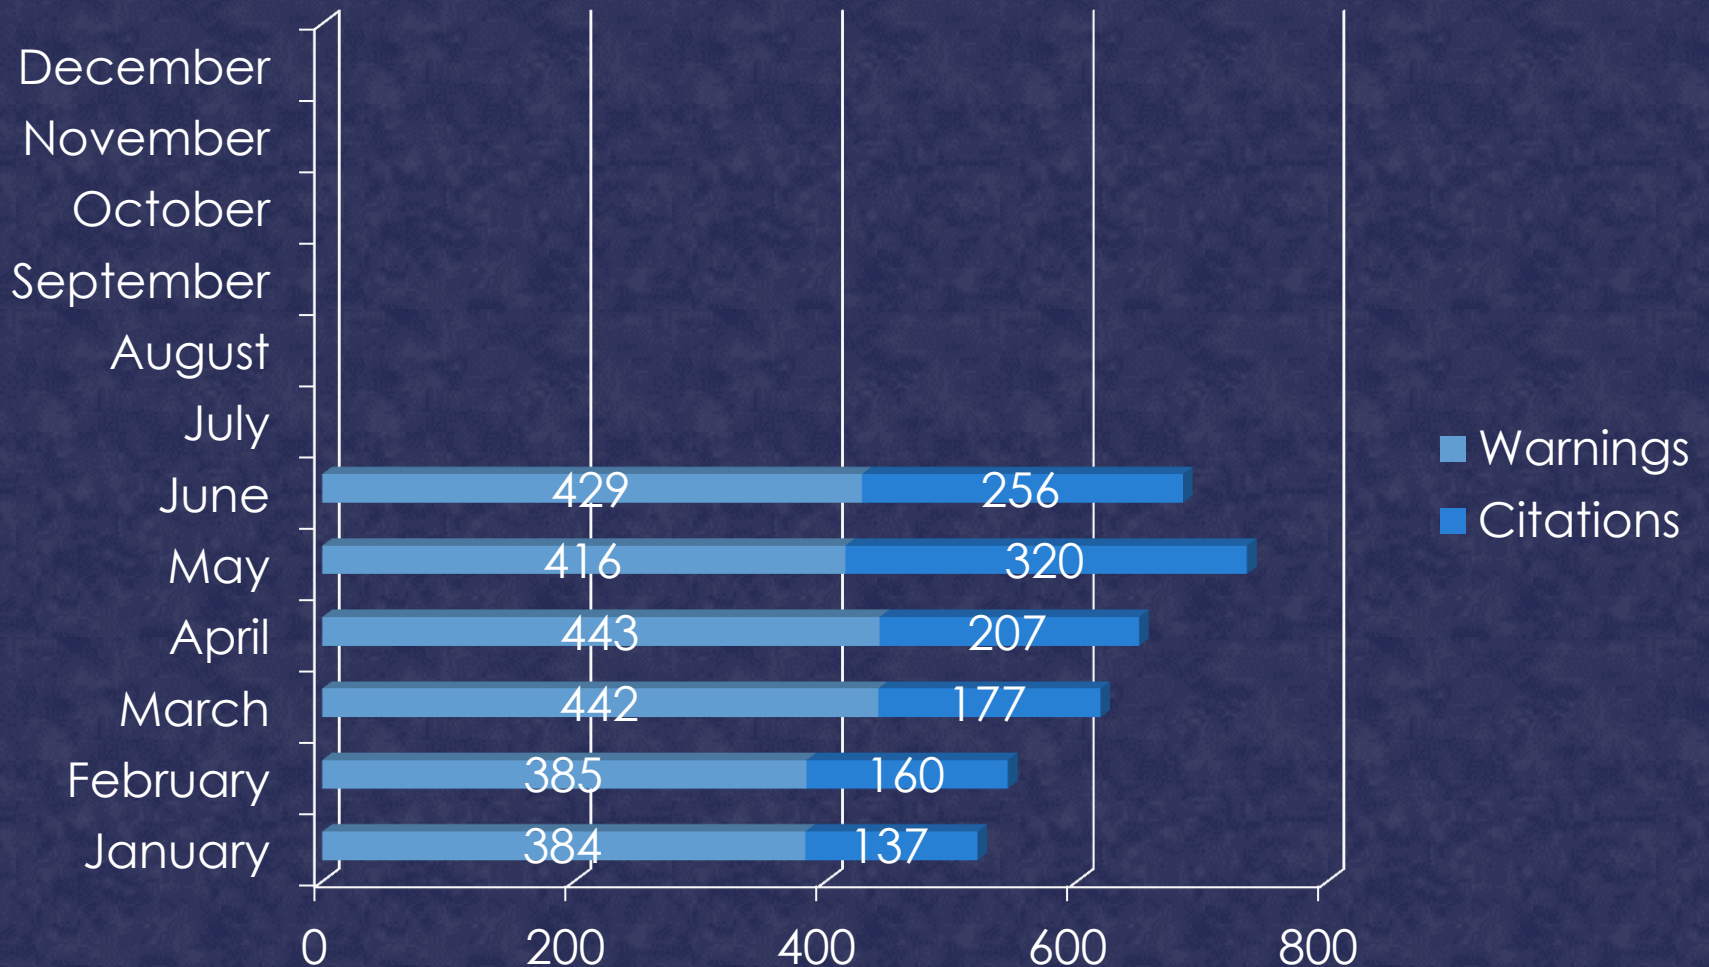

CITATIONS & WARNINGS