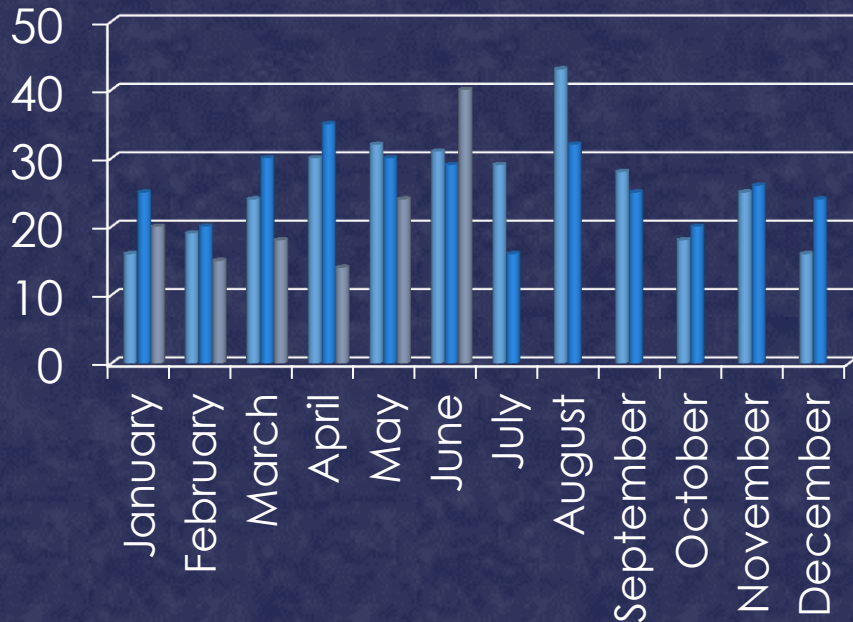

DISORDERLY & NUISANCE VIOLATIONS

Disorderly violations

■ 2009 ■ 2010 ■ 2011