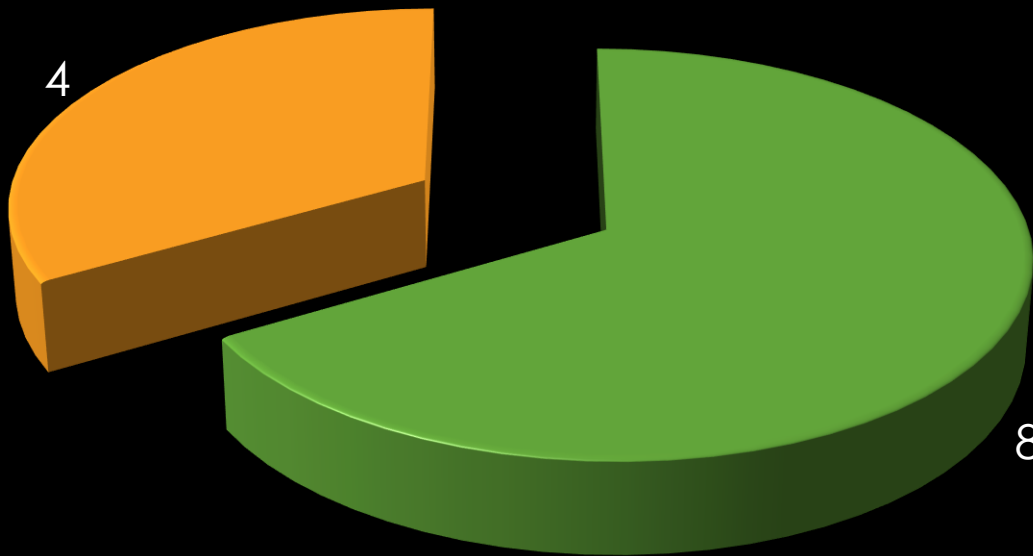

ARRESTS

January 2014

■ **Adult Arrests:**
Only the primary officer (as recorded in LOGIS) gets credit for the arrest

■ **Juvenile Arrests:**
Only the primary officer (as recorded in LOGIS) gets credit for the arrest

PART I CRIMES

	2012	2013	2014
Homicide	0	0	0
Rape	7	4	0
Robbery	1	5	0
Aggravated Assault	24	26	3
Burglary	75	98	0
Theft	485	490	20
Vehicle Theft	19	23	2
Arson	4	2	0