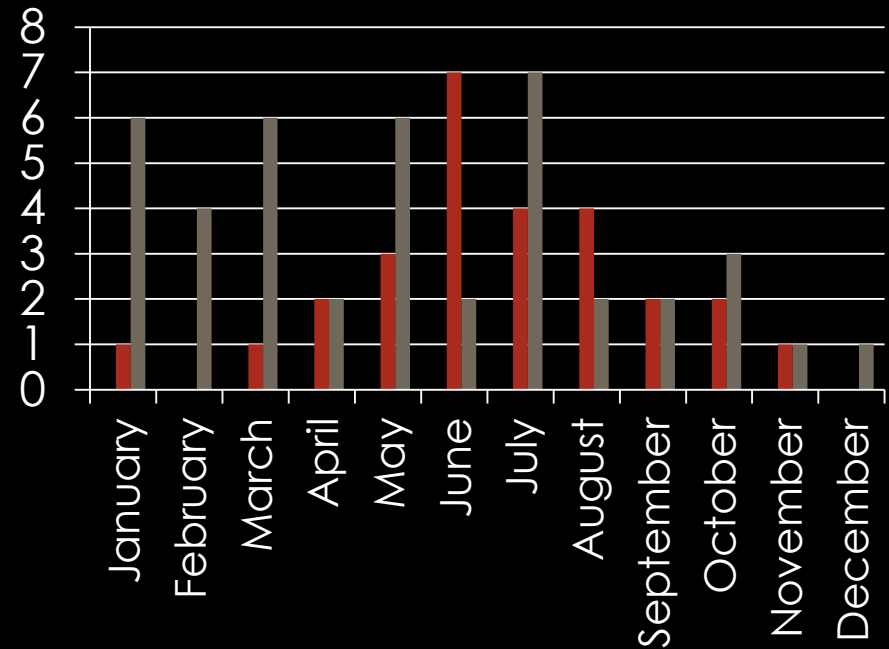

Owatonna Crime Data

January 2014

TOTAL EVENTS

TRAFFIC STOPS

	Jan	Feb	Mar	April	May	Jun	July	Aug	Sept	Oct	Nov	Dec
2014	790											
2013	548	496	589	634	622	564	630	671	711	788	639	744
2012	666	803	702	738	645	596	740	878	565	670	557	592

PART I CRIMES

	2012	2013	2014
Homicide	0	0	0
Rape	7	4	0
Robbery	1	5	0
Aggravated Assault	24	26	3
Burglary	75	98	0
Theft	485	490	20
Vehicle Theft	19	23	2
Arson	4	2	0

DISORDERLY & NUISANCE VIOLATIONS

Disorderly violations

2014 2013 2012

Nuisance violations

2014 2013 2012

ANIMAL CONTROL CALLS

■ 2014 ■ 2013 ■ 2012

Total Animal Calls:

125

1921