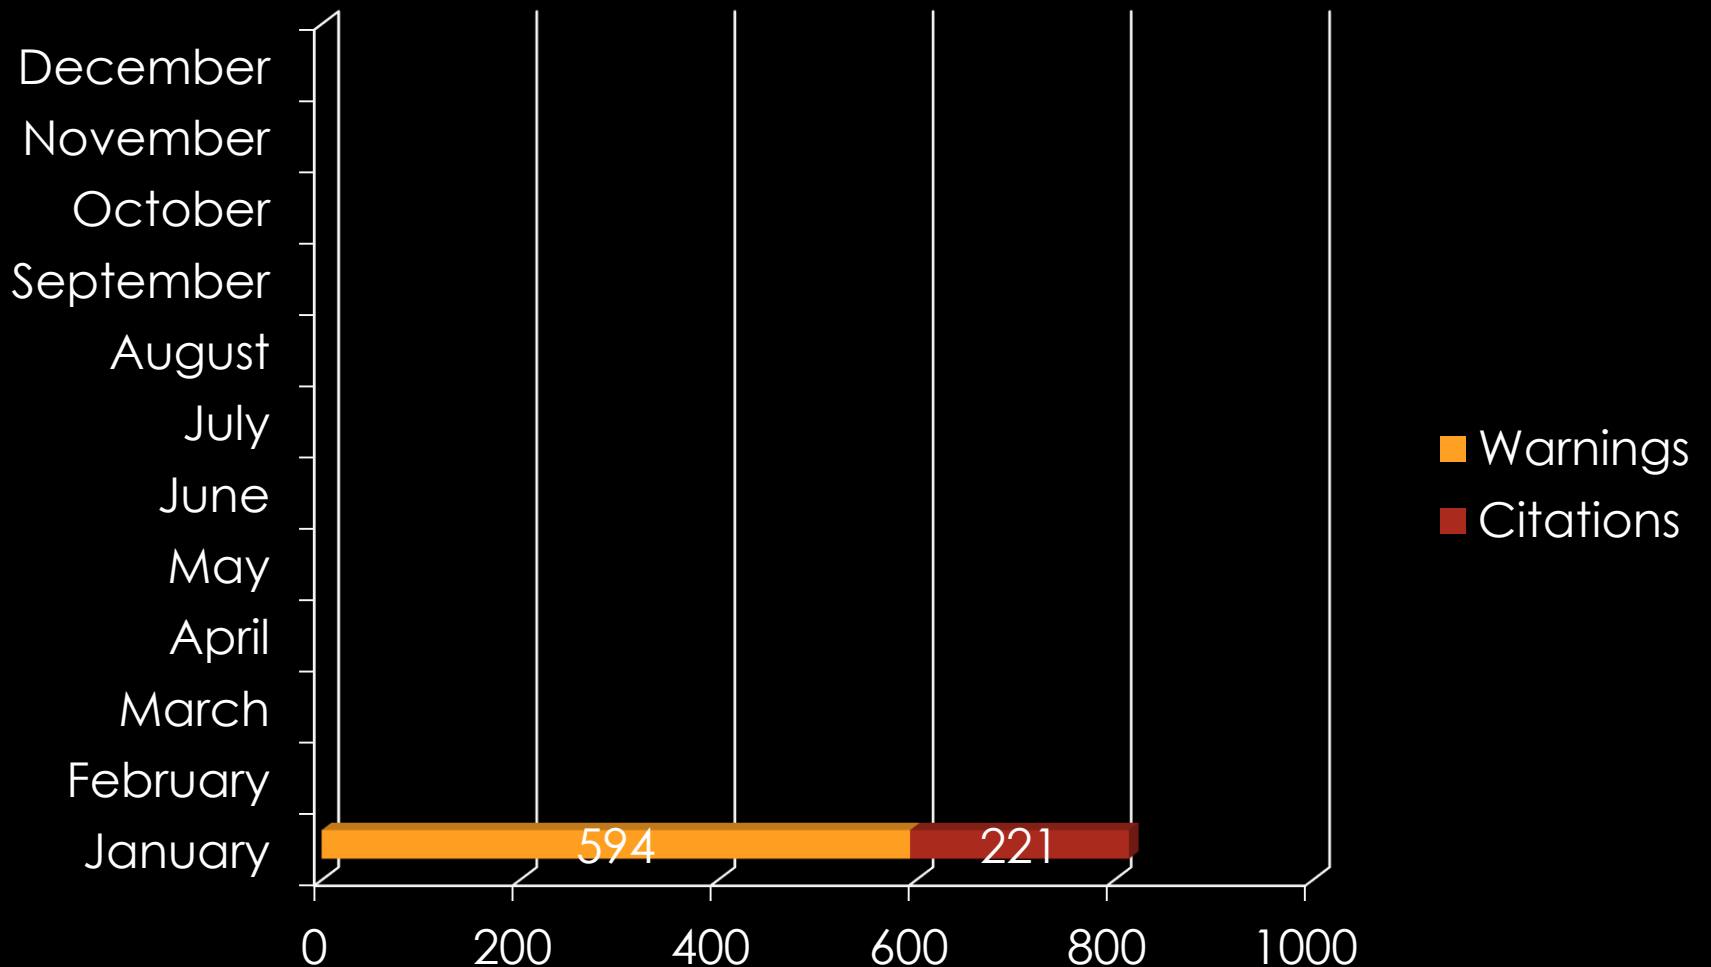

CITATIONS & WARNINGS