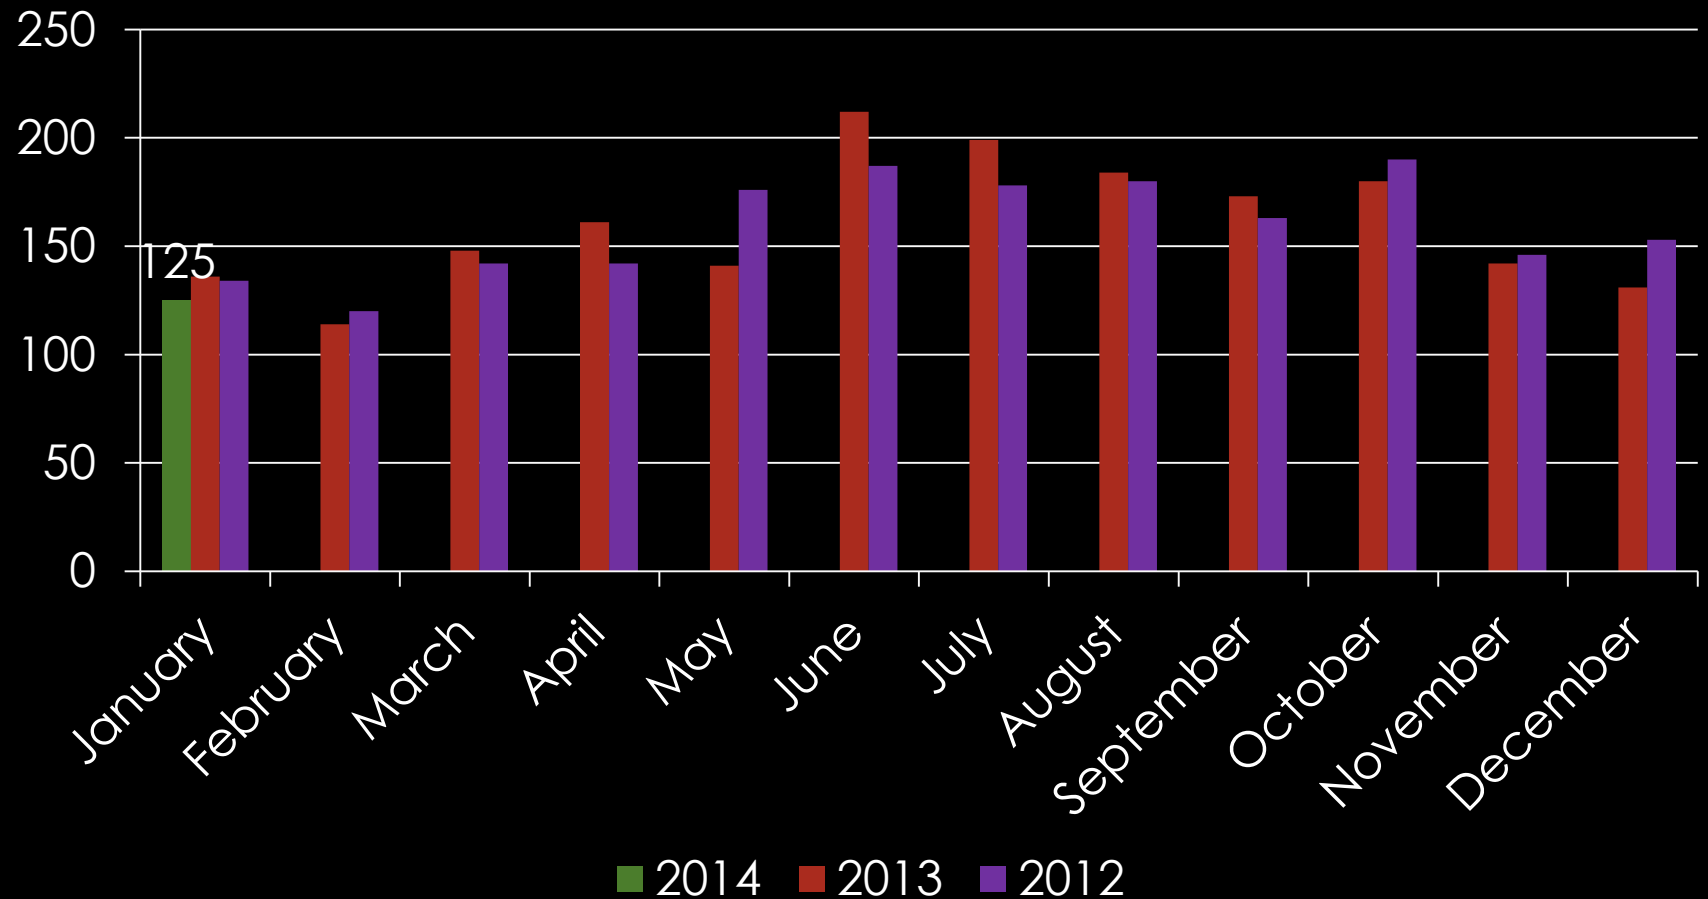

Owatonna Crime Data

January 2014

TOTAL EVENTS

TRAFFIC STOPS

	Jan	Feb	Mar	April	May	Jun	July	Aug	Sept	Oct	Nov	Dec
2014	790											
2013	548	496	589	634	622	564	630	671	711	788	639	744
2012	666	803	702	738	645	596	740	878	565	670	557	592

2014 2013 2012

Nuisance violations

2014 2013 2012

ANIMAL CONTROL CALLS

■ 2014 ■ 2013 ■ 2012

Total Animal Calls:

125

1921