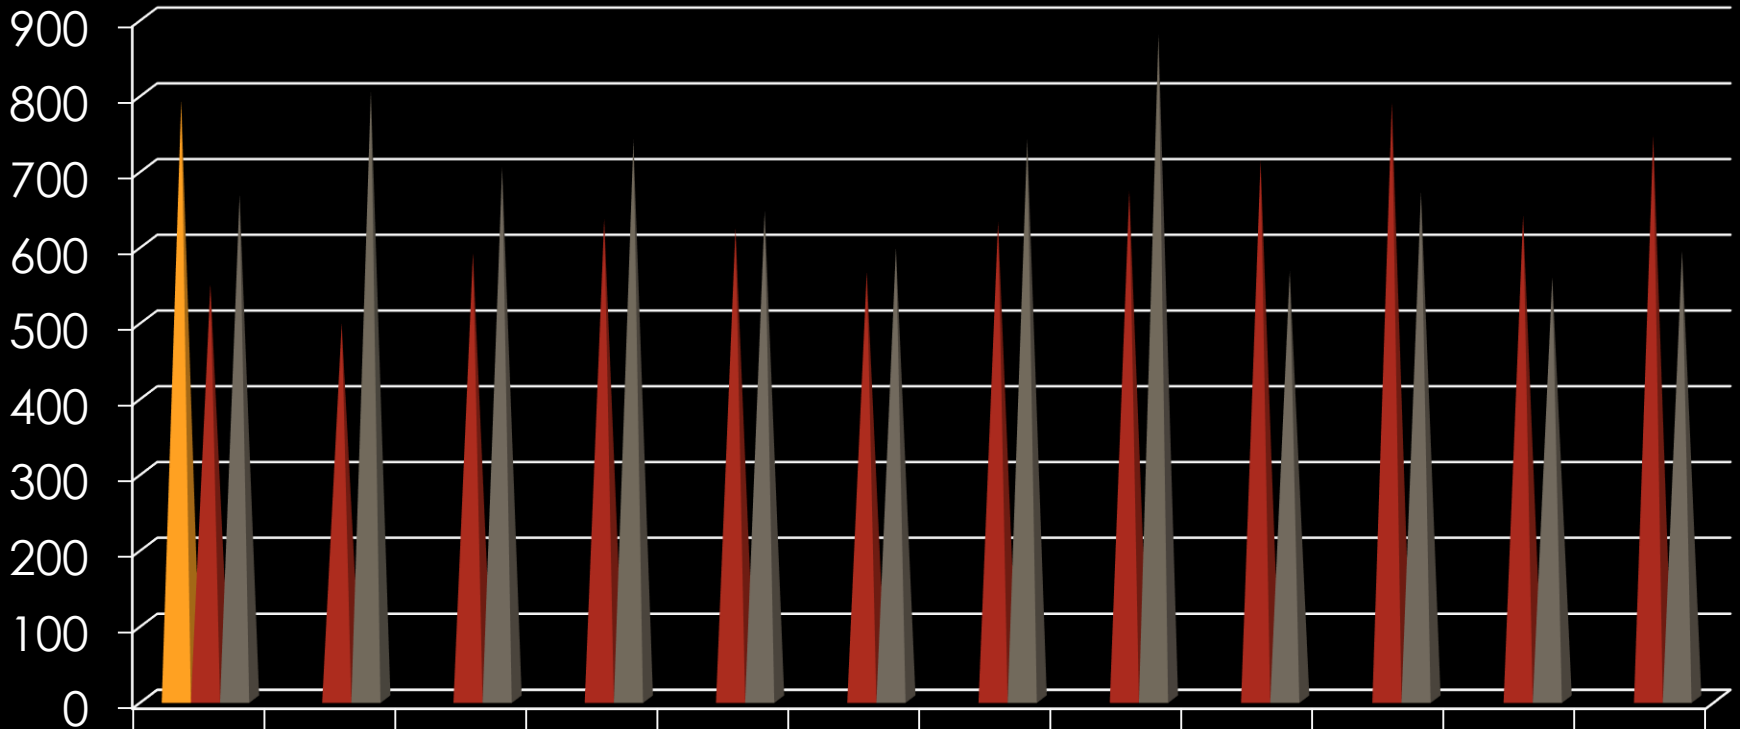

Owatonna Crime Data

January 2014

TOTAL EVENTS

TRAFFIC STOPS

	Jan	Feb	Mar	April	May	Jun	July	Aug	Sept	Oct	Nov	Dec
2014	790											
2013	548	496	589	634	622	564	630	671	711	788	639	744
2012	666	803	702	738	645	596	740	878	565	670	557	592

PART I CRIMES

	2012	2013	2014
Homicide	0	0	0
Rape	7	4	0
Robbery	1	5	0
Aggravated Assault	24	26	3
Burglary	75	98	0
Theft	485	490	20
Vehicle Theft	19	23	2
Arson	4	2	0

DISORDERLY & NUISANCE VIOLATIONS

Disorderly violations

2014 2013 2012

Nuisance violations

2014 2013 2012

ANIMAL CONTROL CALLS

■ 2014 ■ 2013 ■ 2012

Total Animal Calls:

125

1921