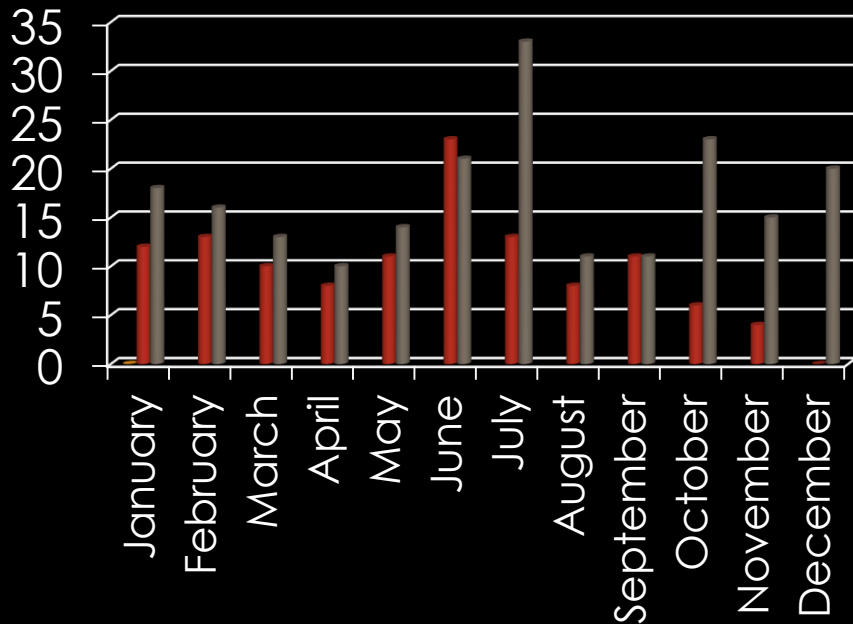

Owatonna Crime Data

January 2014

TOTAL EVENTS

TRAFFIC STOPS

	Jan	Feb	Mar	April	May	Jun	July	Aug	Sept	Oct	Nov	Dec
2014	790											
2013	548	496	589	634	622	564	630	671	711	788	639	744
2012	666	803	702	738	645	596	740	878	565	670	557	592

DWI

CITATIONS & WARNINGS

ARRESTS

January 2014

■ **Adult Arrests:**
Only the primary officer (as recorded in LOGIS) gets credit for the arrest

■ **Juvenile Arrests:**
Only the primary officer (as recorded in LOGIS) gets credit for the arrest

PART I CRIMES

	2012	2013	2014
Homicide	0	0	0
Rape	7	4	0
Robbery	1	5	0
Aggravated Assault	24	26	3
Burglary	75	98	0
Theft	485	490	20
Vehicle Theft	19	23	2
Arson	4	2	0

DISORDERLY & NUISANCE VIOLATIONS

Disorderly violations

2014 2013 2012

Nuisance violations

2014 2013 2012

ANIMAL CONTROL CALLS

■ 2014 ■ 2013 ■ 2012

Total Animal Calls:

125

1921