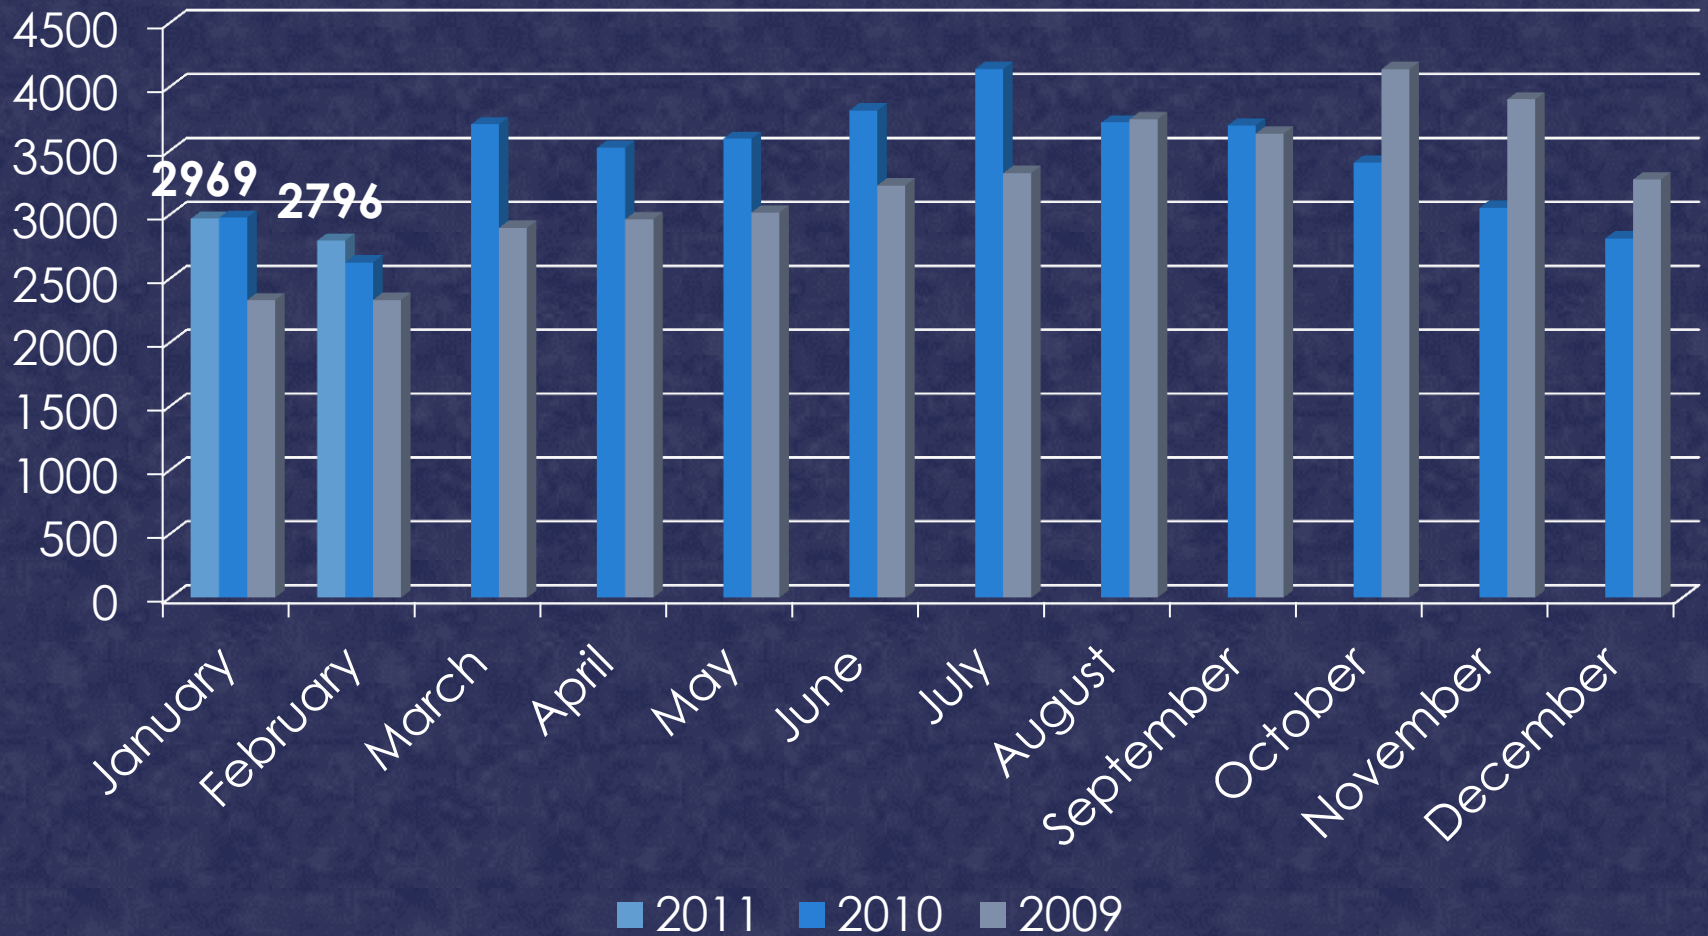

# Owatonna Crime Data

## February 2011

# TOTAL EVENTS