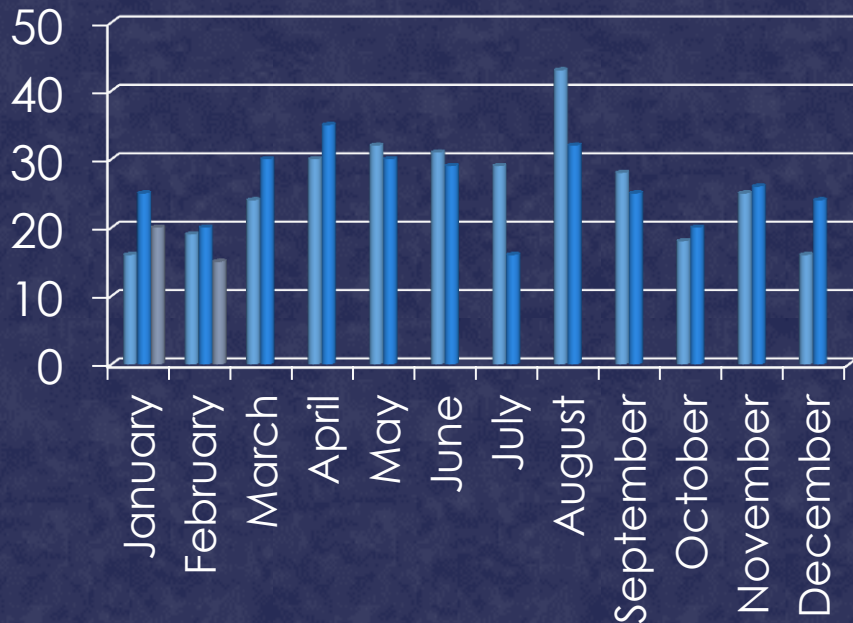

DISORDERLY & NUISANCE VIOLATIONS

Disorderly violations

■ 2009 ■ 2010 ■ 2011