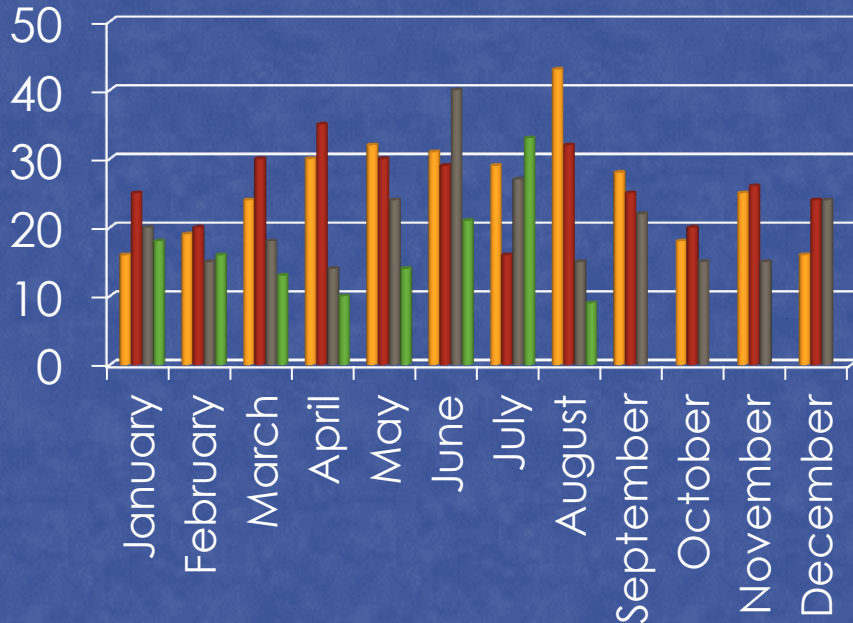

DISORDERLY & NUISANCE VIOLATIONS

Disorderly violations

2009 2010 2011 2012