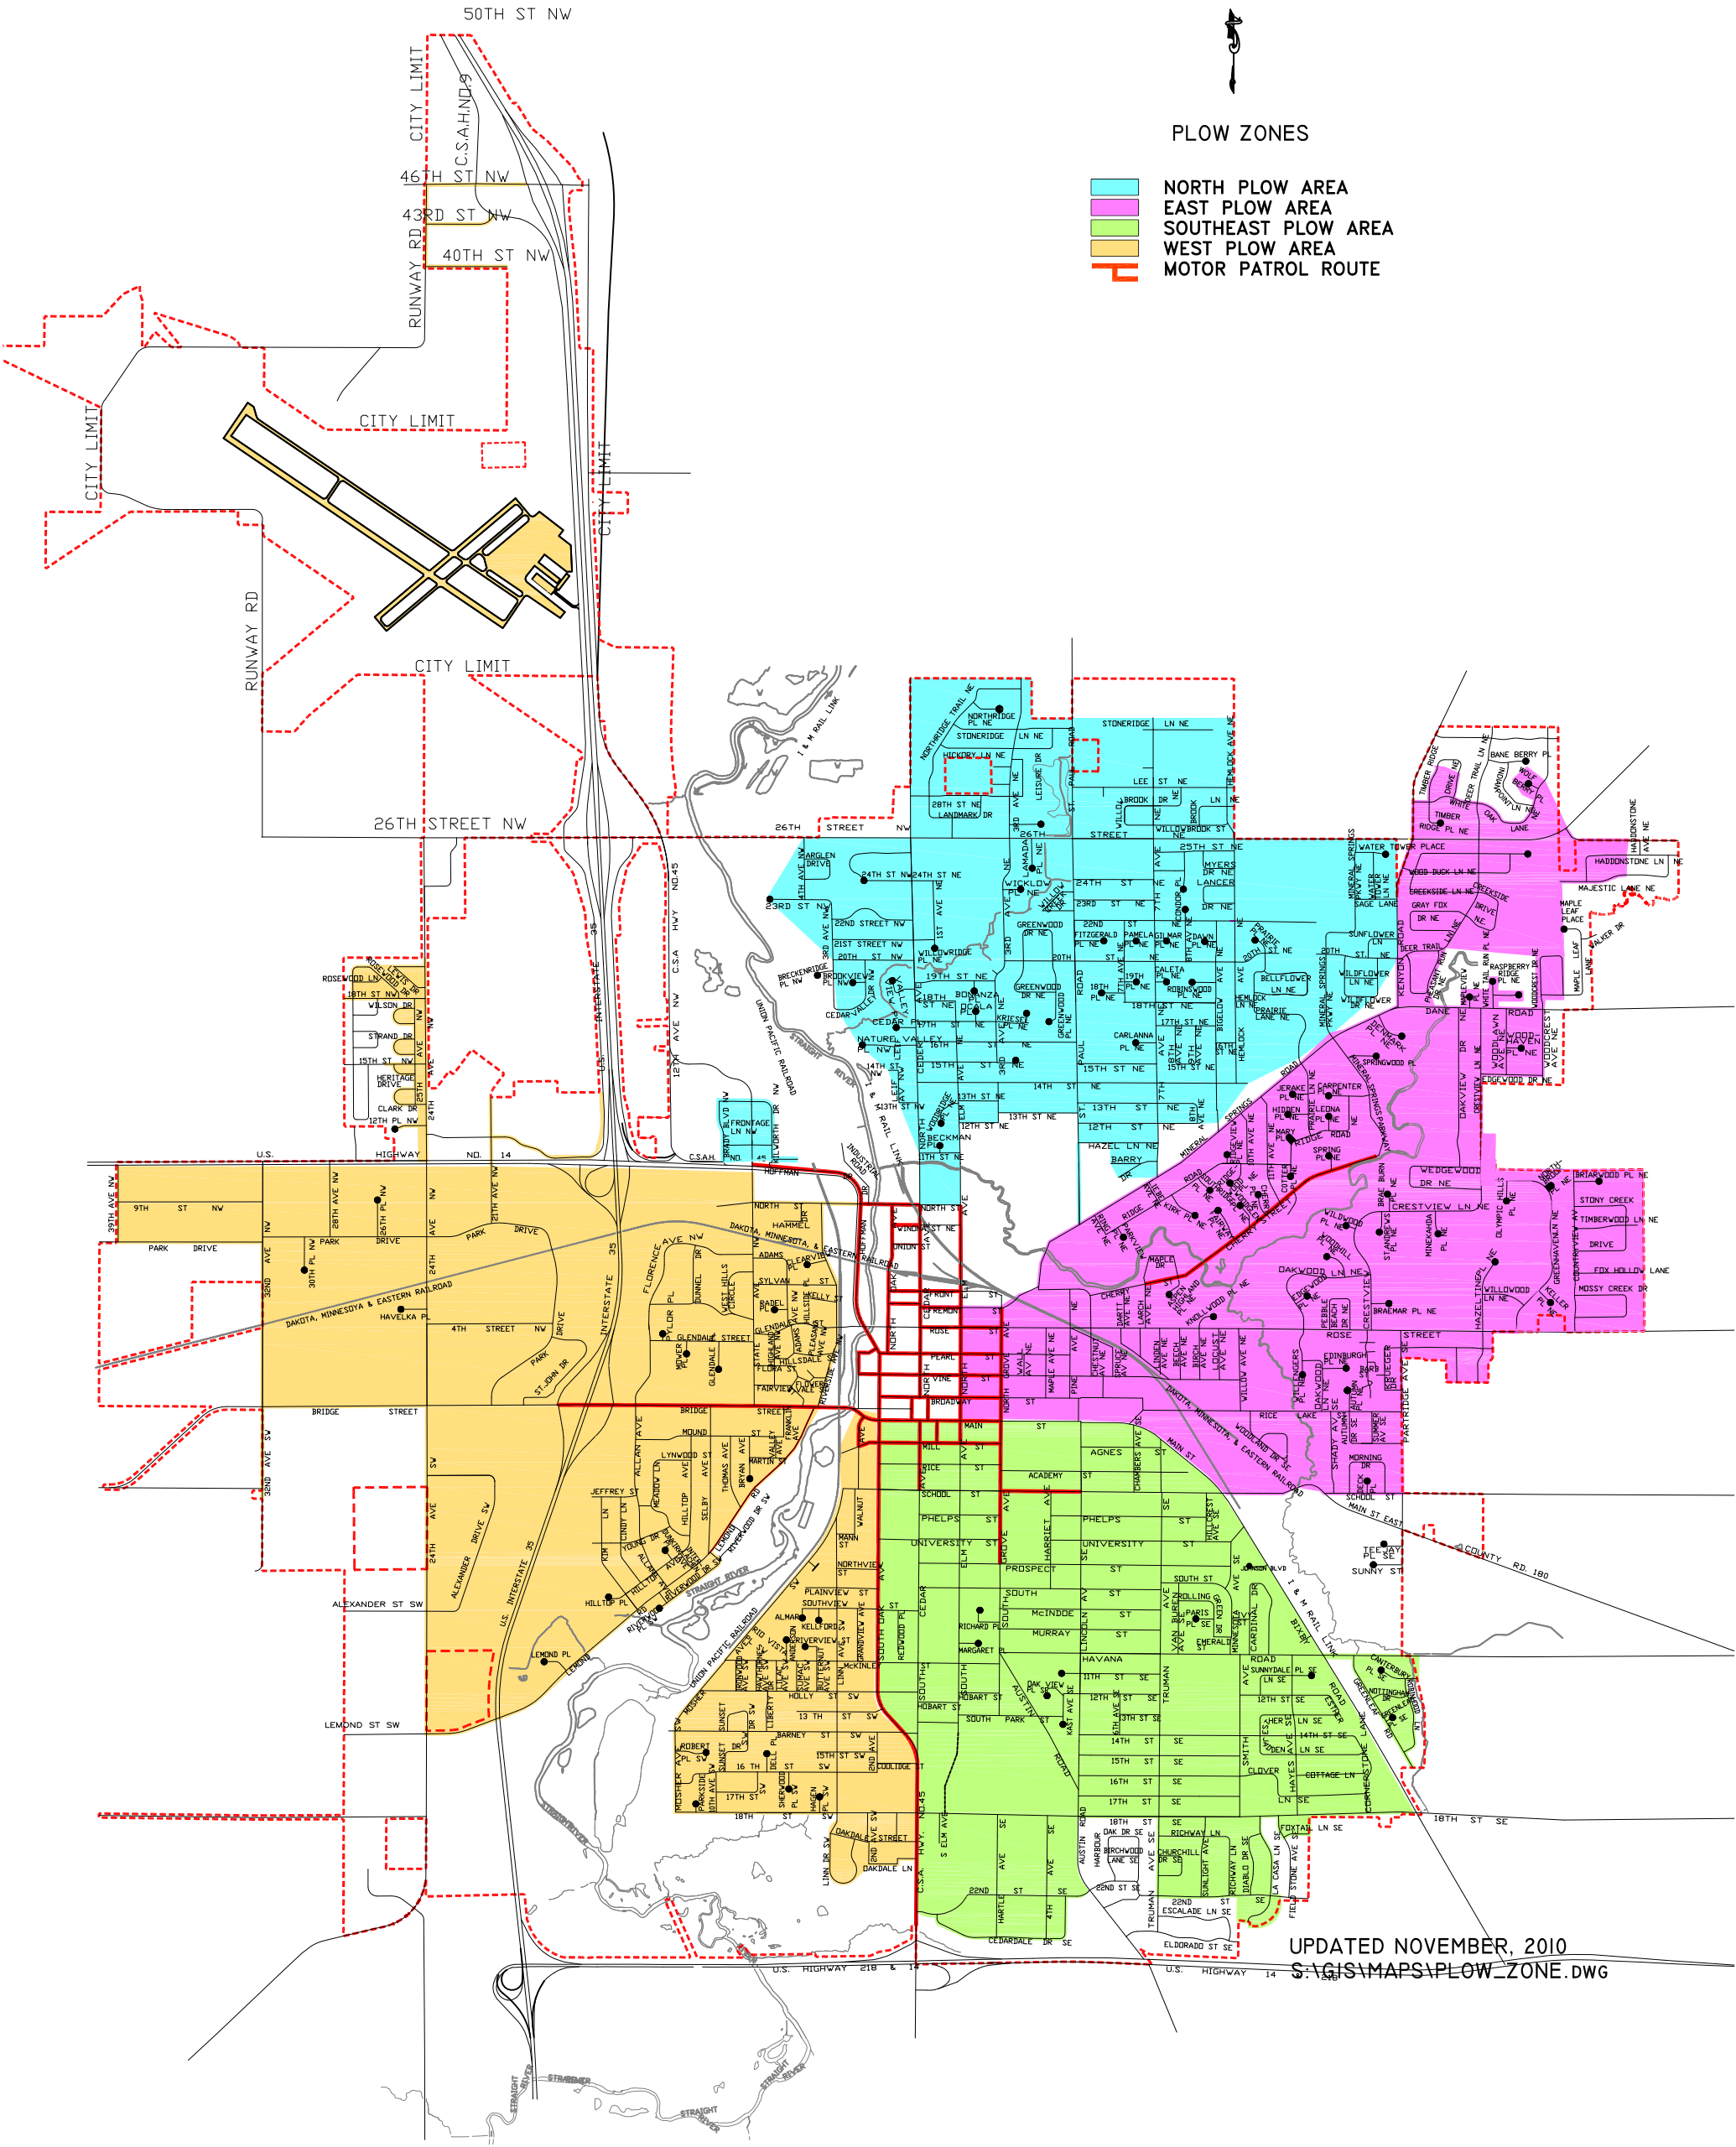

50TH ST NW

PLOW ZONES

- NORTH PLOW AREA
- EAST PLOW AREA
- SOUTHEAST PLOW AREA
- WEST PLOW AREA
- MOTOR PATROL ROUTE

UPDATED NOVEMBER, 2010  
 S:\GIS\MAPS\PLOW\_ZONE.DWG