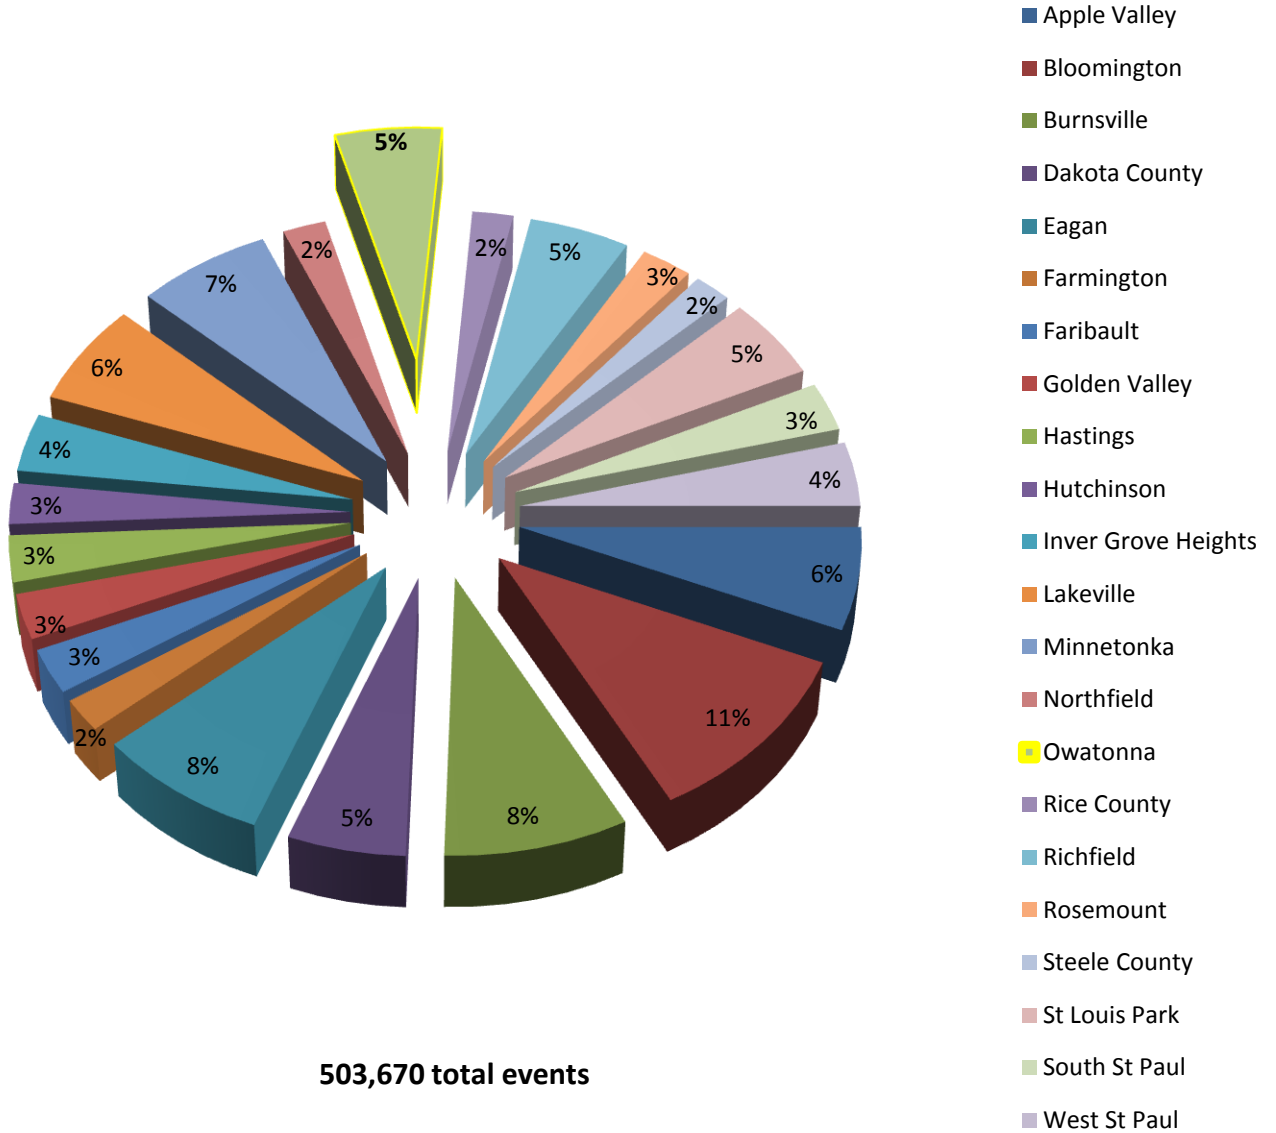

2009 Workload Analysis

Owatonna Police Department

Intelligence-Led Policing

Shaun E. LaDue, Chief of Police

**We don't have problems,
we have challenges...**

2009 LOGIS Total Events for Law Enforcement Agencies

2009 Total LOGIS Events for Law Enforcement Agencies

Through September 30, 2009

LARGEST AGENCIES

Bloomington 11%
 Burnsville 8%
 Eagan 8%

AGENCIES SIMILAR TO OWATONNA (5%)

Dakota County 5%
 Richfield 5%
 St Louis Park 5%
 Apple Valley 6%
 Lakeville 6%
 Minnetonka 7%