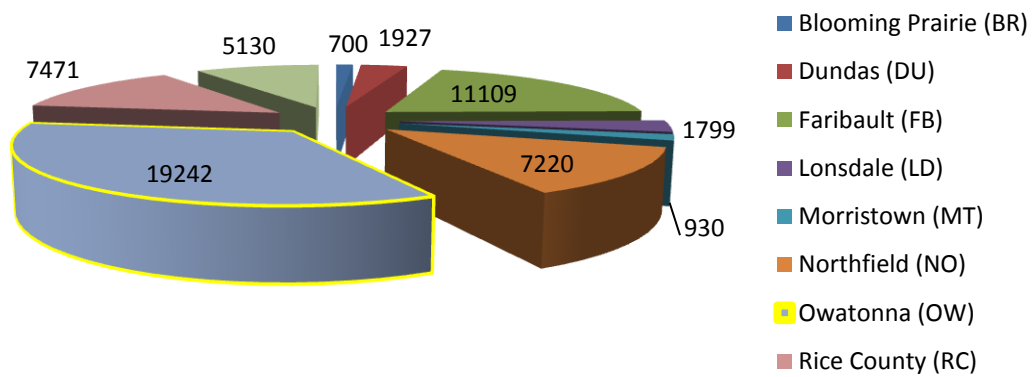

2008 Total Events for Law Enforcement Agencies Dispatched through Pearl Street 911 Dispatch Center**

**Total LE agency calls from 05/13/2008 to 12/31/2008: 55,528