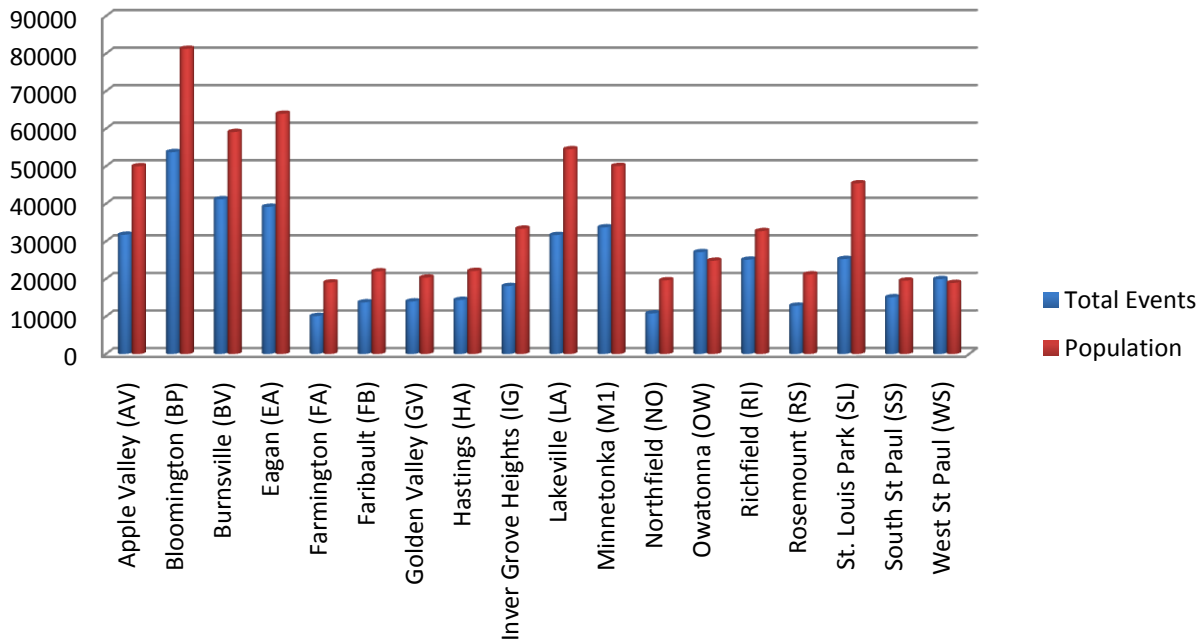

A Comparison of 2009 Events and Population***

***Population Statistics (2008 data):

<http://www.citypopulation.de/USA-Minnesota.html>

LOGIS Events through 09/30/2009

	Total Events	Population	Sworn Officers
Apple Valley (AV)	31770	50004	48
Bloomington (BP)	53777	81280	116
Burnsville (BV)	41217	59139	75
Eagan (EA)	39202	63985	71
Farmington (FA)	10109	19057	24
Faribault (FB)	13751	22009	33
Golden Valley (GV)	14002	20344	30
Hastings (HA)	14405	22126	40
Inver Grove Heights (IG)	18100	33383	33
Lakeville (LA)	31677	54542	52
Minnetonka (M1)	33740	50081	57
Northfield (NO)	10804	19633	22
Owatonna (OW)	27124	24855	36
Richfield (RI)	25121	32728	44
Rosemount (RS)	12849	21197	22
St. Louis Park (SL)	25298	45465	52
South St Paul (SS)	15107	19552	26
West St Paul (WS)	19945	18935	30