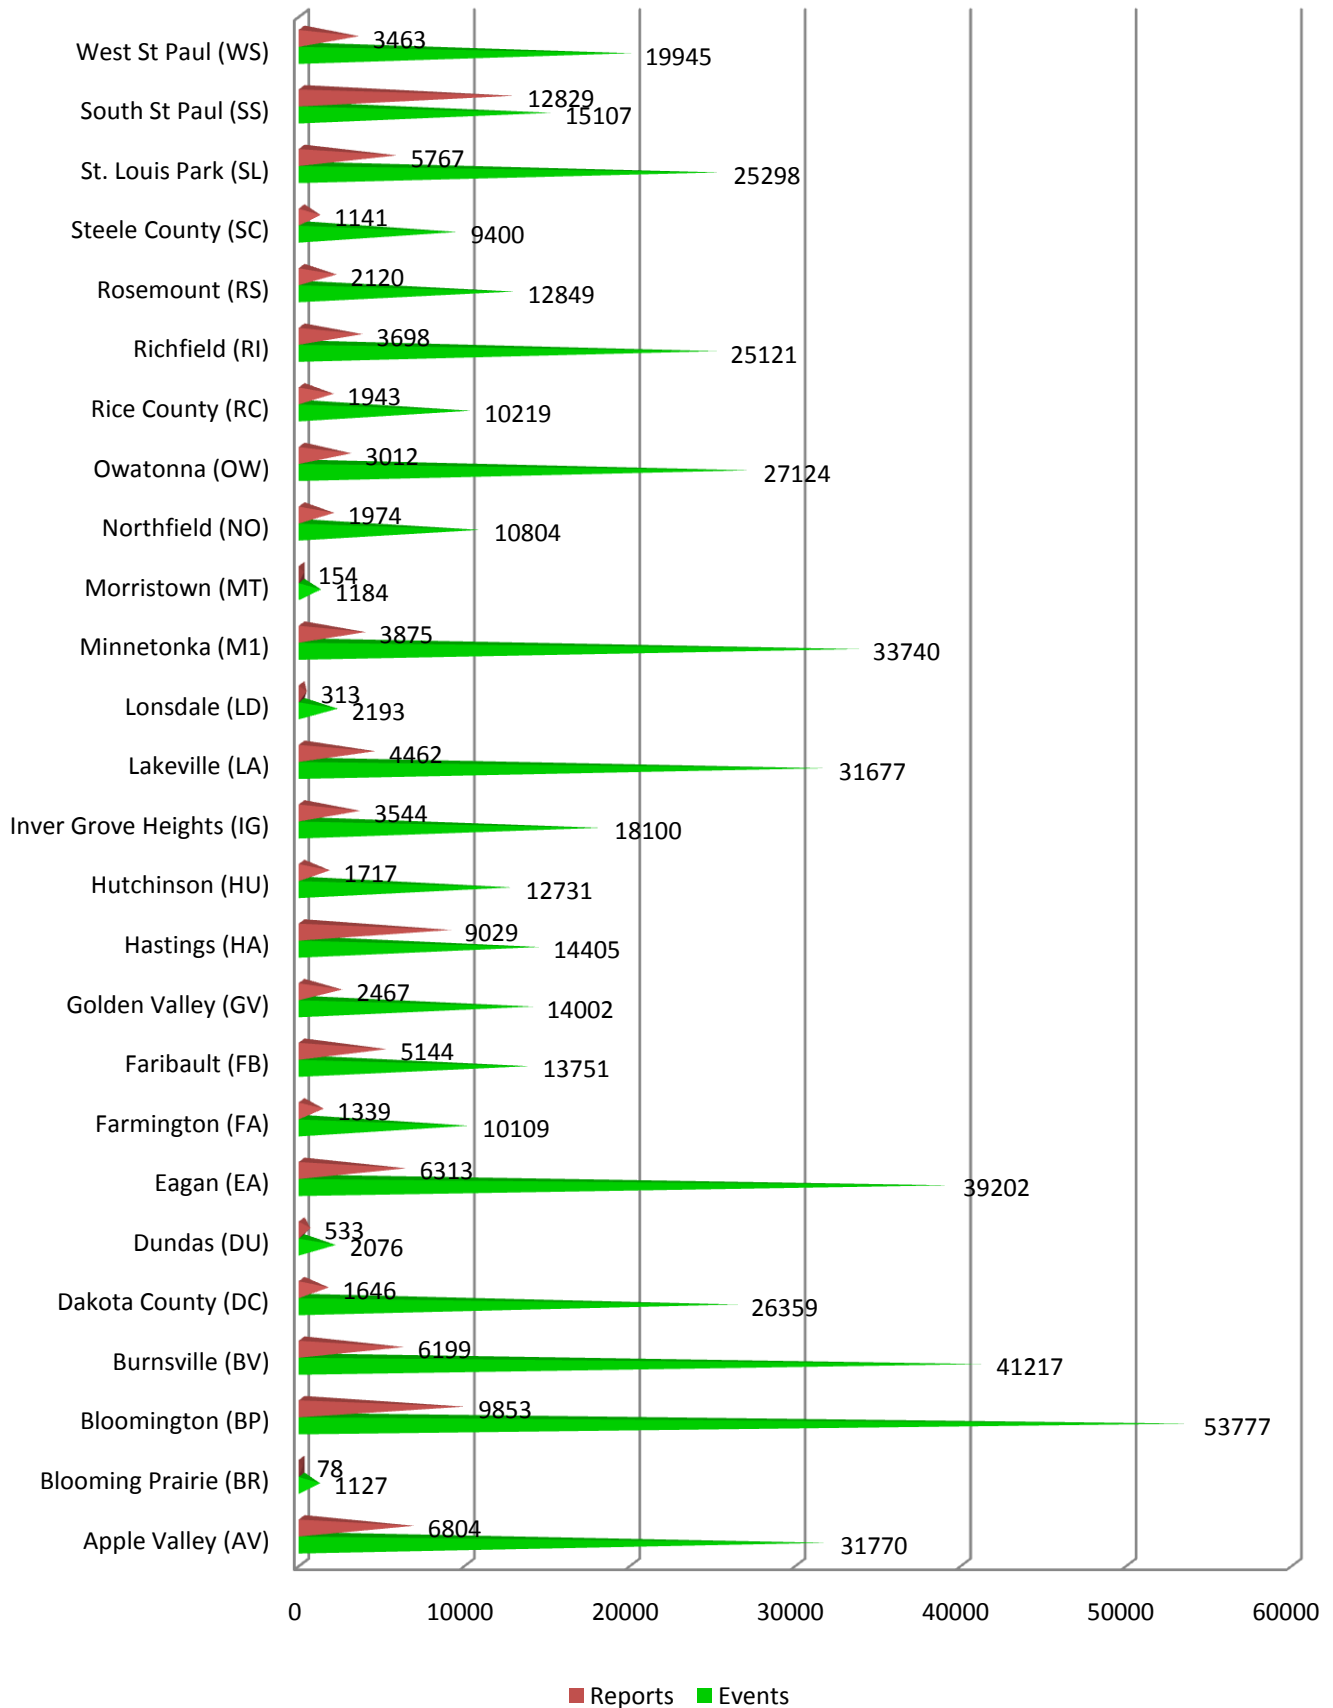

A Comparison of 2009 Events and Population***

***Population Statistics (2008 data):

<http://www.citypopulation.de/USA-Minnesota.html>

LOGIS Events through 09/30/2009

	Total Events	Population	Sworn Officers
Apple Valley (AV)	31770	50004	48
Bloomington (BP)	53777	81280	116
Burnsville (BV)	41217	59139	75
Eagan (EA)	39202	63985	71
Farmington (FA)	10109	19057	24
Faribault (FB)	13751	22009	33
Golden Valley (GV)	14002	20344	30
Hastings (HA)	14405	22126	40
Inver Grove Heights (IG)	18100	33383	33
Lakeville (LA)	31677	54542	52
Minnetonka (M1)	33740	50081	57
Northfield (NO)	10804	19633	22
Owatonna (OW)	27124	24855	36
Richfield (RI)	25121	32728	44
Rosemount (RS)	12849	21197	22
St. Louis Park (SL)	25298	45465	52
South St Paul (SS)	15107	19552	26
West St Paul (WS)	19945	18935	30

A Comparison of Events and Reports

LOGIS January 1, 2009 to September 30, 2009

2009 Total Events For Law Enforcement Agencies Dispatched through Pearl Street 911 Dispatch Center *

*Total LE agency calls from 1/1/2009 to 09/30/2009: 77,878