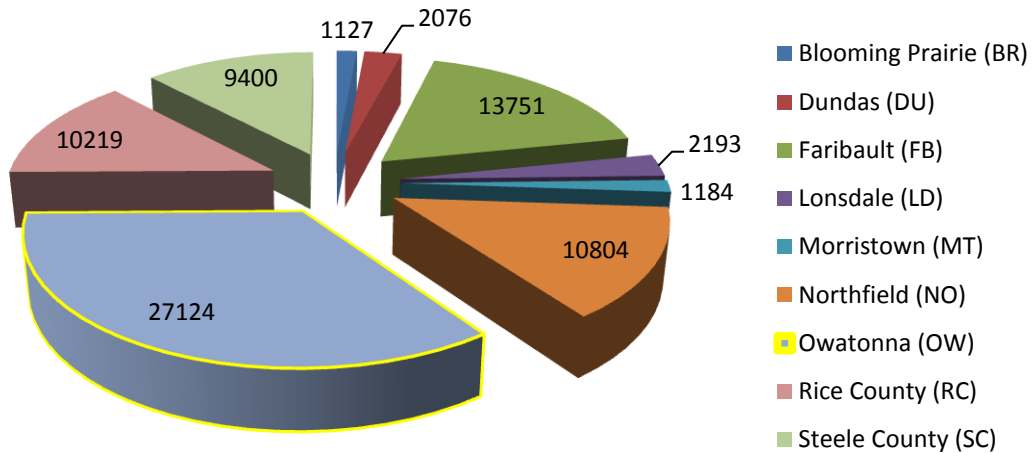

A Comparison of 2009 Events and Population***

***Population Statistics (2008 data):

<http://www.citypopulation.de/USA-Minnesota.html>

LOGIS Events through 09/30/2009

	Total Events	Population	Sworn Officers
Apple Valley (AV)	31770	50004	48
Bloomington (BP)	53777	81280	116
Burnsville (BV)	41217	59139	75
Eagan (EA)	39202	63985	71
Farmington (FA)	10109	19057	24
Faribault (FB)	13751	22009	33
Golden Valley (GV)	14002	20344	30
Hastings (HA)	14405	22126	40
Inver Grove Heights (IG)	18100	33383	33
Lakeville (LA)	31677	54542	52
Minnetonka (M1)	33740	50081	57
Northfield (NO)	10804	19633	22
Owatonna (OW)	27124	24855	36
Richfield (RI)	25121	32728	44
Rosemount (RS)	12849	21197	22
St. Louis Park (SL)	25298	45465	52
South St Paul (SS)	15107	19552	26
West St Paul (WS)	19945	18935	30

A Comparison of Events and Reports

LOGIS January 1, 2009 to September 30, 2009

2009 Total Events For Law Enforcement Agencies Dispatched through Pearl Street 911 Dispatch Center *

*Total LE agency calls from 1/1/2009 to 09/30/2009: 77,878