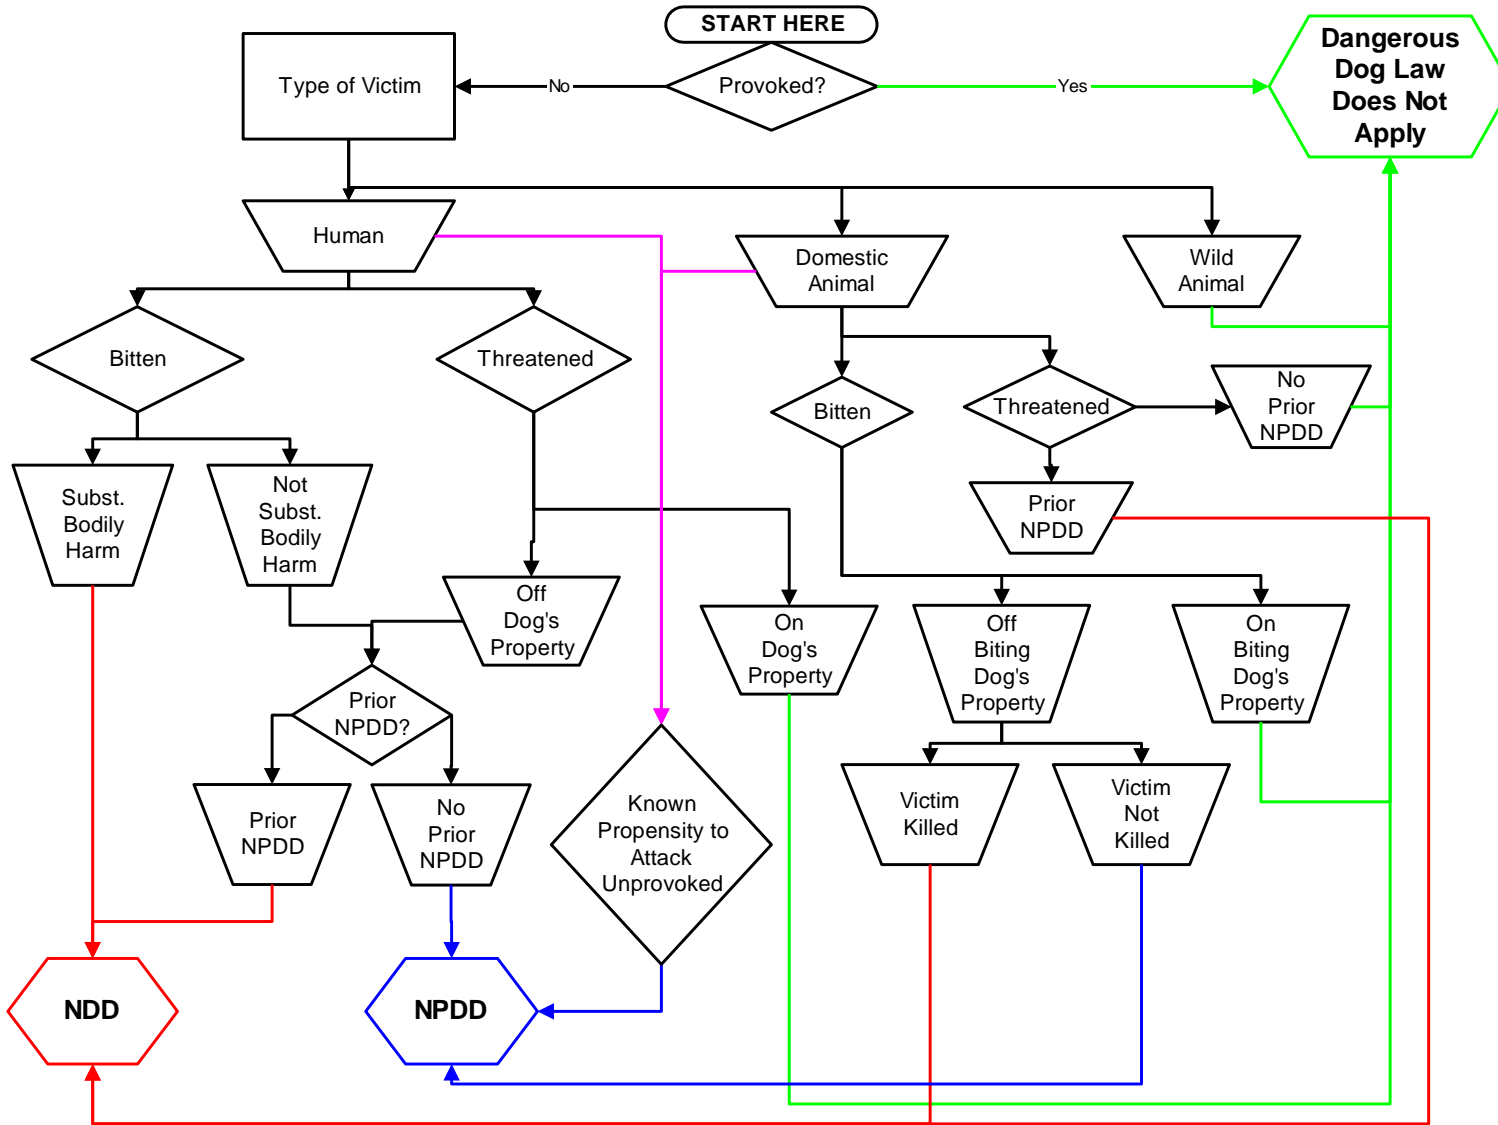

Dangerous/Potentially Dangerous Dog Declaration Decision Flow Chart

NDD=Notice of Dangerous Dog

NPDD=Notice of Potentially Dangerous Dog