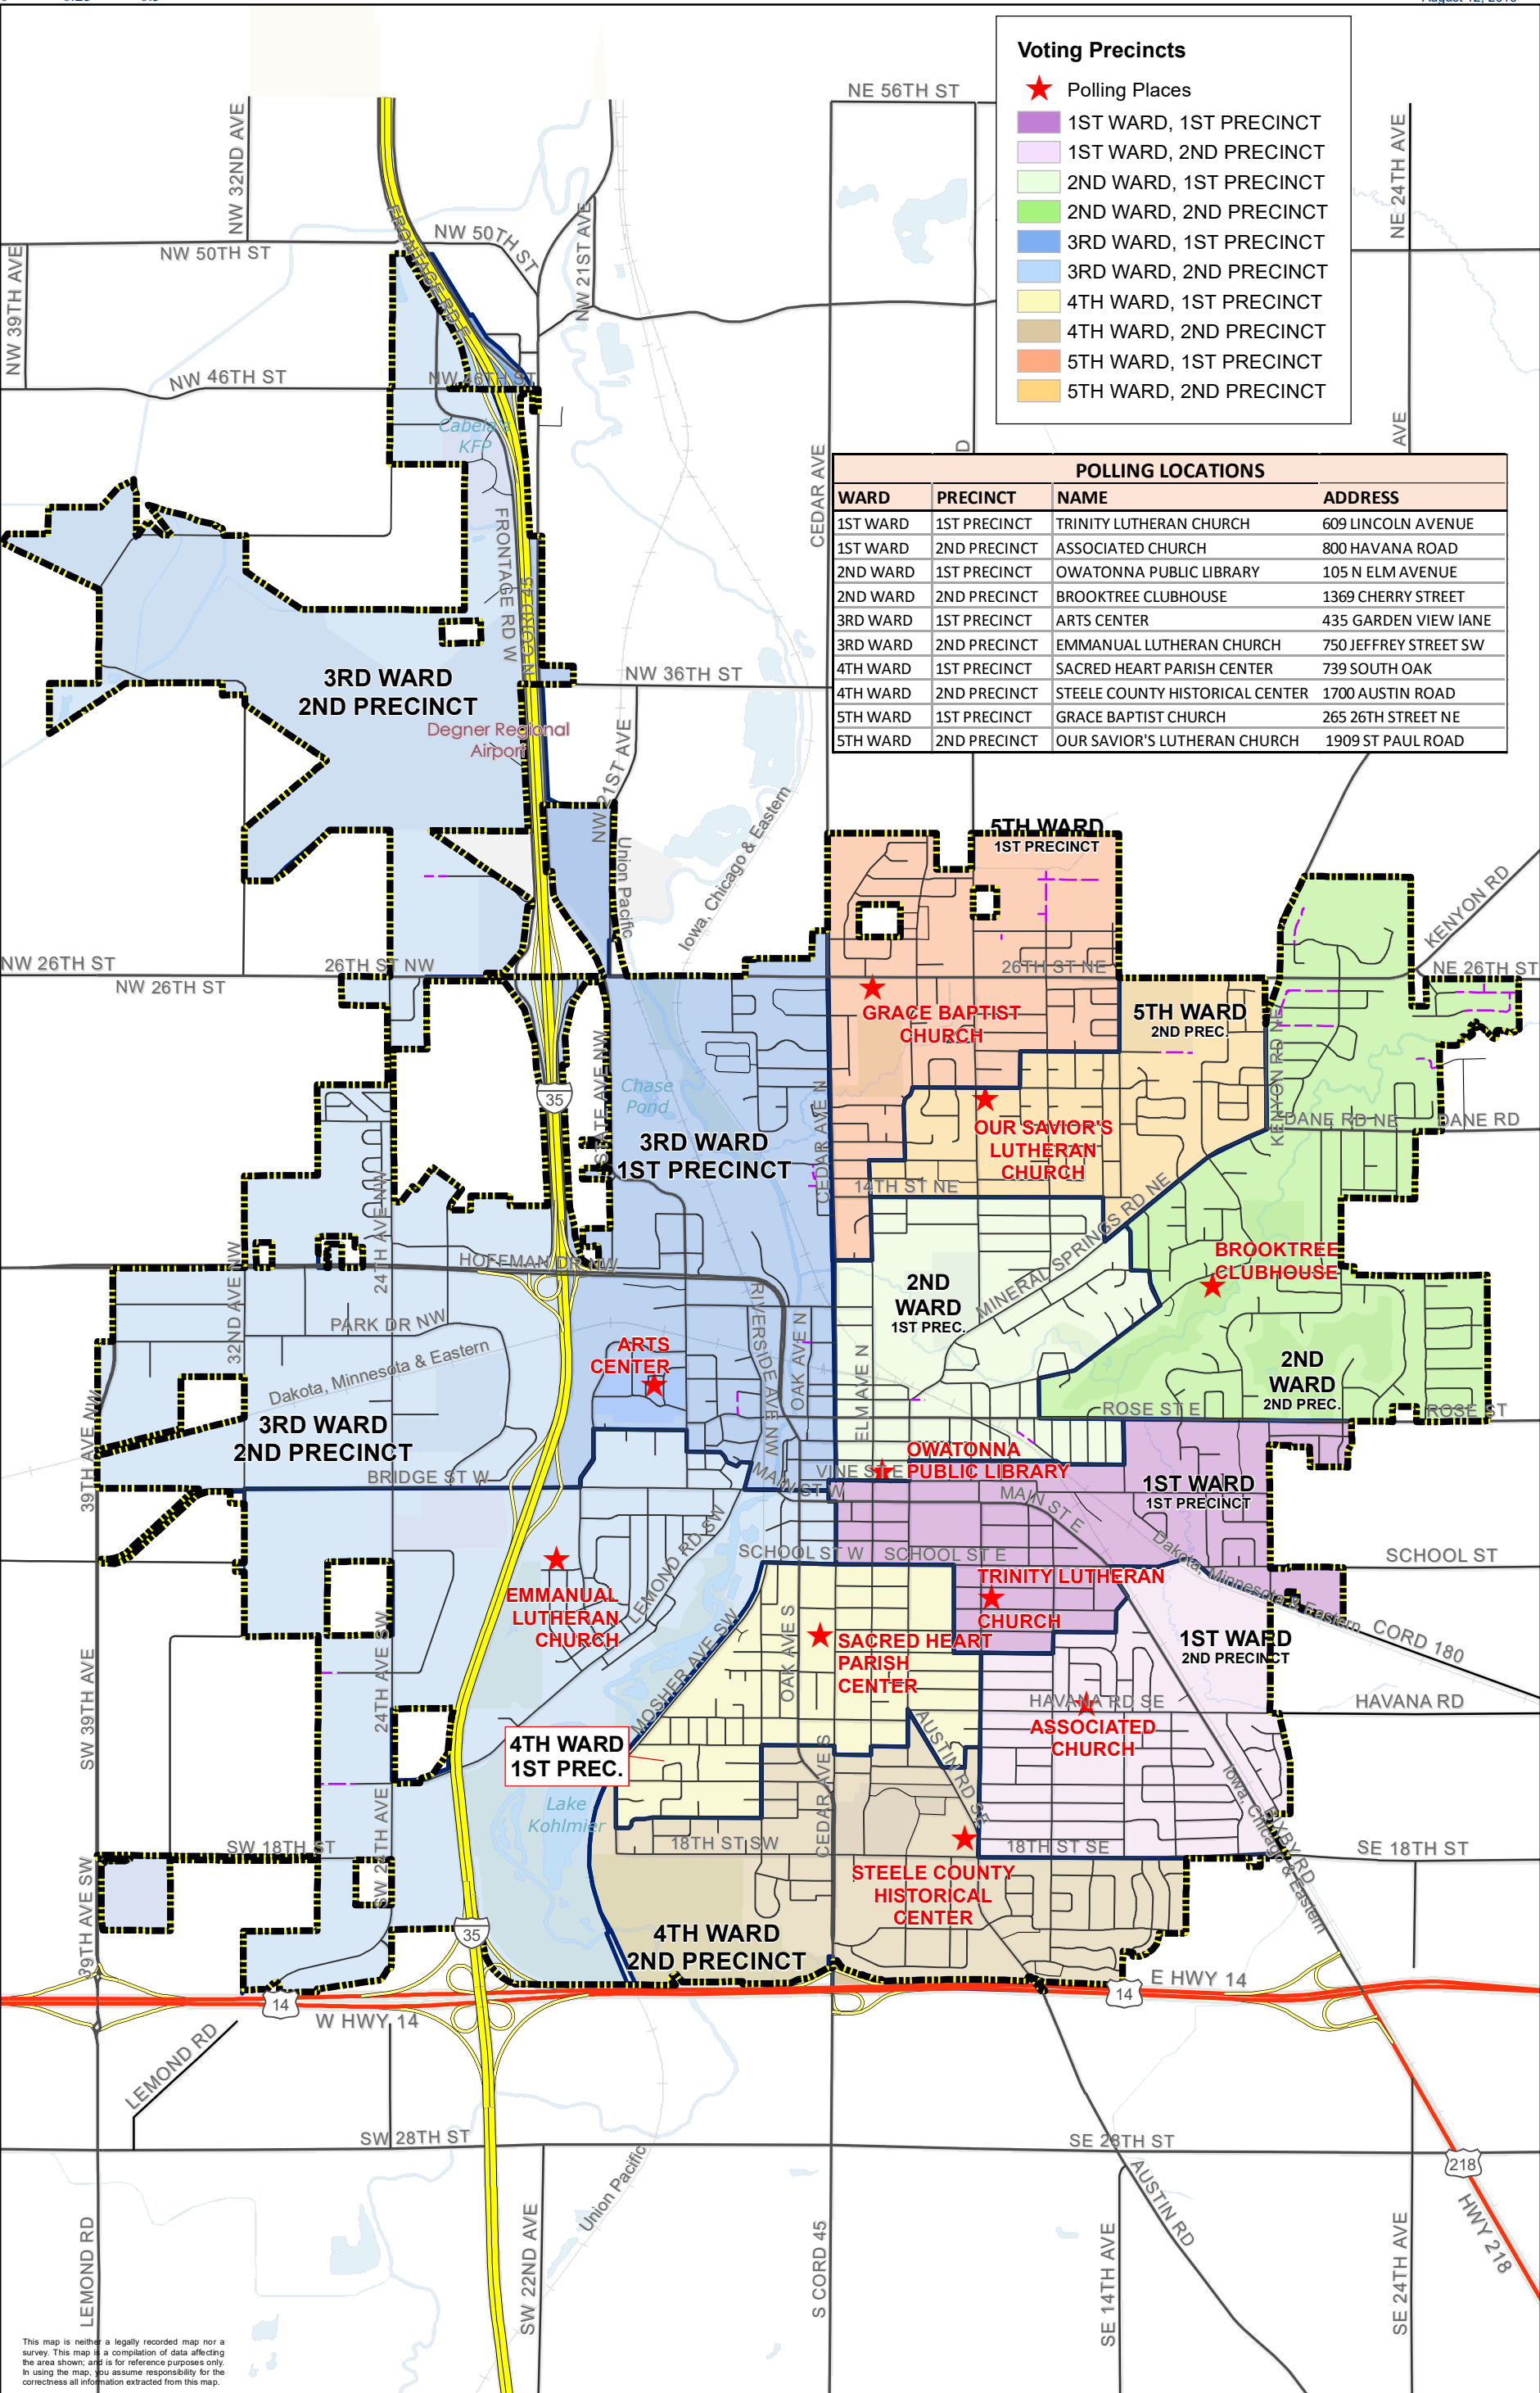

City Of Owatonna Voting Precincts

Steele County, Minnesota

August 12, 2016

Voting Precincts

- ★ Polling Places
- 1ST WARD, 1ST PRECINCT
- 1ST WARD, 2ND PRECINCT
- 2ND WARD, 1ST PRECINCT
- 2ND WARD, 2ND PRECINCT
- 3RD WARD, 1ST PRECINCT
- 3RD WARD, 2ND PRECINCT
- 4TH WARD, 1ST PRECINCT
- 4TH WARD, 2ND PRECINCT
- 5TH WARD, 1ST PRECINCT
- 5TH WARD, 2ND PRECINCT

POLLING LOCATIONS			
WARD	PRECINCT	NAME	ADDRESS
1ST WARD	1ST PRECINCT	TRINITY LUTHERAN CHURCH	609 LINCOLN AVENUE
1ST WARD	2ND PRECINCT	ASSOCIATED CHURCH	800 HAVANA ROAD
2ND WARD	1ST PRECINCT	OWATONNA PUBLIC LIBRARY	105 N ELM AVENUE
2ND WARD	2ND PRECINCT	BROOKTREE CLUBHOUSE	1369 CHERRY STREET
3RD WARD	1ST PRECINCT	ARTS CENTER	435 GARDEN VIEW IANE
3RD WARD	2ND PRECINCT	EMMANUAL LUTHERAN CHURCH	750 JEFFREY STREET SW
4TH WARD	1ST PRECINCT	SACRED HEART PARISH CENTER	739 SOUTH OAK
4TH WARD	2ND PRECINCT	STEELE COUNTY HISTORICAL CENTER	1700 AUSTIN ROAD
5TH WARD	1ST PRECINCT	GRACE BAPTIST CHURCH	265 26TH STREET NE
5TH WARD	2ND PRECINCT	OUR SAVIOR'S LUTHERAN CHURCH	1909 ST PAUL ROAD