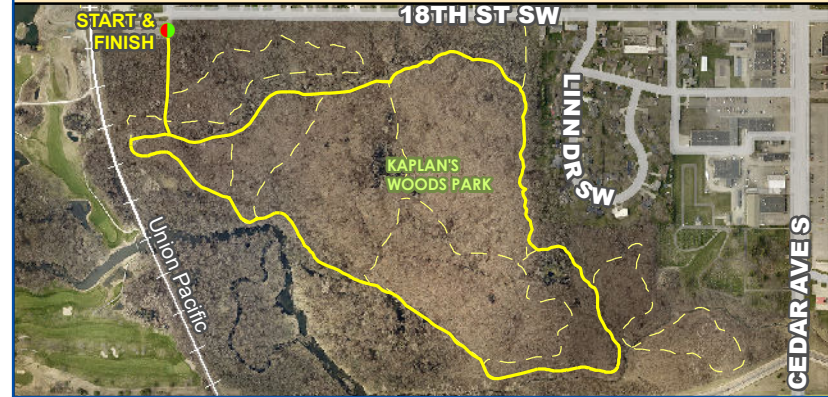

KAPLAN'S WOODS TRAIL

Park Size:
225 Acres

Park
Founded:
1963

Passport
Trail
Length:
1.75 Miles