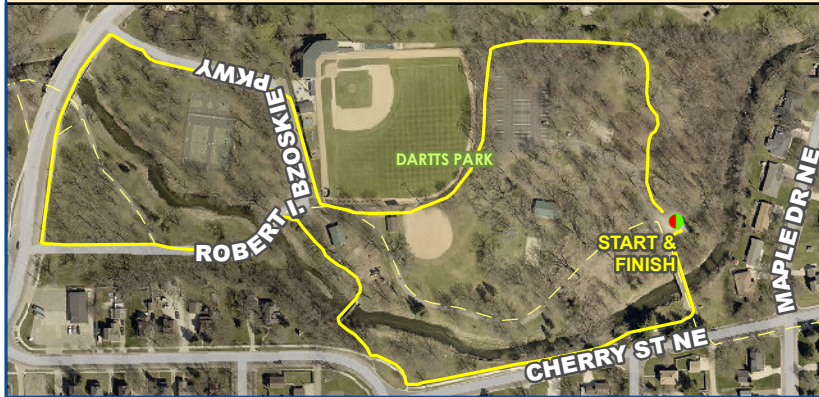

CITY OF OWATONNA PASSPORT

● Trail Start & Finish   ~ Passport Trail

DARTTS PARK

Park Size:
18 Acres

Park
Founded:
1915

Passport
Trail
Length:
0.86 Miles