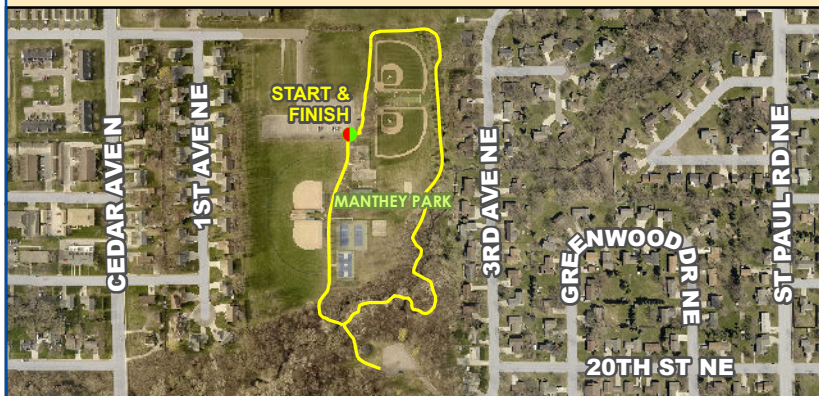

MANTHEY PARK

Park Size:
30 Acres

Park
Founded:
1970

Passport
Trail
Length:
0.63 Miles