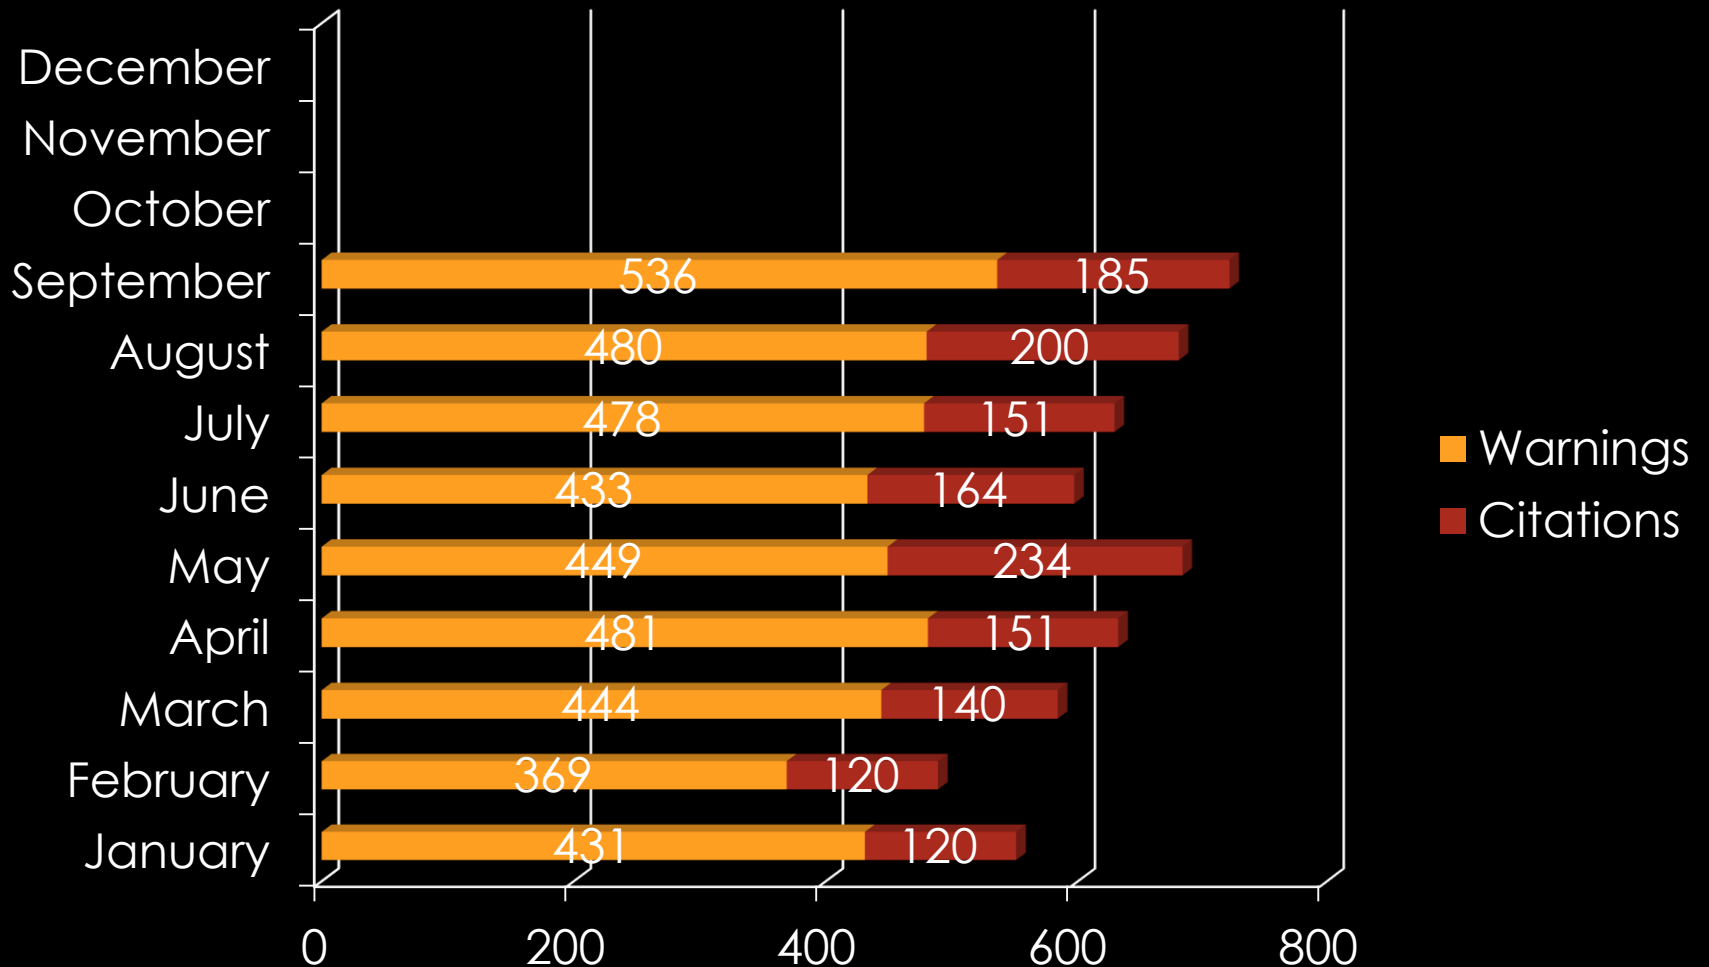

CITATIONS & WARNINGS