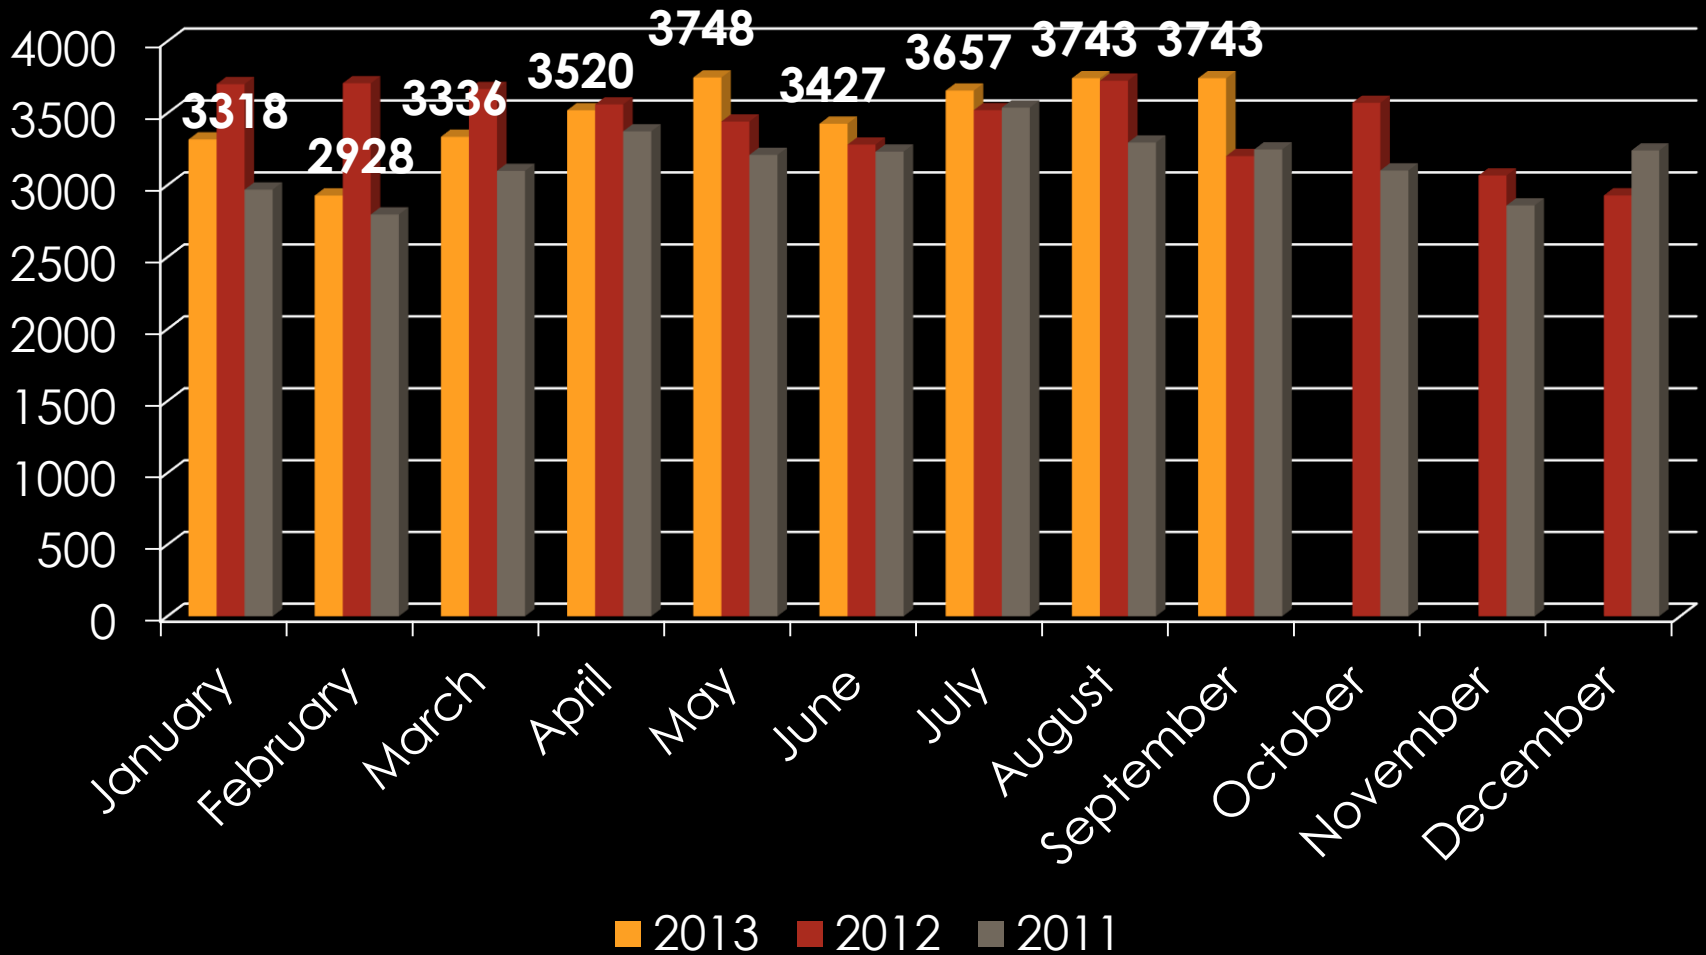

# Owatonna Crime Data September 2013

# TOTAL EVENTS

# ANIMAL CONTROL CALLS

■ 2013 ■ 2012 ■ 2011

**Total Animal Calls:**

1295

1911

1455