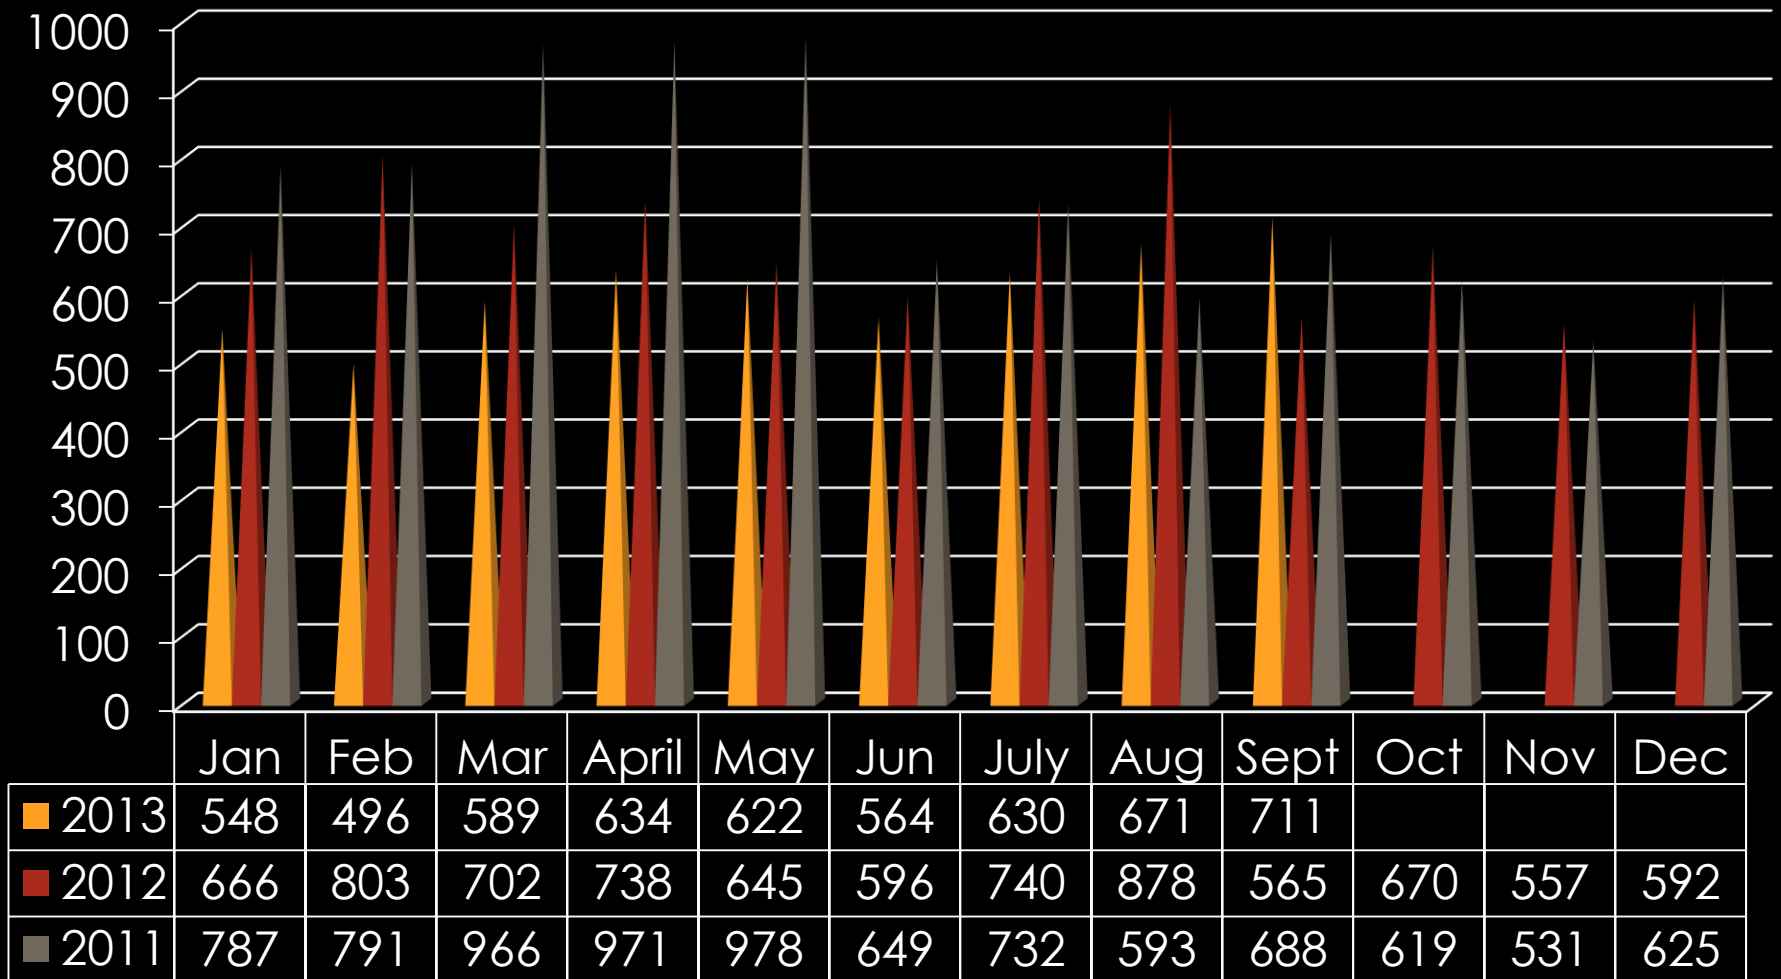

# Owatonna Crime Data September 2013

# TOTAL EVENTS

# TRAFFIC STOPS

## Nuisance violations

2013 2012 2011