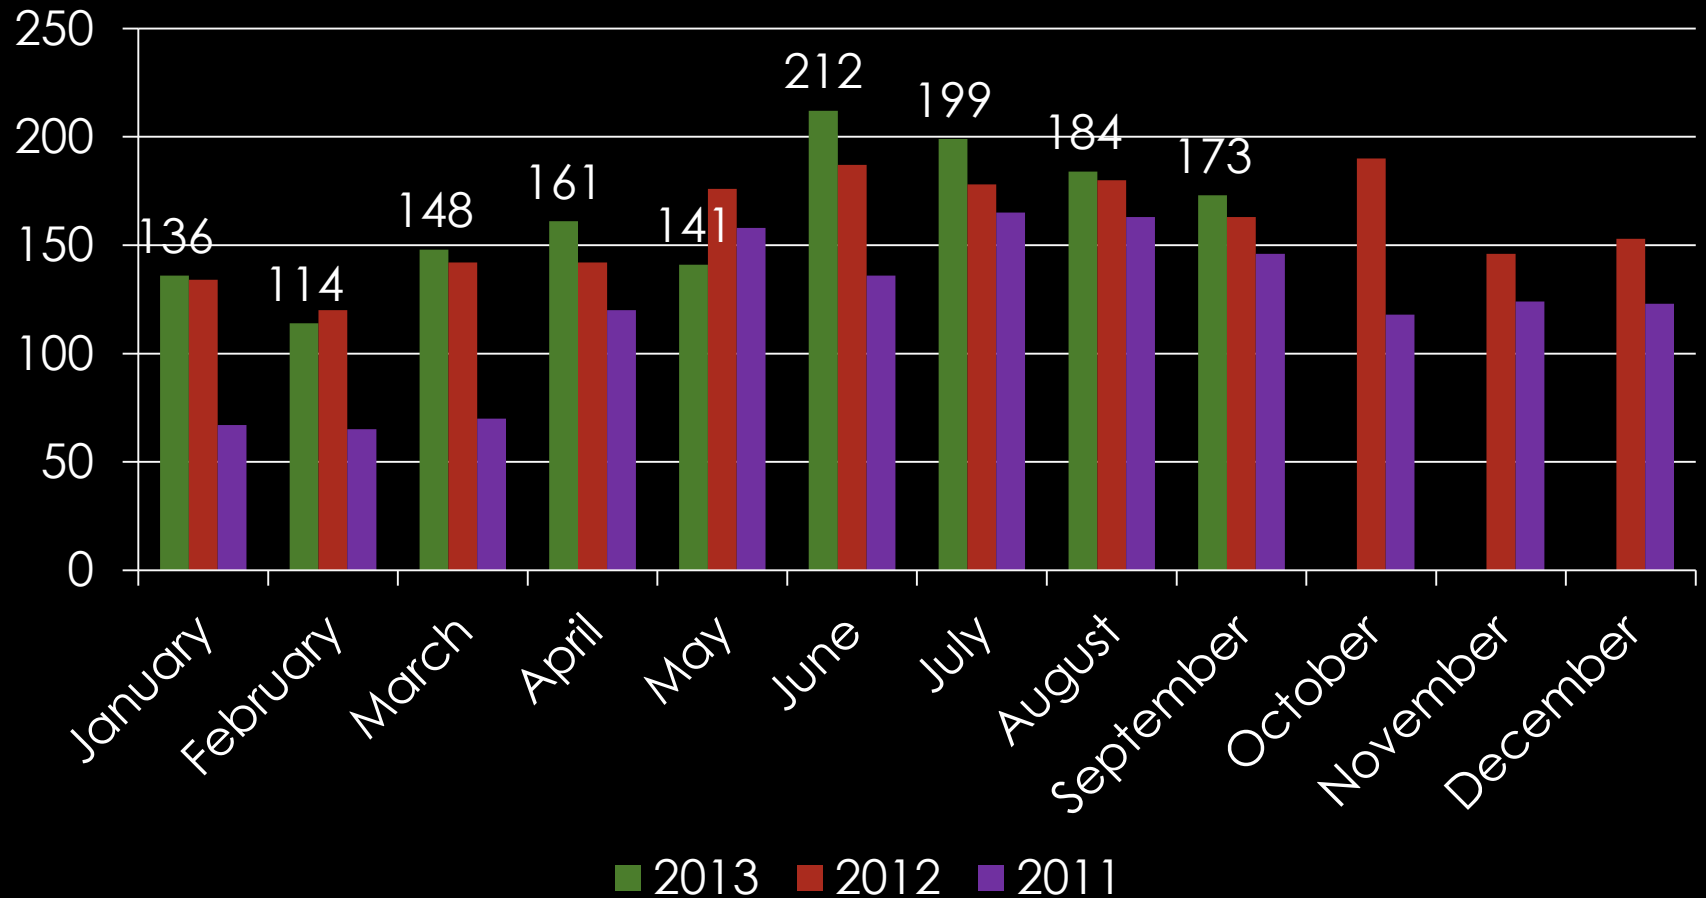

## Disorderly violations

2013 2012 2011

## Nuisance violations

2013 2012 2011

# ANIMAL CONTROL CALLS

■ 2013 ■ 2012 ■ 2011

**Total Animal Calls:**

1295

1911

1455