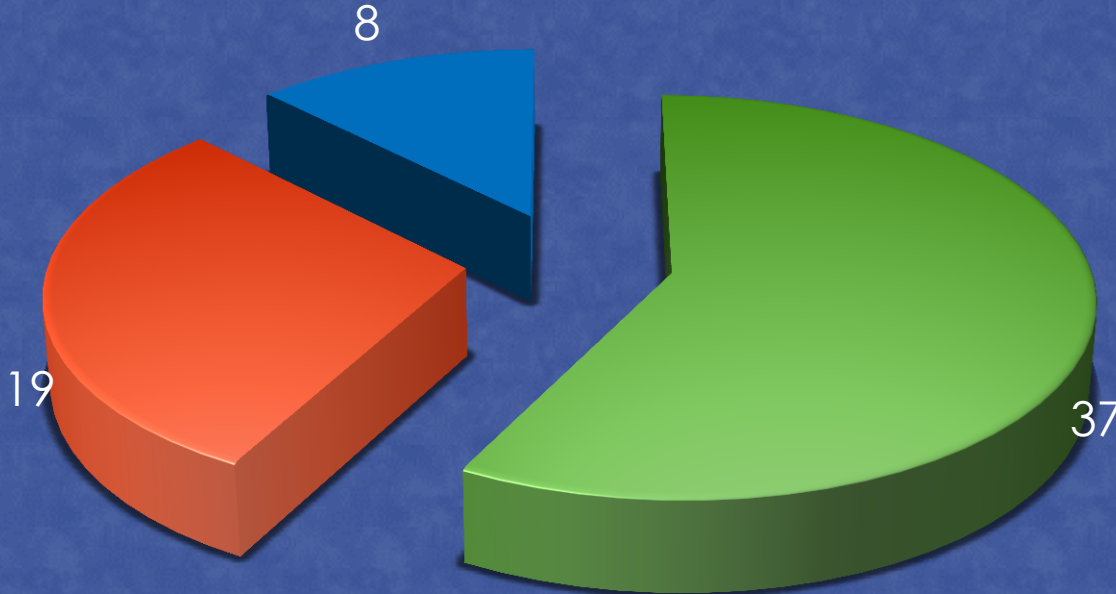

ARRESTS

October 2012

- **Warrant Arrests:**
  More than 1 officer may get credit for a warrant arrest
- **Adult Arrests:**
  Only the primary officer (as recorded in LOGIS) gets credit for the arrest
- **Juvenile Arrests:**
  Only the primary officer (as recorded in LOGIS) gets credit for the arrest

PART I CRIMES

	2008	2009	2010	2011	2012
Homicide	0	0	0	0	0
Rape	0	7	4	5	7
Robbery	1	3	4	11	1
Aggravated Assault	17	20	28	18	22
Burglary	79	81	75	118	58
Theft	432	352	379	345	397
Vehicle Theft	18	16	20	19	14
Arson	6	1	1	0	2