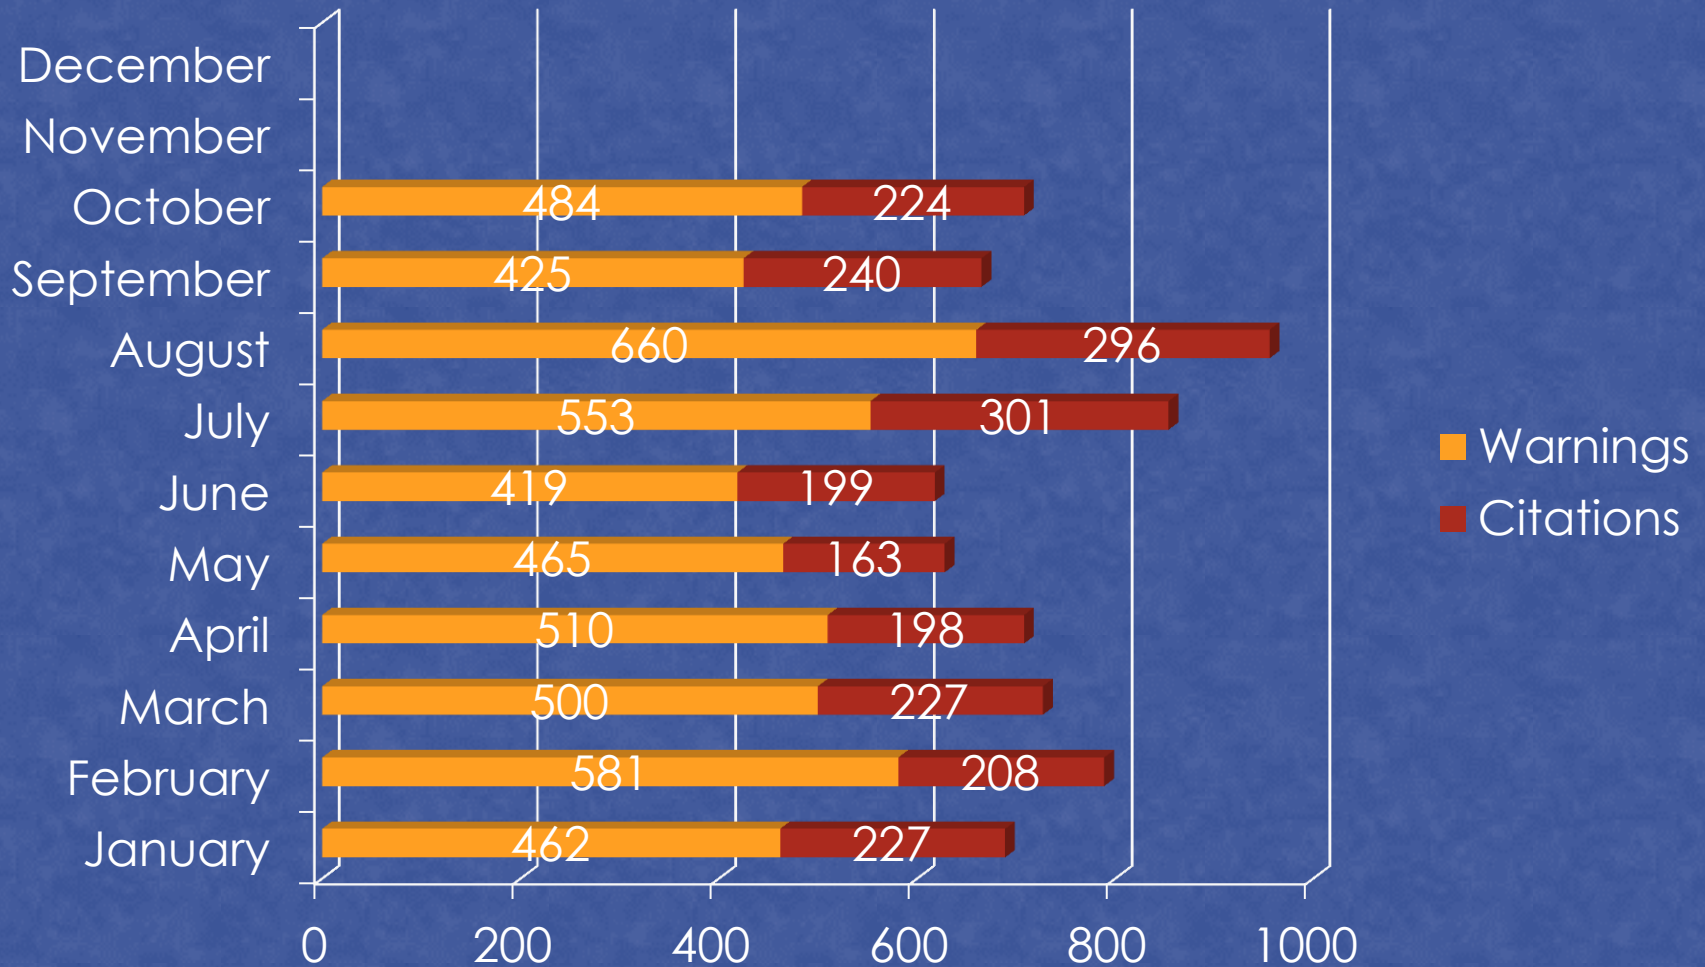

CITATIONS & WARNINGS