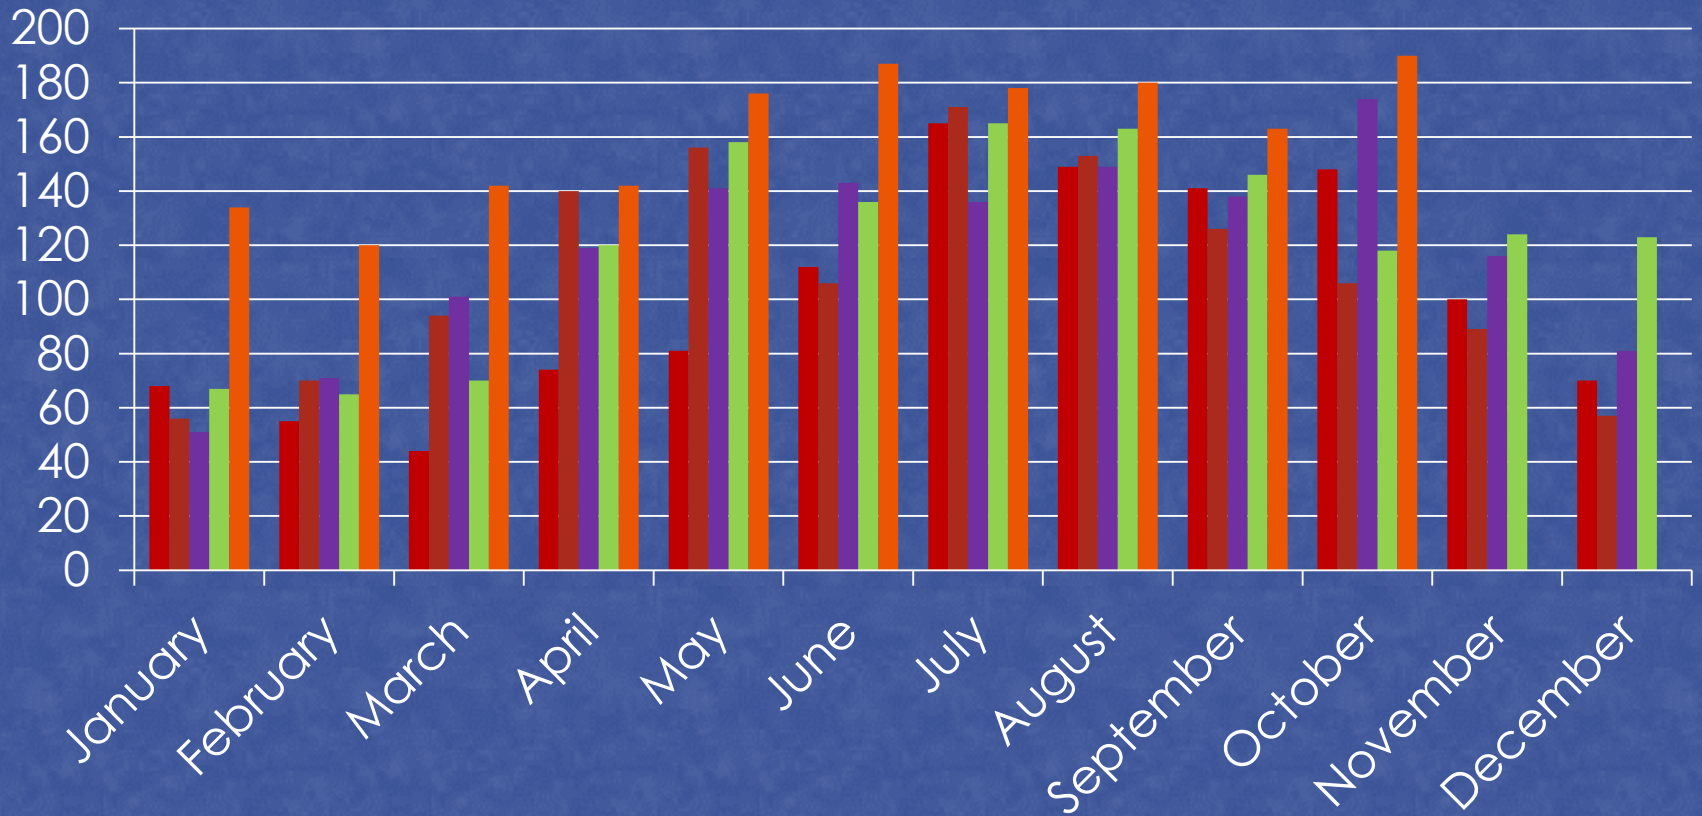

Owatonna Crime Data

October 2012

TOTAL EVENTS

TRAFFIC STOPS

	Jan	Feb	Mar	April	May	Jun	July	Aug	Sept	Oct	Nov	Dec
2009	1284	1175	1102	1168	1172	915	1049	1137	999	1122	1059	1061
2010	1053	939	1298	1319	1299	1419	1498	1342	1187	1221	913	714
2011	787	791	966	971	978	649	732	593	688	619	531	625
2012	666	803	702	738	645	596	740	878	565	670		

PART I CRIMES

	2008	2009	2010	2011	2012
Homicide	0	0	0	0	0
Rape	0	7	4	5	7
Robbery	1	3	4	11	1
Aggravated Assault	17	20	28	18	22
Burglary	79	81	75	118	58
Theft	432	352	379	345	397
Vehicle Theft	18	16	20	19	14
Arson	6	1	1	0	2

DISORDERLY & NUISANCE VIOLATIONS

Disorderly violations

2009 2010 2011 2012

Nuisance violations

2009 2010 2011 2012

ANIMAL CONTROL CALLS

■ 2008
 ■ 2009
 ■ 2010
 ■ 2011
 ■ 2012

Total Animal Calls: 1207 1324 1420 1455 1612 (through 10/31/12)

TWO YEAR COMPARISON

	Calls		Reports		DWI		Warnings		Citations	
	2012	2011	2012	2011	2012	2011	2012	2011	2012	2011
Oct	3572	3102	295	266	7	5	484	388	224	210
Nov		2859		266		4		387		180
Dec		3241		241		5		475		169
4th QTR 2012		9202		773		14		1250		559