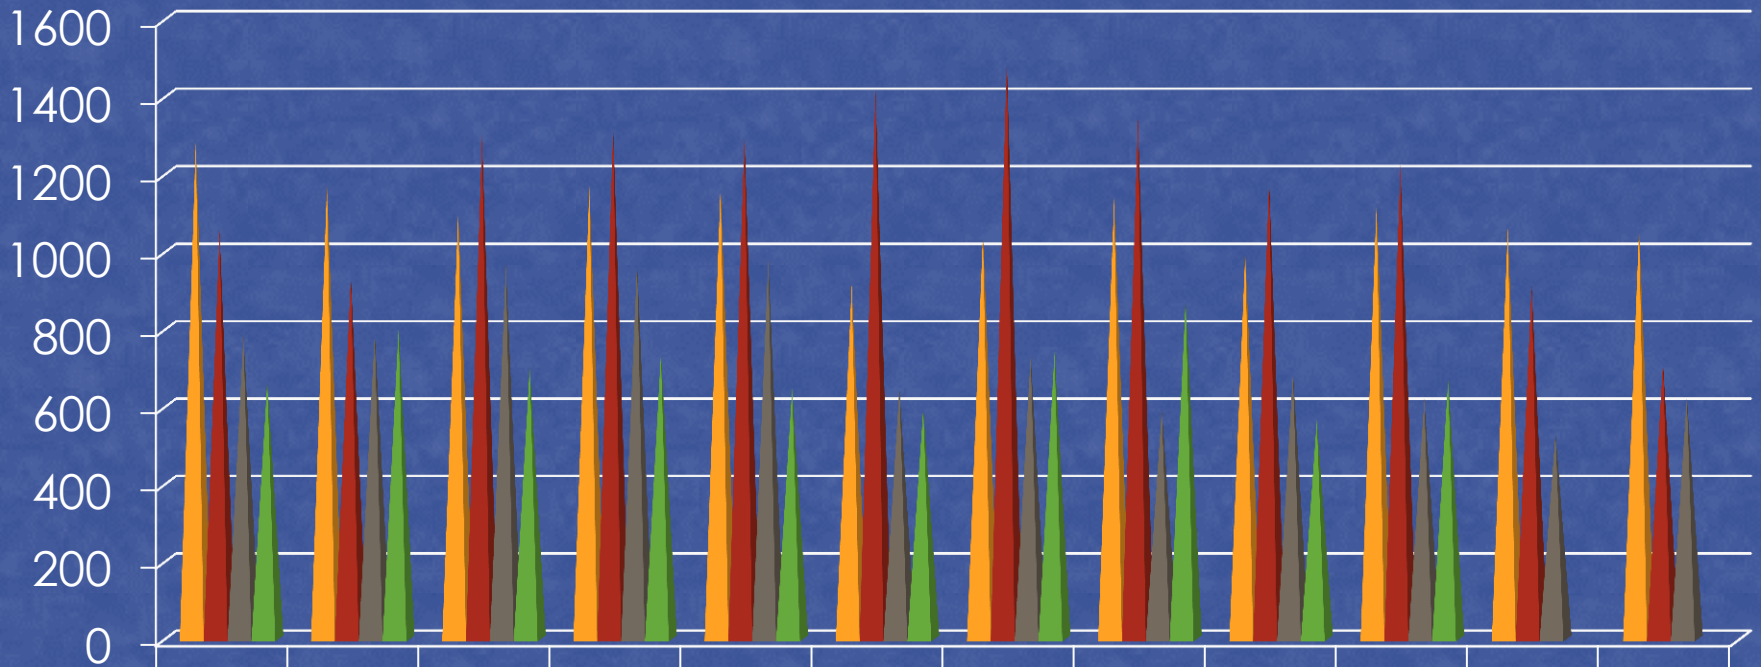

Owatonna Crime Data

October 2012

TOTAL EVENTS

TRAFFIC STOPS

	Jan	Feb	Mar	April	May	Jun	July	Aug	Sept	Oct	Nov	Dec
2009	1284	1175	1102	1168	1172	915	1049	1137	999	1122	1059	1061
2010	1053	939	1298	1319	1299	1419	1498	1342	1187	1221	913	714
2011	787	791	966	971	978	649	732	593	688	619	531	625
2012	666	803	702	738	645	596	740	878	565	670		

CITATIONS & WARNINGS

ARRESTS

October 2012

- **Warrant Arrests:**
More than 1 officer may get credit for a warrant arrest
- **Adult Arrests:**
Only the primary officer (as recorded in LOGIS) gets credit for the arrest
- **Juvenile Arrests:**
Only the primary officer (as recorded in LOGIS) gets credit for the arrest

PART I CRIMES

	2008	2009	2010	2011	2012
Homicide	0	0	0	0	0
Rape	0	7	4	5	7
Robbery	1	3	4	11	1
Aggravated Assault	17	20	28	18	22
Burglary	79	81	75	118	58
Theft	432	352	379	345	397
Vehicle Theft	18	16	20	19	14
Arson	6	1	1	0	2

DISORDERLY & NUISANCE VIOLATIONS

Disorderly violations

2009 2010 2011 2012

Nuisance violations

2009 2010 2011 2012

ANIMAL CONTROL CALLS

■ 2008
 ■ 2009
 ■ 2010
 ■ 2011
 ■ 2012

Total Animal Calls: 1207 1324 1420 1455 1612 (through 10/31/12)