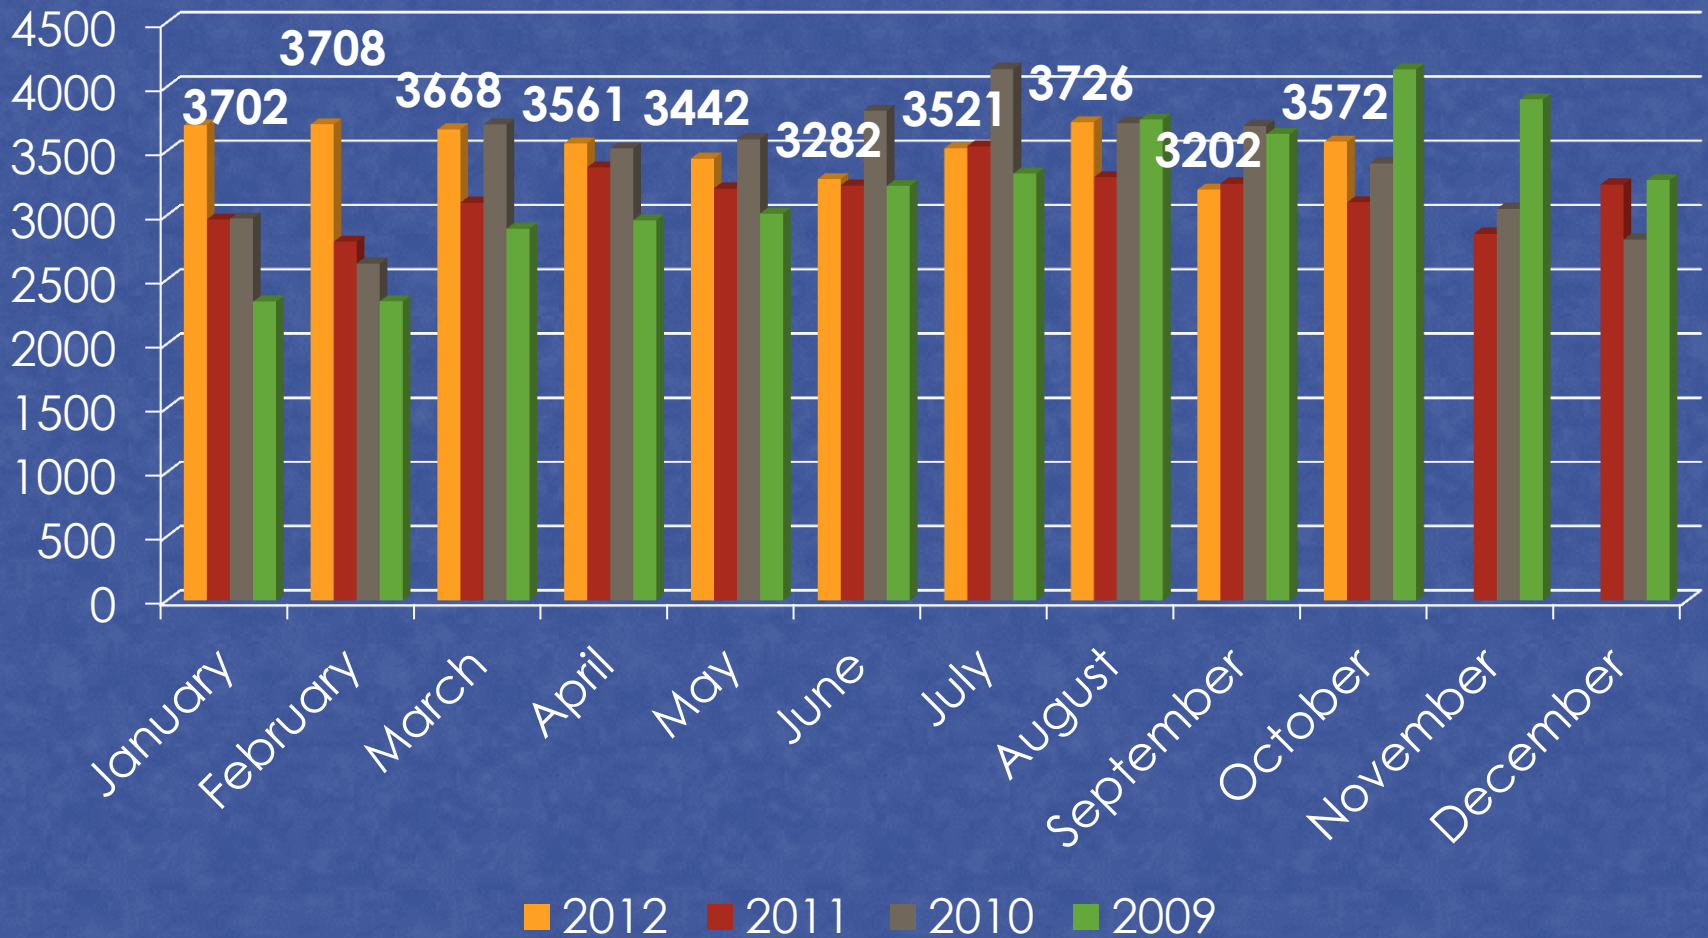

Owatonna Crime Data

October 2012

TOTAL EVENTS

TRAFFIC STOPS

	Jan	Feb	Mar	April	May	Jun	July	Aug	Sept	Oct	Nov	Dec
2009	1284	1175	1102	1168	1172	915	1049	1137	999	1122	1059	1061
2010	1053	939	1298	1319	1299	1419	1498	1342	1187	1221	913	714
2011	787	791	966	971	978	649	732	593	688	619	531	625
2012	666	803	702	738	645	596	740	878	565	670		

PART I CRIMES

	2008	2009	2010	2011	2012
Homicide	0	0	0	0	0
Rape	0	7	4	5	7
Robbery	1	3	4	11	1
Aggravated Assault	17	20	28	18	22
Burglary	79	81	75	118	58
Theft	432	352	379	345	397
Vehicle Theft	18	16	20	19	14
Arson	6	1	1	0	2

DISORDERLY & NUISANCE VIOLATIONS

Disorderly violations

2009 2010 2011 2012

Nuisance violations

2009 2010 2011 2012

ANIMAL CONTROL CALLS

■ 2008
 ■ 2009
 ■ 2010
 ■ 2011
 ■ 2012

Total Animal Calls: 1207 1324 1420 1455 1612 (through 10/31/12)

TWO YEAR COMPARISON

	Calls		Reports		DWI		Warnings		Citations	
	2012	2011	2012	2011	2012	2011	2012	2011	2012	2011
Oct	3572	3102	295	266	7	5	484	388	224	210
Nov		2859		266		4		387		180
Dec		3241		241		5		475		169
4th QTR 2012		9202		773		14		1250		559