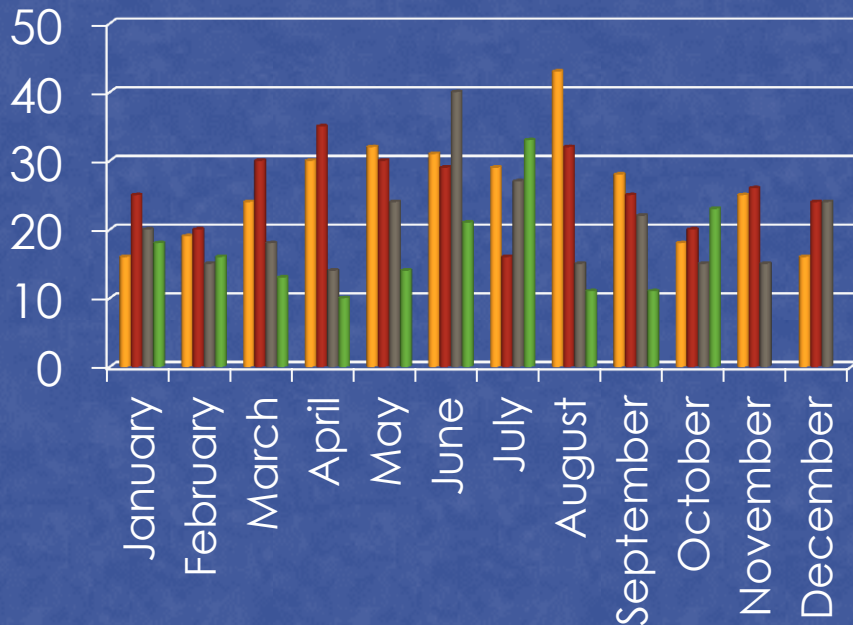

Owatonna Crime Data

October 2012

TOTAL EVENTS

TRAFFIC STOPS

	Jan	Feb	Mar	April	May	Jun	July	Aug	Sept	Oct	Nov	Dec
2009	1284	1175	1102	1168	1172	915	1049	1137	999	1122	1059	1061
2010	1053	939	1298	1319	1299	1419	1498	1342	1187	1221	913	714
2011	787	791	966	971	978	649	732	593	688	619	531	625
2012	666	803	702	738	645	596	740	878	565	670		

CITATIONS & WARNINGS

ARRESTS

October 2012

- **Warrant Arrests:**
More than 1 officer may get credit for a warrant arrest
- **Adult Arrests:**
Only the primary officer (as recorded in LOGIS) gets credit for the arrest
- **Juvenile Arrests:**
Only the primary officer (as recorded in LOGIS) gets credit for the arrest

PART I CRIMES

	2008	2009	2010	2011	2012
Homicide	0	0	0	0	0
Rape	0	7	4	5	7
Robbery	1	3	4	11	1
Aggravated Assault	17	20	28	18	22
Burglary	79	81	75	118	58
Theft	432	352	379	345	397
Vehicle Theft	18	16	20	19	14
Arson	6	1	1	0	2

DISORDERLY & NUISANCE VIOLATIONS

Disorderly violations

2009 2010 2011 2012

Nuisance violations

2009 2010 2011 2012

ANIMAL CONTROL CALLS

■ 2008
 ■ 2009
 ■ 2010
 ■ 2011
 ■ 2012

Total Animal Calls: 1207 1324 1420 1455 1612 (through 10/31/12)