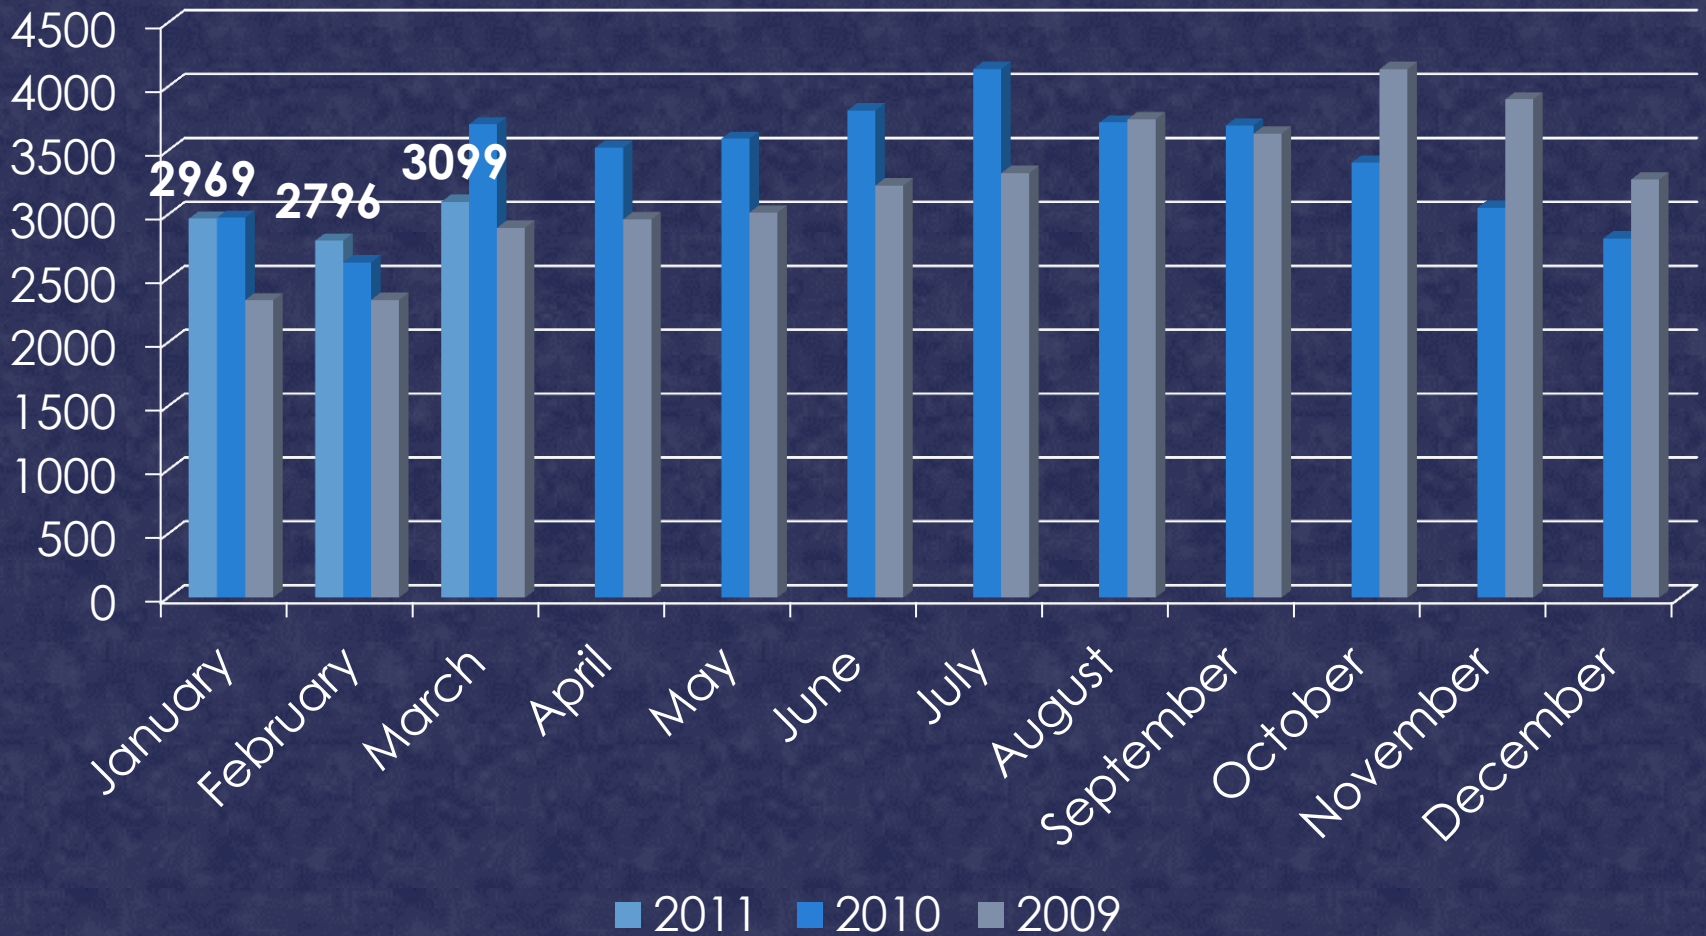

# Owatonna Crime Data

# TOTAL EVENTS