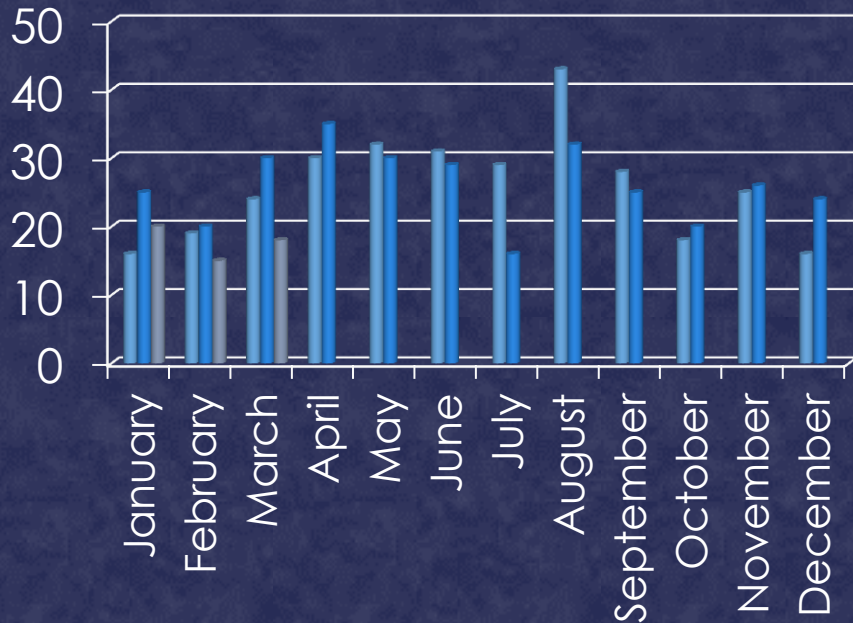

DISORDERLY & NUISANCE VIOLATIONS

Disorderly violations

■ 2009 ■ 2010 ■ 2011