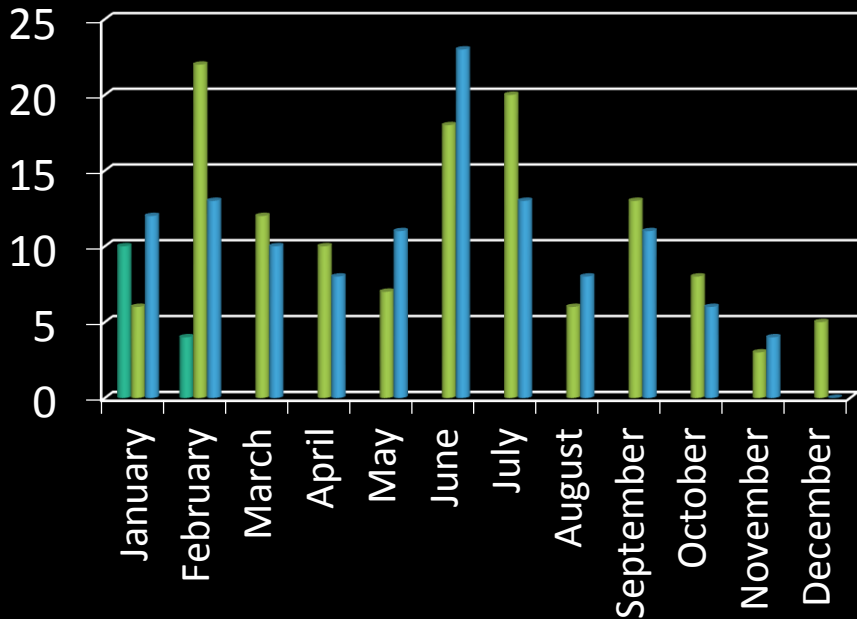

Disorderly & nuisance violations

Disorderly violations

■ 2015 ■ 2014 ■ 2013