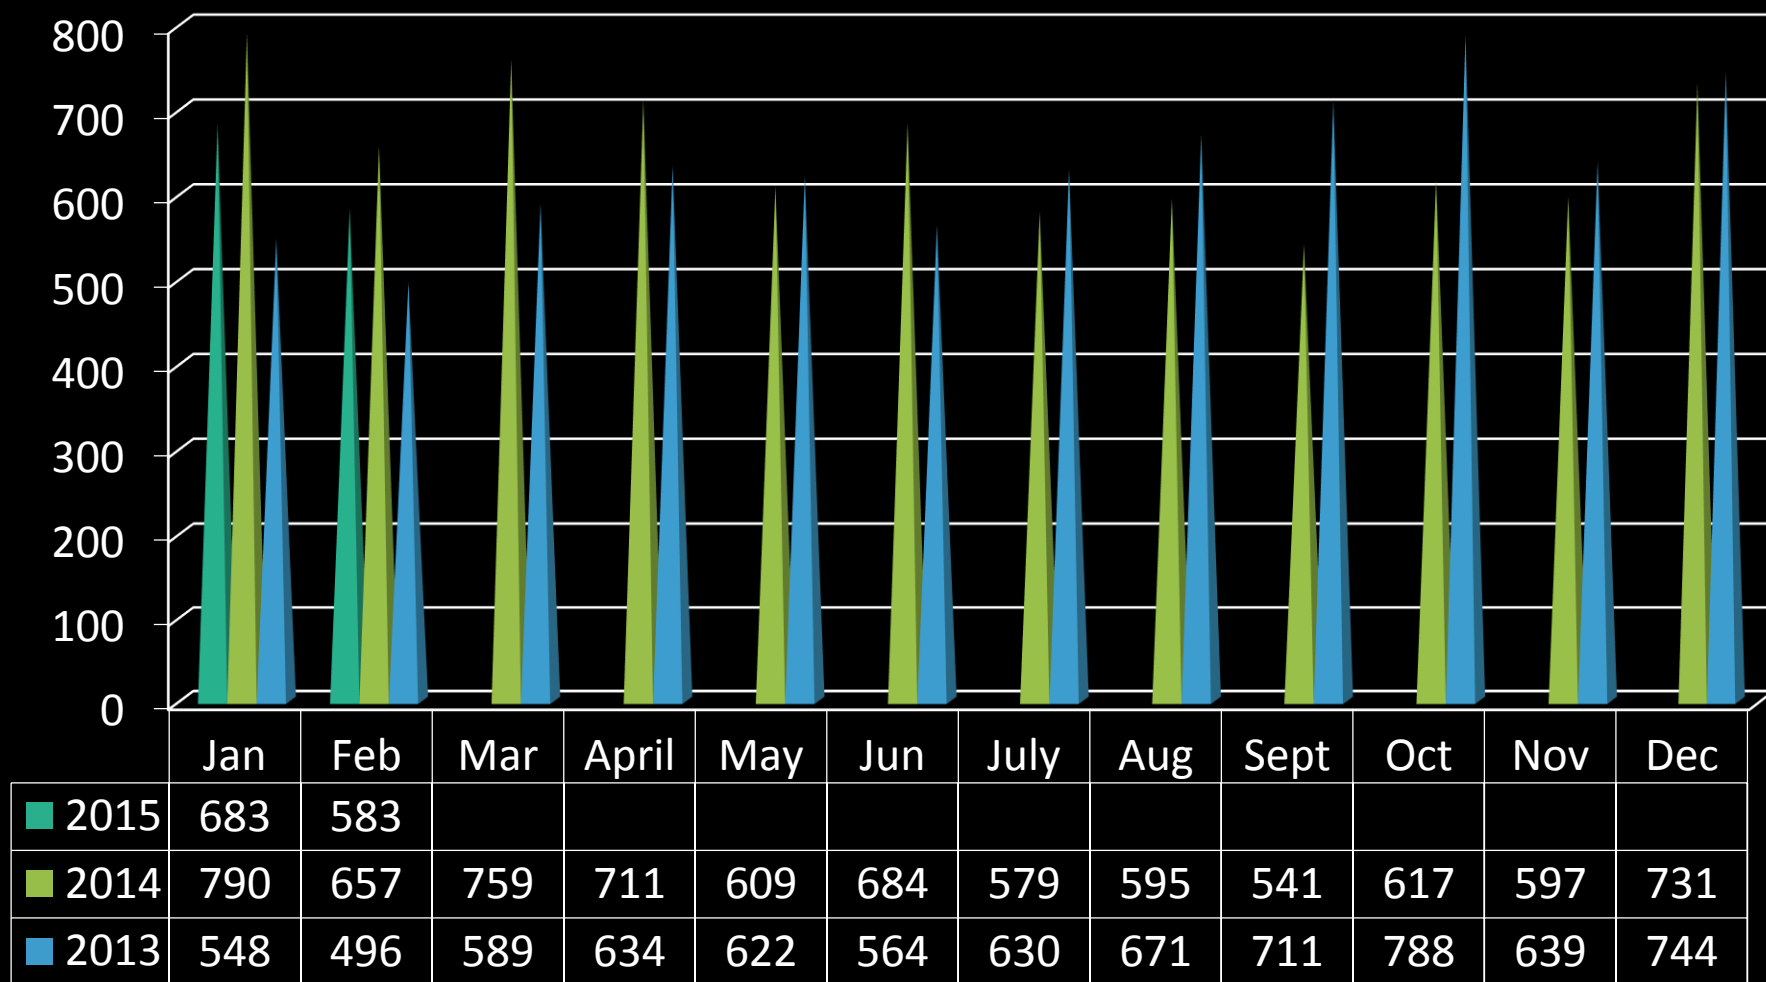

# Owatonna Crime Data

# Total events

# Traffic stops

# *Animal control calls*

■ 2015 ■ 2014 ■ 2013

**Total Animal Calls:**

115

1959

1921