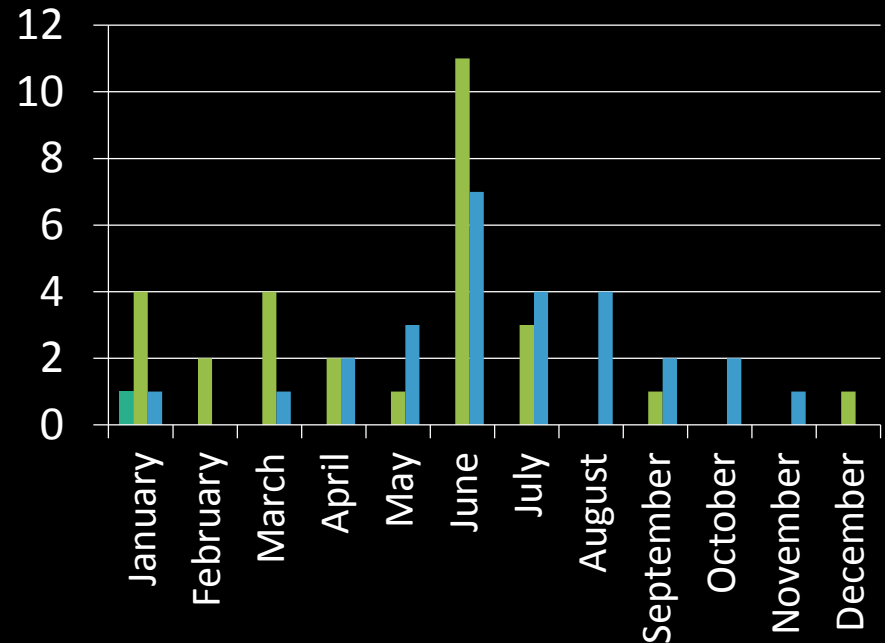

# *Part I crimes*

	2013	2014	2015
Homicide	0	0	0
Rape	4	3	0
Robbery	5	6	3
Aggravated Assault	26	27	7
Burglary	98	80	12
Theft	490	510	39
Vehicle Theft	23	29	3
Arson	2	0	0

# Disorderly & nuisance violations

## Disorderly violations

■ 2015 ■ 2014 ■ 2013

## Nuisance violations

■ 2015 ■ 2014 ■ 2013