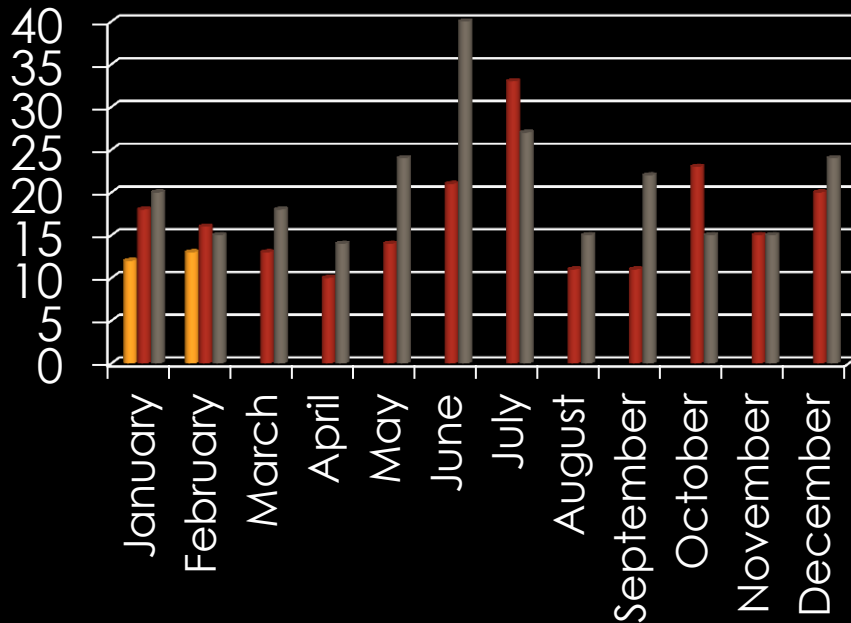

DISORDERLY & NUISANCE VIOLATIONS

Disorderly violations

2013 2012 2011