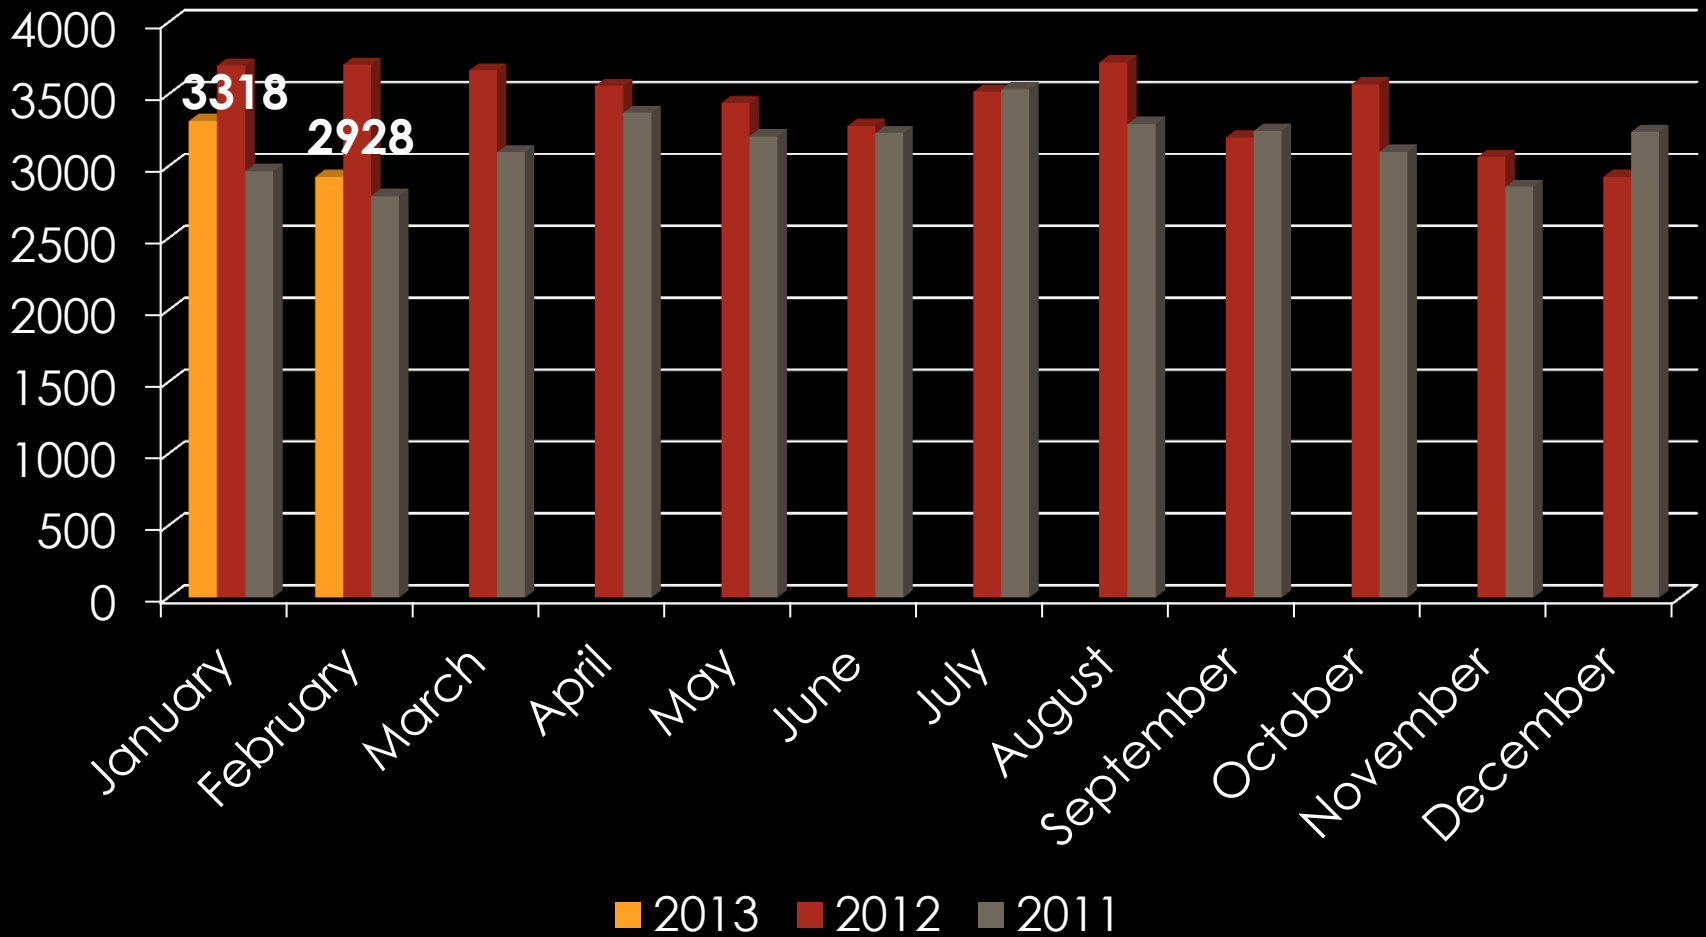

Owatonna Crime Data

February 2013

TOTAL EVENTS

TRAFFIC STOPS

	Jan	Feb	Mar	April	May	Jun	July	Aug	Sept	Oct	Nov	Dec
2013	548	496										
2012	666	803	702	738	645	596	740	878	565	670	557	592
2011	787	791	966	971	978	649	732	593	688	619	531	625

DWI

CITATIONS & WARNINGS

ARRESTS

February 2013

- **Warrant Arrests:**
More than 1 officer may get credit for a warrant arrest
- **Adult Arrests:**
Only the primary officer (as recorded in LOGIS) gets credit for the arrest
- **Juvenile Arrests:**
Only the primary officer (as recorded in LOGIS) gets credit for the arrest

PART I CRIMES

	2011	2012	2013
Homicide	0	0	0
Rape	5	7	0
Robbery	11	1	0
Aggravated Assault	18	24	2
Burglary	118	75	5
Theft	345	485	39
Vehicle Theft	19	19	1
Arson	0	4	0

DISORDERLY & NUISANCE VIOLATIONS

Disorderly violations

2013 2012 2011

Nuisance violations

2013 2012 2011

ANIMAL CONTROL CALLS

■ 2013 ■ 2012 ■ 2011

Total Animal Calls:

136

1911