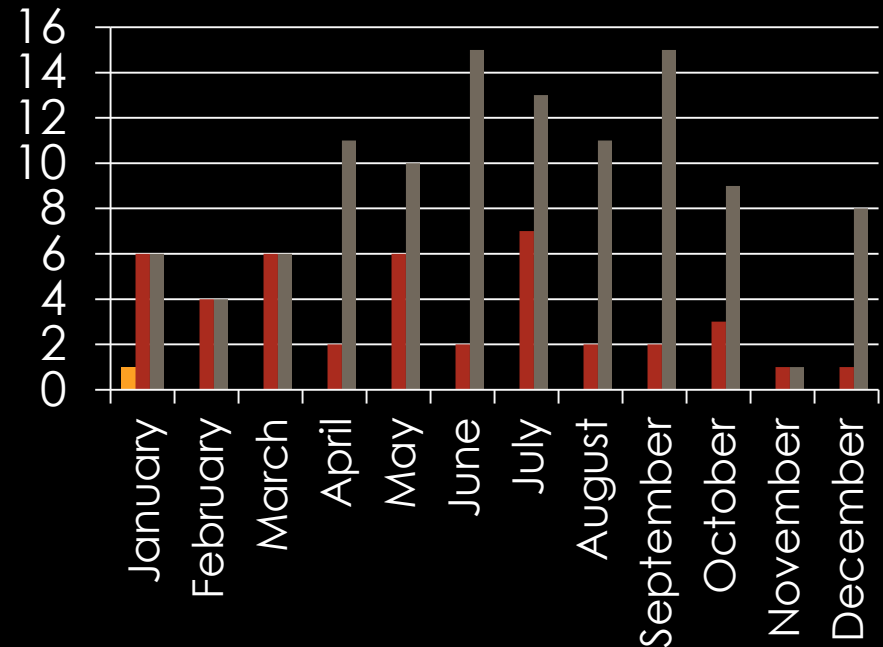

Owatonna Crime Data

February 2013

TOTAL EVENTS

TRAFFIC STOPS

	Jan	Feb	Mar	April	May	Jun	July	Aug	Sept	Oct	Nov	Dec
2013	548	496										
2012	666	803	702	738	645	596	740	878	565	670	557	592
2011	787	791	966	971	978	649	732	593	688	619	531	625

PART I CRIMES

	2011	2012	2013
Homicide	0	0	0
Rape	5	7	0
Robbery	11	1	0
Aggravated Assault	18	24	2
Burglary	118	75	5
Theft	345	485	39
Vehicle Theft	19	19	1
Arson	0	4	0

DISORDERLY & NUISANCE VIOLATIONS

Disorderly violations

2013 2012 2011

Nuisance violations

2013 2012 2011

ANIMAL CONTROL CALLS

■ 2013 ■ 2012 ■ 2011

Total Animal Calls:

136

1911