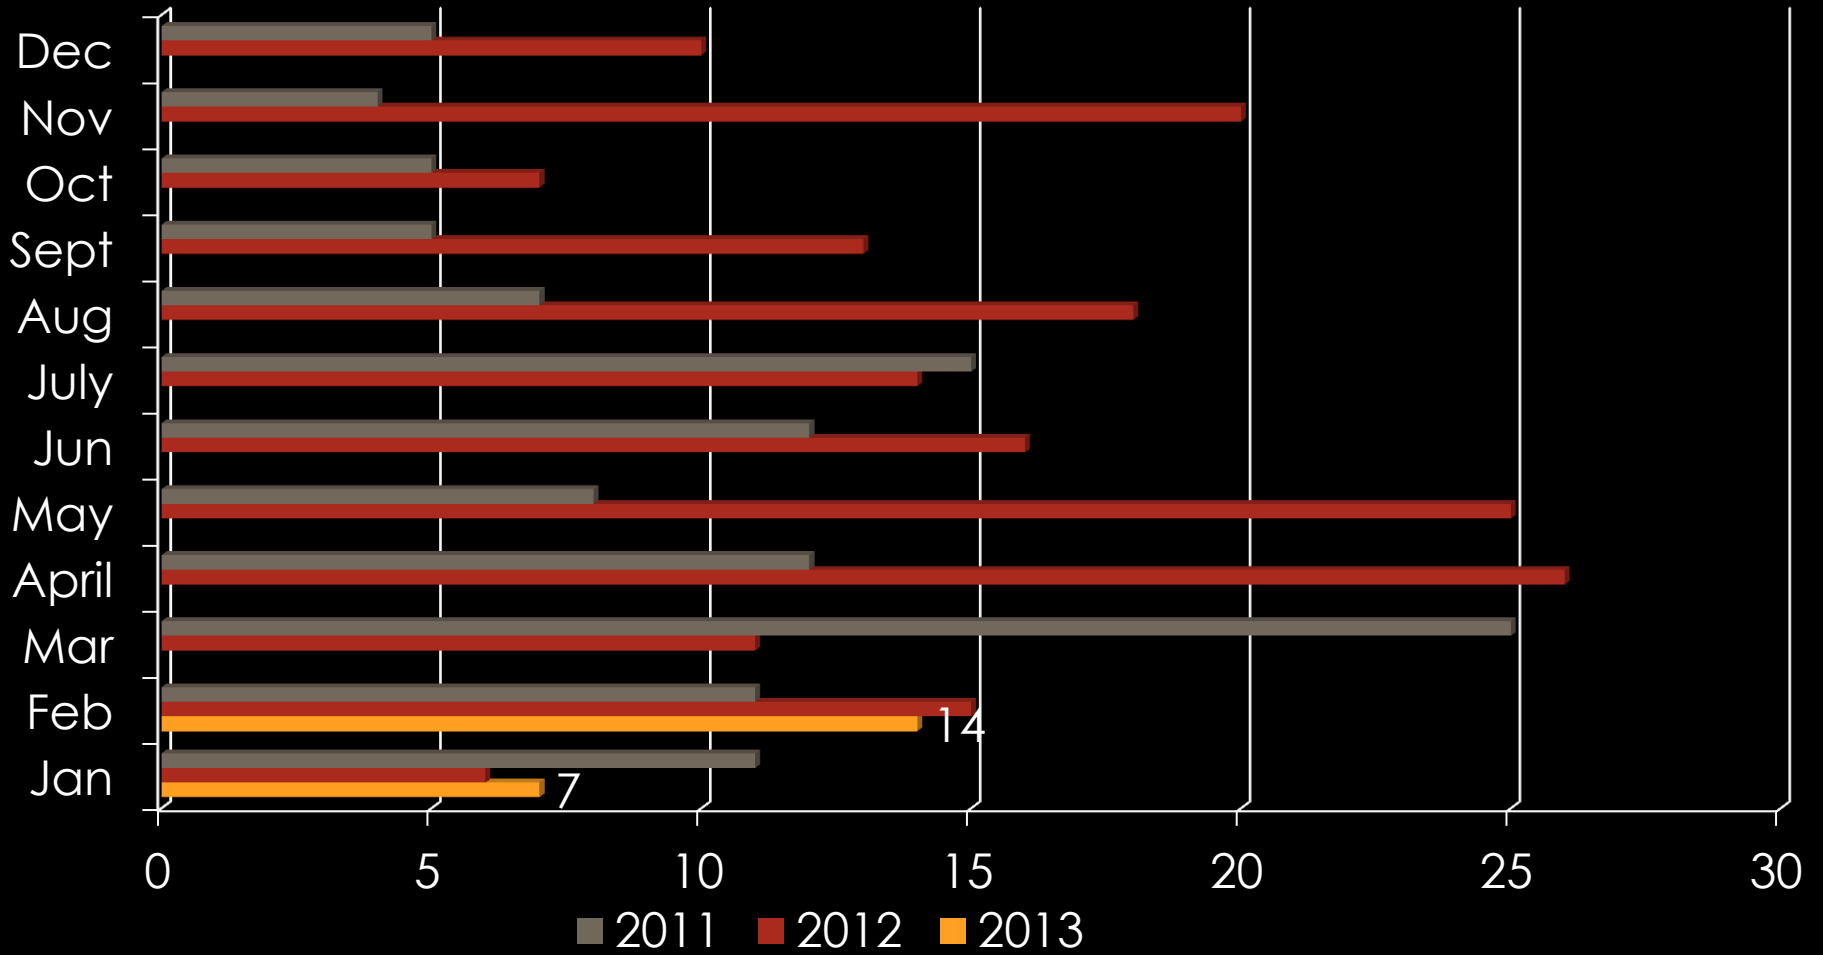

Owatonna Crime Data

February 2013

TOTAL EVENTS

TRAFFIC STOPS

	Jan	Feb	Mar	April	May	Jun	July	Aug	Sept	Oct	Nov	Dec
2013	548	496										
2012	666	803	702	738	645	596	740	878	565	670	557	592
2011	787	791	966	971	978	649	732	593	688	619	531	625

DWI

CITATIONS & WARNINGS

ARRESTS

February 2013

- **Warrant Arrests:**
More than 1 officer may get credit for a warrant arrest
- **Adult Arrests:**
Only the primary officer (as recorded in LOGIS) gets credit for the arrest
- **Juvenile Arrests:**
Only the primary officer (as recorded in LOGIS) gets credit for the arrest

PART I CRIMES

	2011	2012	2013
Homicide	0	0	0
Rape	5	7	0
Robbery	11	1	0
Aggravated Assault	18	24	2
Burglary	118	75	5
Theft	345	485	39
Vehicle Theft	19	19	1
Arson	0	4	0

DISORDERLY & NUISANCE VIOLATIONS

Disorderly violations