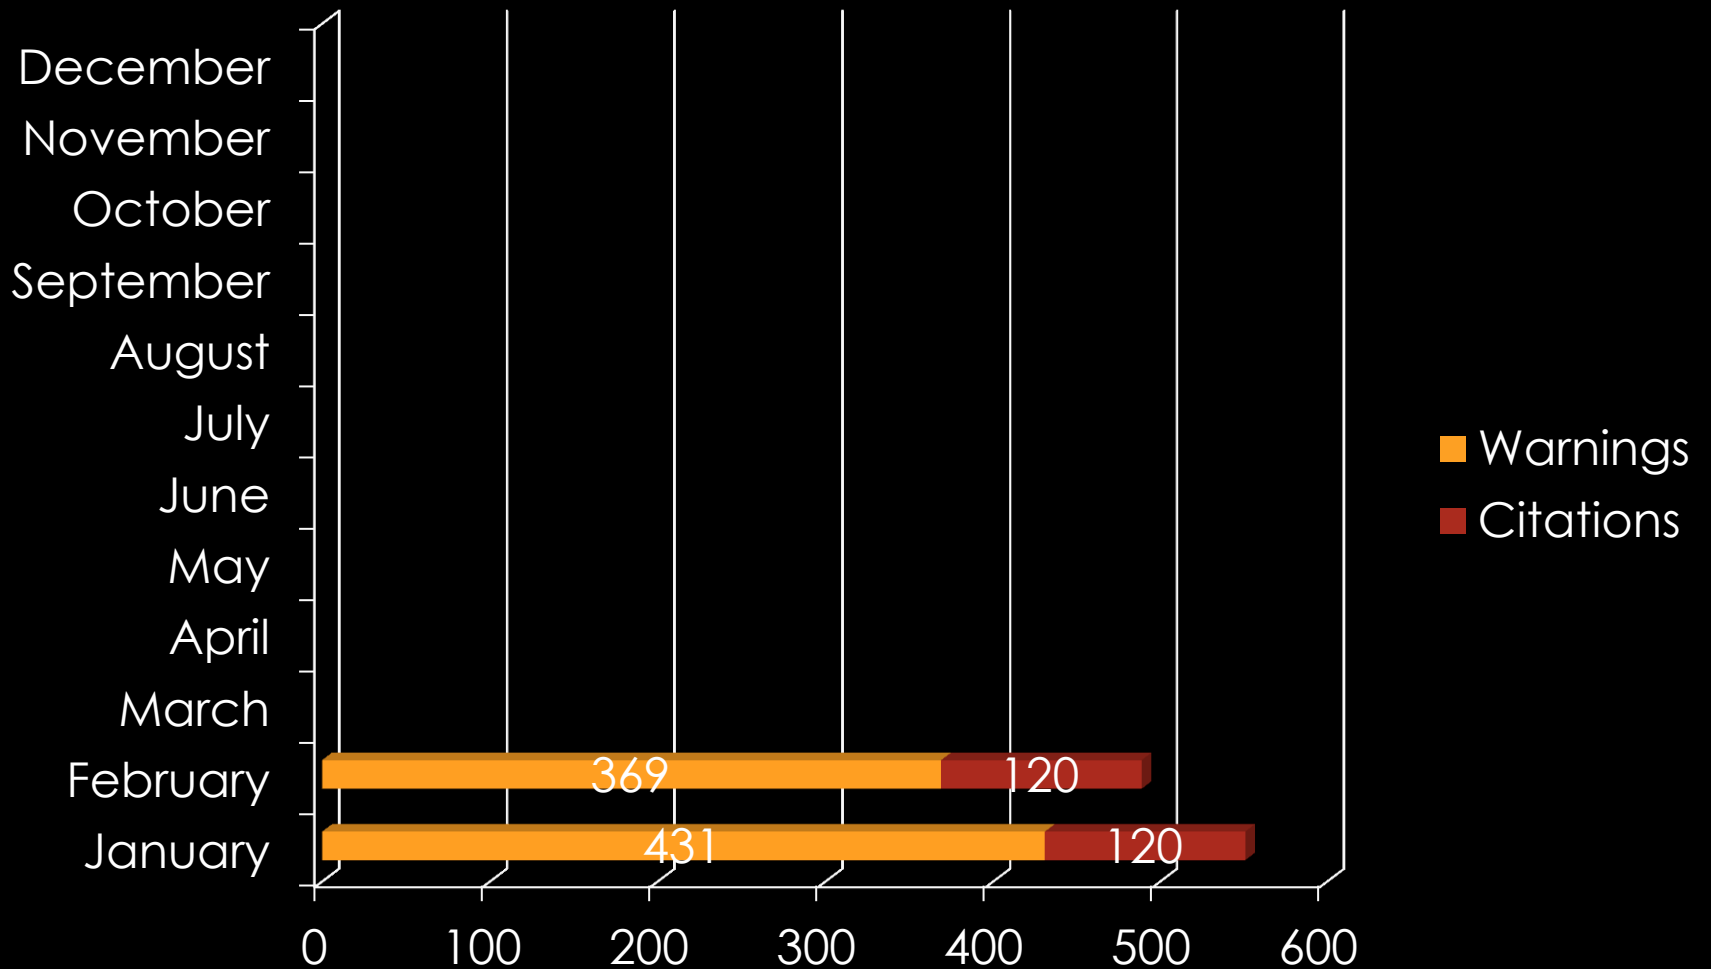

CITATIONS & WARNINGS