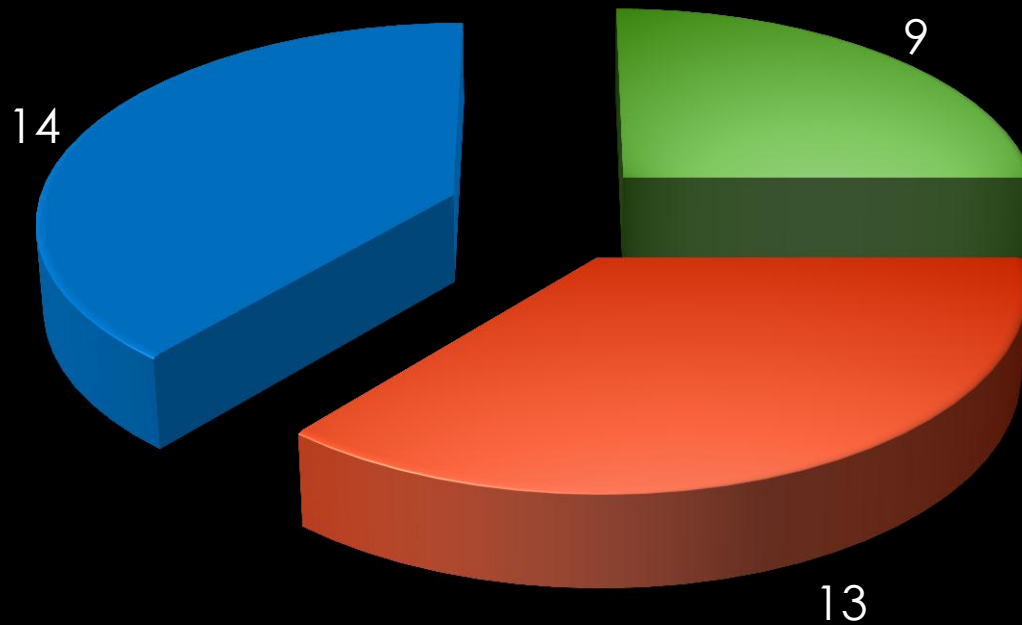

Owatonna Crime Data

February 2013

TOTAL EVENTS

TRAFFIC STOPS

	Jan	Feb	Mar	April	May	Jun	July	Aug	Sept	Oct	Nov	Dec
2013	548	496										
2012	666	803	702	738	645	596	740	878	565	670	557	592
2011	787	791	966	971	978	649	732	593	688	619	531	625

DWI

CITATIONS & WARNINGS

ARRESTS

February 2013

- **Warrant Arrests:**
More than 1 officer may get credit for a warrant arrest
- **Adult Arrests:**
Only the primary officer (as recorded in LOGIS) gets credit for the arrest
- **Juvenile Arrests:**
Only the primary officer (as recorded in LOGIS) gets credit for the arrest