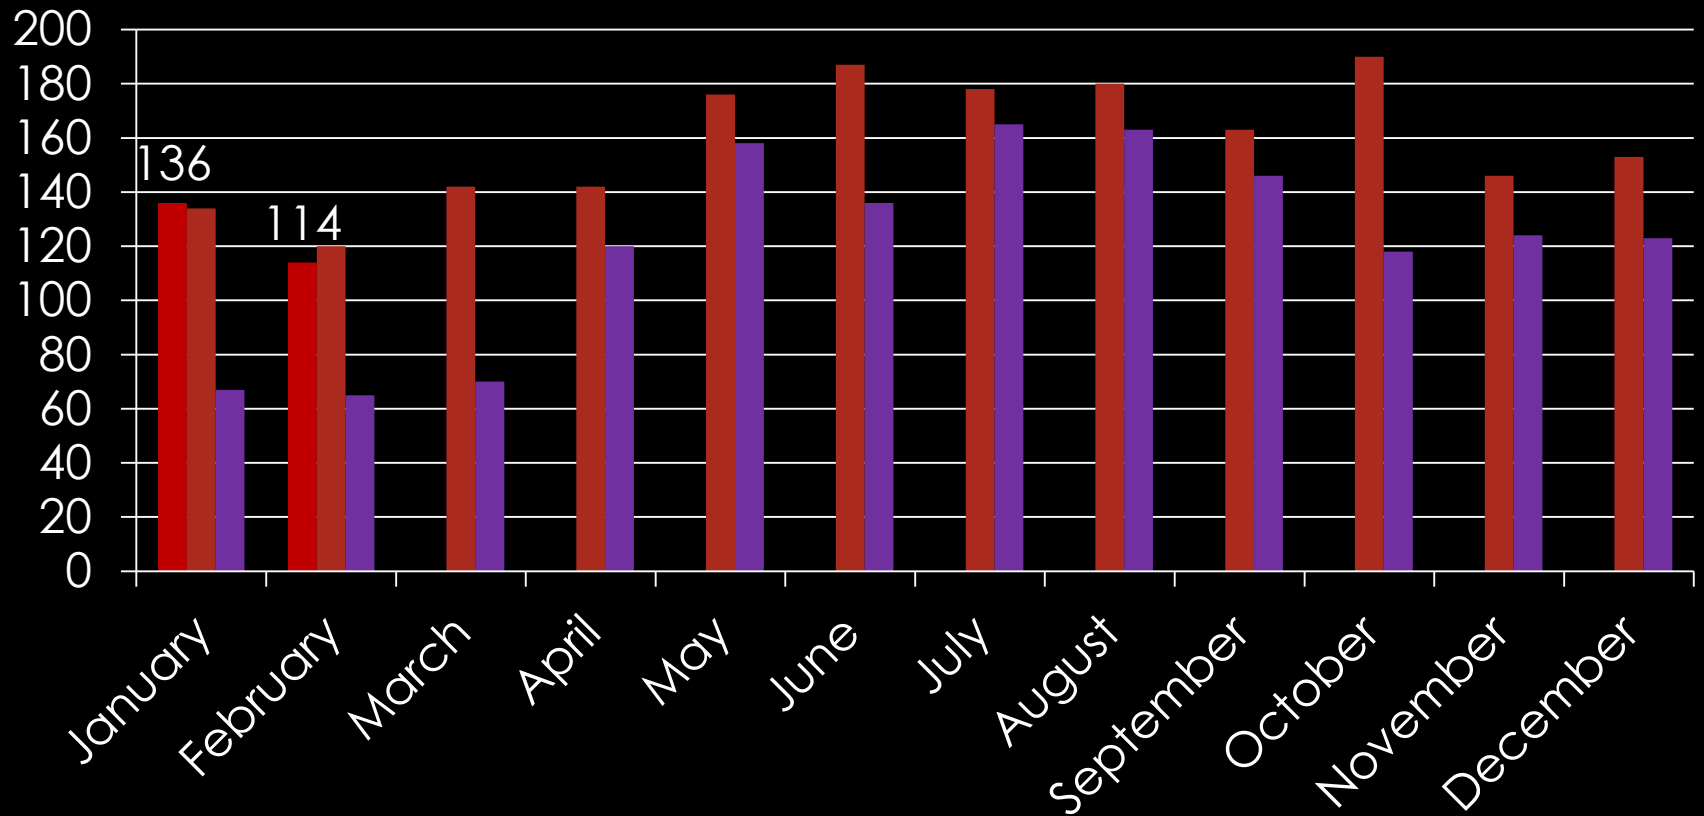

Owatonna Crime Data

February 2013

TOTAL EVENTS

TRAFFIC STOPS

	Jan	Feb	Mar	April	May	Jun	July	Aug	Sept	Oct	Nov	Dec
2013	548	496										
2012	666	803	702	738	645	596	740	878	565	670	557	592
2011	787	791	966	971	978	649	732	593	688	619	531	625

2013 2012 2011

Nuisance violations

2013 2012 2011

ANIMAL CONTROL CALLS

■ 2013 ■ 2012 ■ 2011

Total Animal Calls:

136

1911

1455