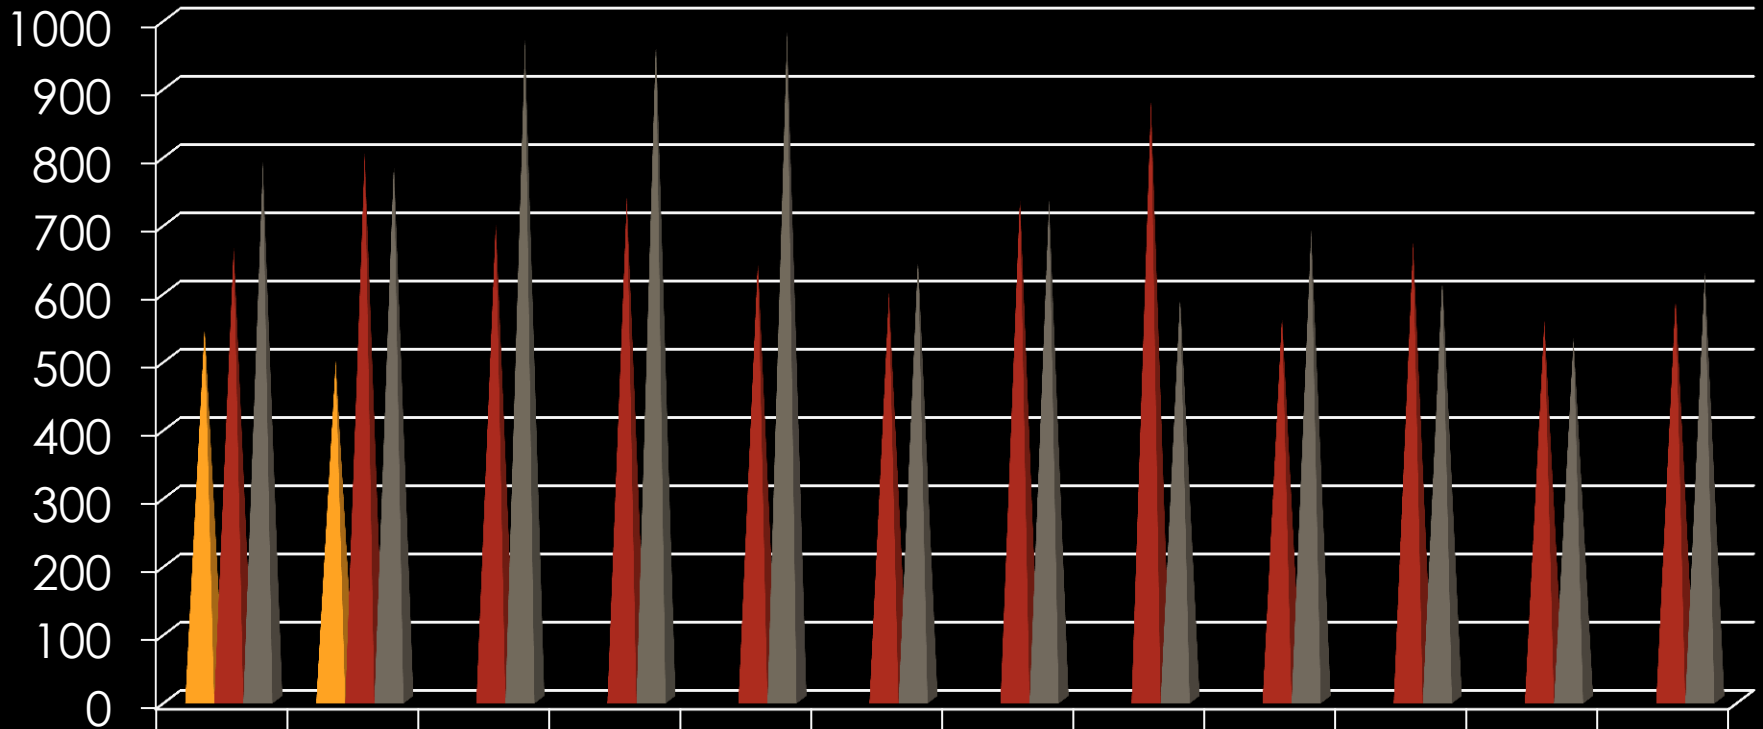

Owatonna Crime Data

February 2013

TOTAL EVENTS

TRAFFIC STOPS

	Jan	Feb	Mar	April	May	Jun	July	Aug	Sept	Oct	Nov	Dec
2013	548	496										
2012	666	803	702	738	645	596	740	878	565	670	557	592
2011	787	791	966	971	978	649	732	593	688	619	531	625

PART I CRIMES

	2011	2012	2013
Homicide	0	0	0
Rape	5	7	0
Robbery	11	1	0
Aggravated Assault	18	24	2
Burglary	118	75	5
Theft	345	485	39
Vehicle Theft	19	19	1
Arson	0	4	0

DISORDERLY & NUISANCE VIOLATIONS

Disorderly violations

2013 2012 2011

Nuisance violations

2013 2012 2011

ANIMAL CONTROL CALLS

■ 2013 ■ 2012 ■ 2011

Total Animal Calls:

136

1911