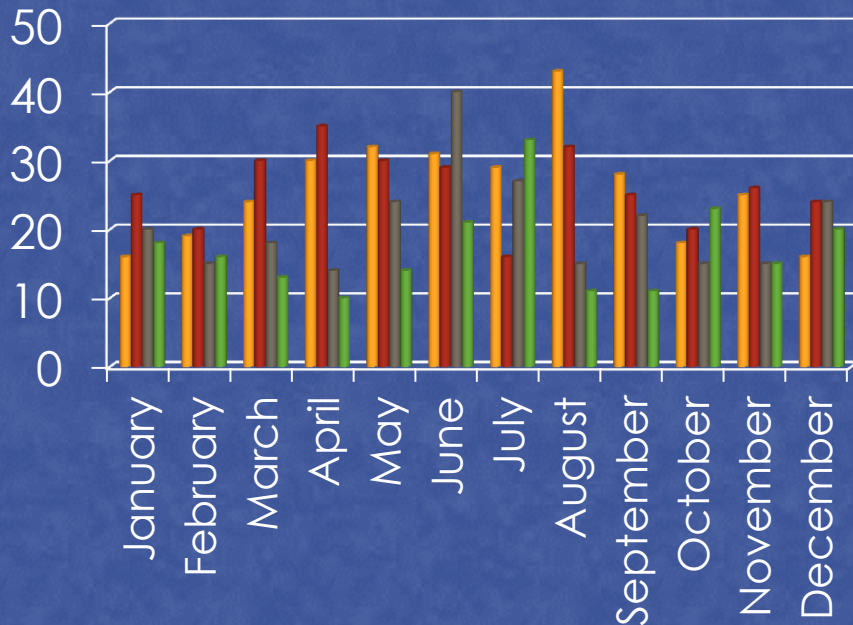

Owatonna Crime Data

December 2012

TOTAL EVENTS

TRAFFIC STOPS

	Jan	Feb	Mar	April	May	Jun	July	Aug	Sept	Oct	Nov	Dec
2009	1284	1175	1102	1168	1172	915	1049	1137	999	1122	1059	1061
2010	1053	939	1298	1319	1299	1419	1498	1342	1187	1221	913	714
2011	787	791	966	971	978	649	732	593	688	619	531	625
2012	666	803	702	738	645	596	740	878	565	670	557	592

DWI

CITATIONS & WARNINGS

ARRESTS

December 2012

- **Warrant Arrests:**
More than 1 officer may get credit for a warrant arrest
- **Adult Arrests:**
Only the primary officer (as recorded in LOGIS) gets credit for the arrest
- **Juvenile Arrests:**
Only the primary officer (as recorded in LOGIS) gets credit for the arrest

PART I CRIMES

	2008	2009	2010	2011	2012
Homicide	0	0	0	0	0
Rape	0	7	4	5	7
Robbery	1	3	4	11	1
Aggravated Assault	17	20	28	18	24
Burglary	79	81	75	118	75
Theft	432	352	379	345	485
Vehicle Theft	18	16	20	19	19
Arson	6	1	1	0	4

DISORDERLY & NUISANCE VIOLATIONS

Disorderly violations

2009 2010 2011 2012

Nuisance violations

2009 2010 2011 2012

ANIMAL CONTROL CALLS

■ 2008
 ■ 2009
 ■ 2010
 ■ 2011
 ■ 2012

Total Animal Calls: 1207 1324 1420 1455 1911