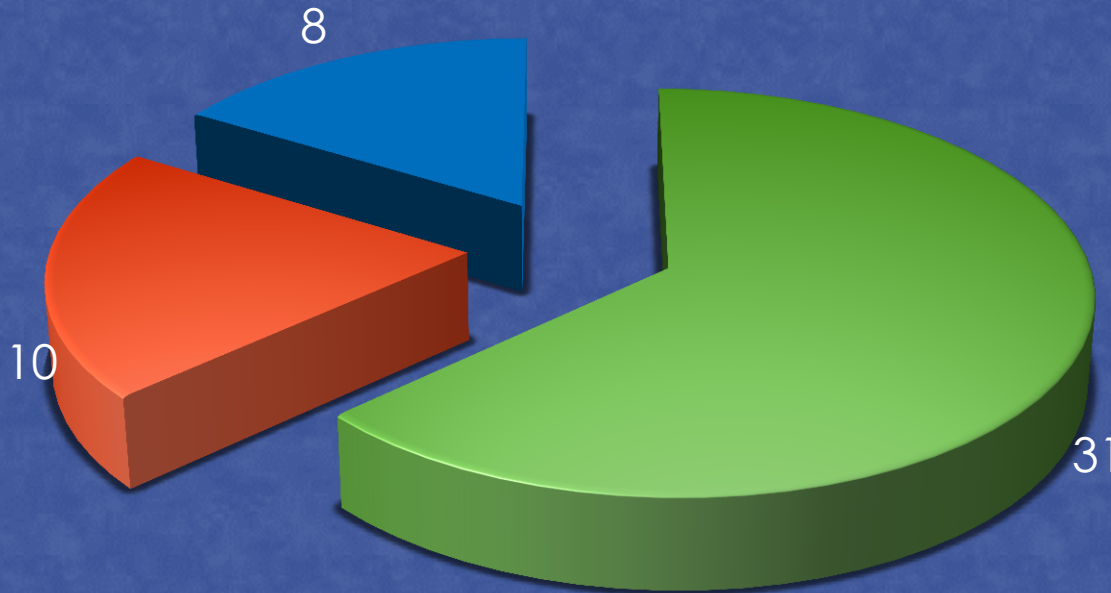

Owatonna Crime Data

December 2012

TOTAL EVENTS

TRAFFIC STOPS

	Jan	Feb	Mar	April	May	Jun	July	Aug	Sept	Oct	Nov	Dec
2009	1284	1175	1102	1168	1172	915	1049	1137	999	1122	1059	1061
2010	1053	939	1298	1319	1299	1419	1498	1342	1187	1221	913	714
2011	787	791	966	971	978	649	732	593	688	619	531	625
2012	666	803	702	738	645	596	740	878	565	670	557	592

DWI

CITATIONS & WARNINGS

ARRESTS

December 2012

- **Warrant Arrests:**
More than 1 officer may get credit for a warrant arrest
- **Adult Arrests:**
Only the primary officer (as recorded in LOGIS) gets credit for the arrest
- **Juvenile Arrests:**
Only the primary officer (as recorded in LOGIS) gets credit for the arrest