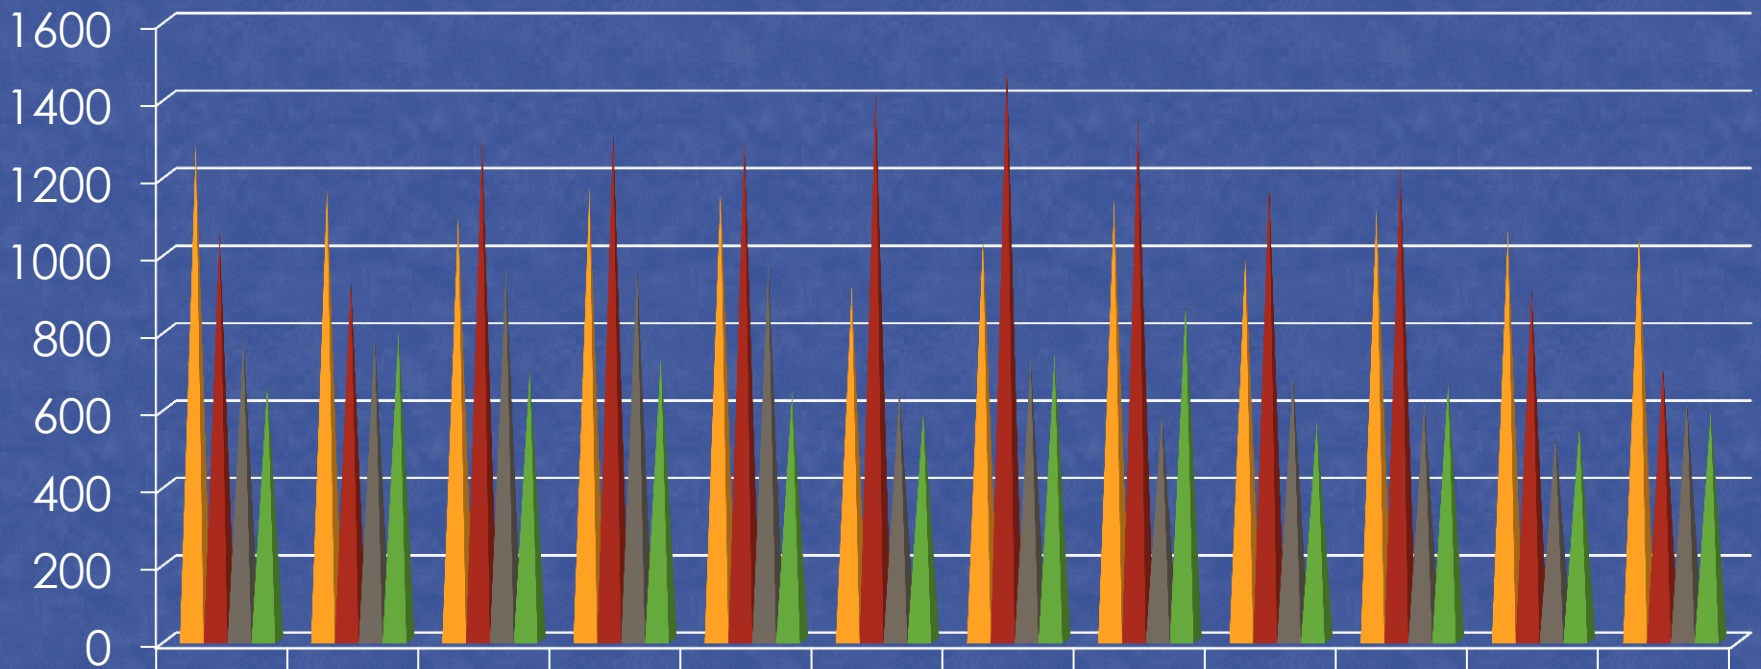

Owatonna Crime Data

December 2012

TOTAL EVENTS

TRAFFIC STOPS

	Jan	Feb	Mar	April	May	Jun	July	Aug	Sept	Oct	Nov	Dec
2009	1284	1175	1102	1168	1172	915	1049	1137	999	1122	1059	1061
2010	1053	939	1298	1319	1299	1419	1498	1342	1187	1221	913	714
2011	787	791	966	971	978	649	732	593	688	619	531	625
2012	666	803	702	738	645	596	740	878	565	670	557	592

DWI

CITATIONS & WARNINGS

ARRESTS

December 2012

- **Warrant Arrests:**
More than 1 officer may get credit for a warrant arrest
- **Adult Arrests:**
Only the primary officer (as recorded in LOGIS) gets credit for the arrest
- **Juvenile Arrests:**
Only the primary officer (as recorded in LOGIS) gets credit for the arrest

PART I CRIMES

	2008	2009	2010	2011	2012
Homicide	0	0	0	0	0
Rape	0	7	4	5	7
Robbery	1	3	4	11	1
Aggravated Assault	17	20	28	18	24
Burglary	79	81	75	118	75
Theft	432	352	379	345	485
Vehicle Theft	18	16	20	19	19
Arson	6	1	1	0	4

DISORDERLY & NUISANCE VIOLATIONS

Disorderly violations

2009 2010 2011 2012

Nuisance violations

2009 2010 2011 2012

ANIMAL CONTROL CALLS

■ 2008
 ■ 2009
 ■ 2010
 ■ 2011
 ■ 2012

Total Animal Calls: 1207 1324 1420 1455 1911