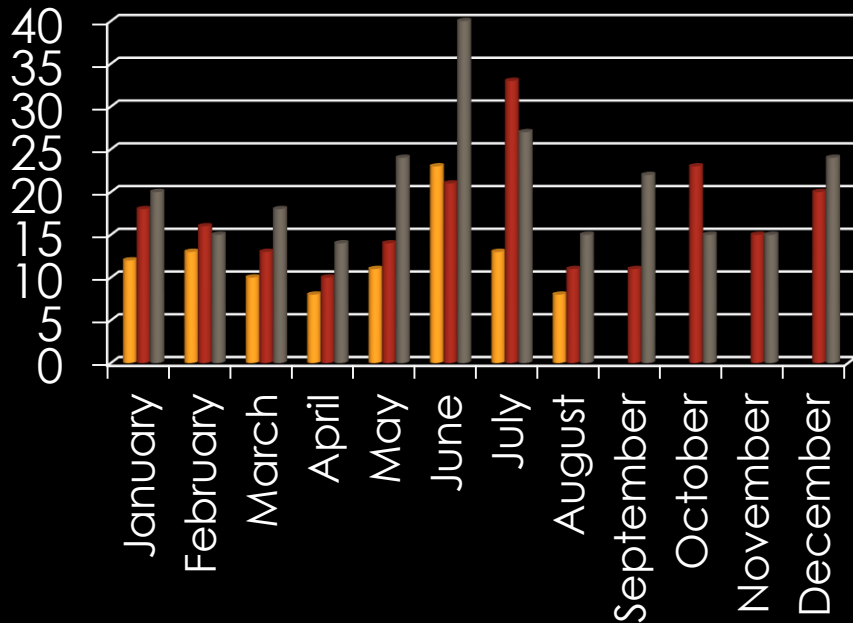

DISORDERLY & NUISANCE VIOLATIONS

Disorderly violations

2013 2012 2011