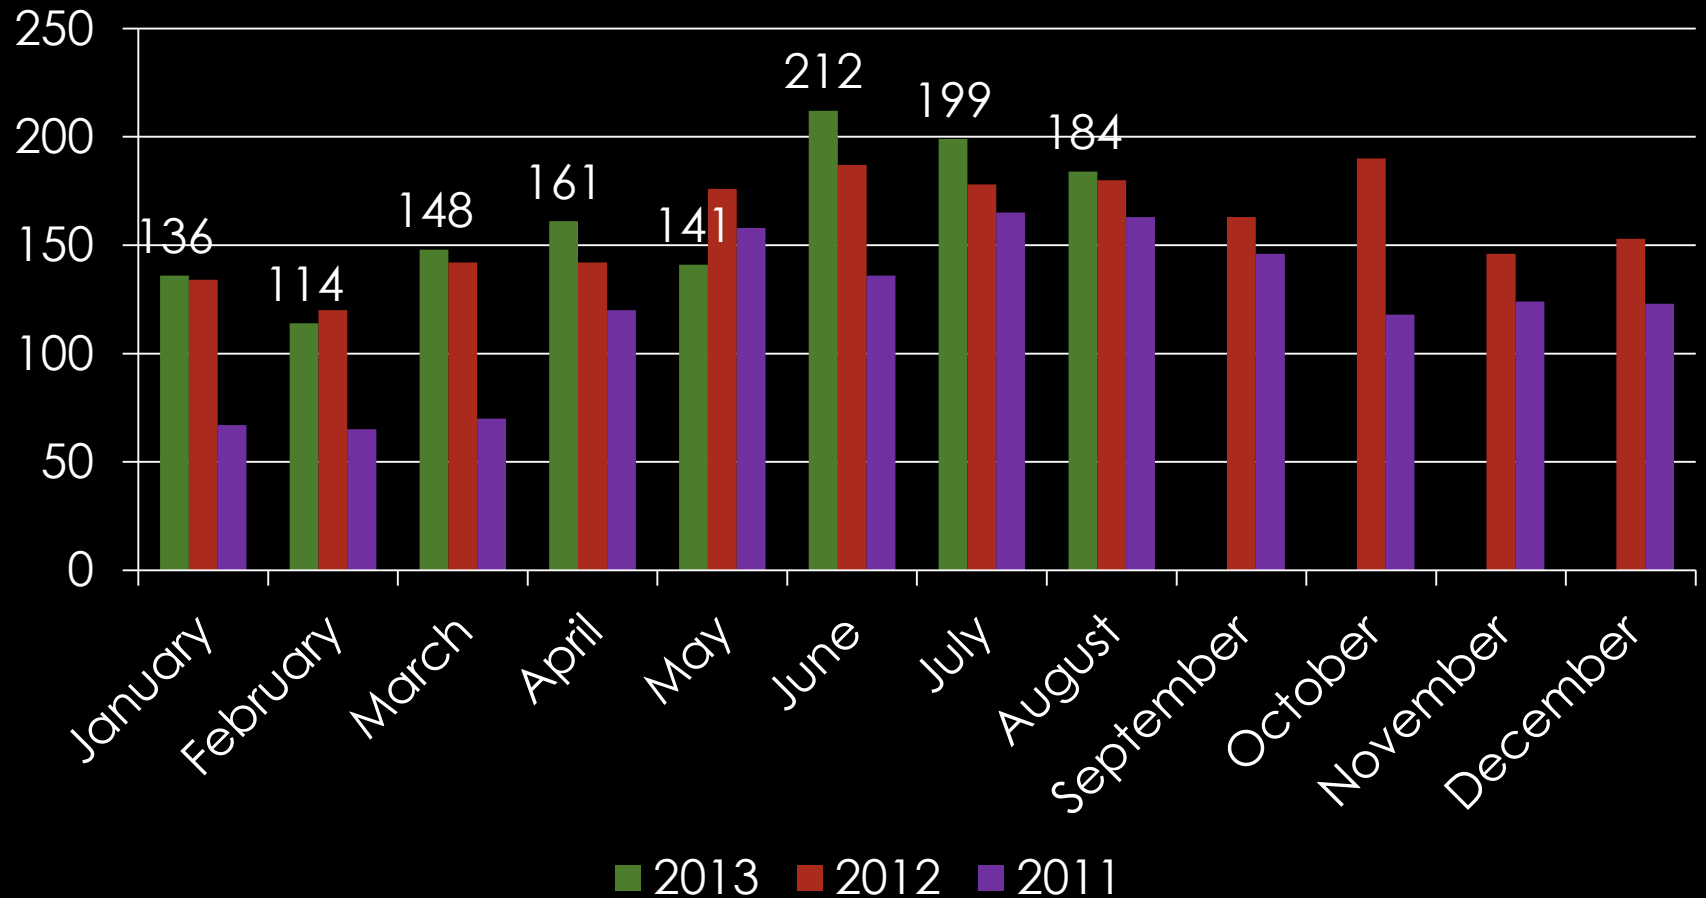

## Disorderly violations

2013 2012 2011

## Nuisance violations

2013 2012 2011

# ANIMAL CONTROL CALLS

■ 2013 ■ 2012 ■ 2011

**Total Animal Calls:**

1295

1911

1455