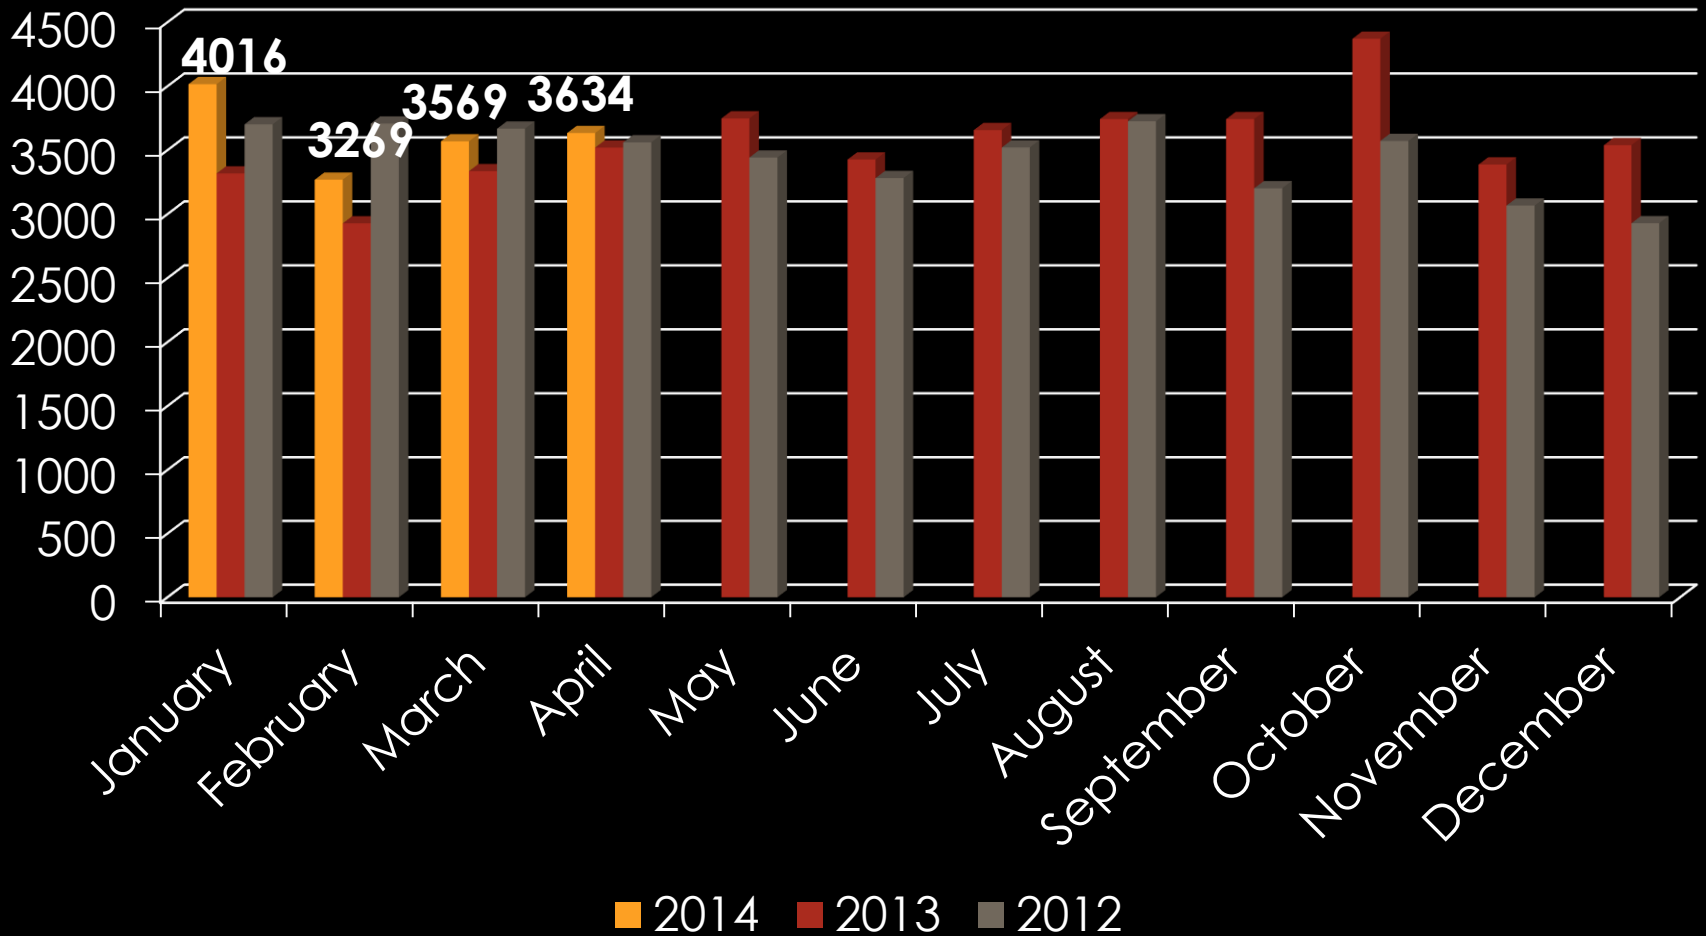

Owatonna Crime Data

April 2014

TOTAL EVENTS

TRAFFIC STOPS

	Jan	Feb	Mar	April	May	Jun	July	Aug	Sept	Oct	Nov	Dec
2014	790	657	759	711								
2013	548	496	589	634	622	564	630	671	711	788	639	744
2012	666	803	702	738	645	596	740	878	565	670	557	592

PART I CRIMES

	2012	2013	2014
Homicide	0	0	0
Rape	7	4	1
Robbery	1	5	2
Aggravated Assault	24	26	11
Burglary	75	98	14
Theft	485	490	131
Vehicle Theft	19	23	8
Arson	4	2	0

DISORDERLY & NUISANCE VIOLATIONS

Disorderly violations

2014 2013 2012

Nuisance violations

2014 2013 2012

ANIMAL CONTROL CALLS

■ 2014 ■ 2013 ■ 2012

Total Animal Calls:

516

1921