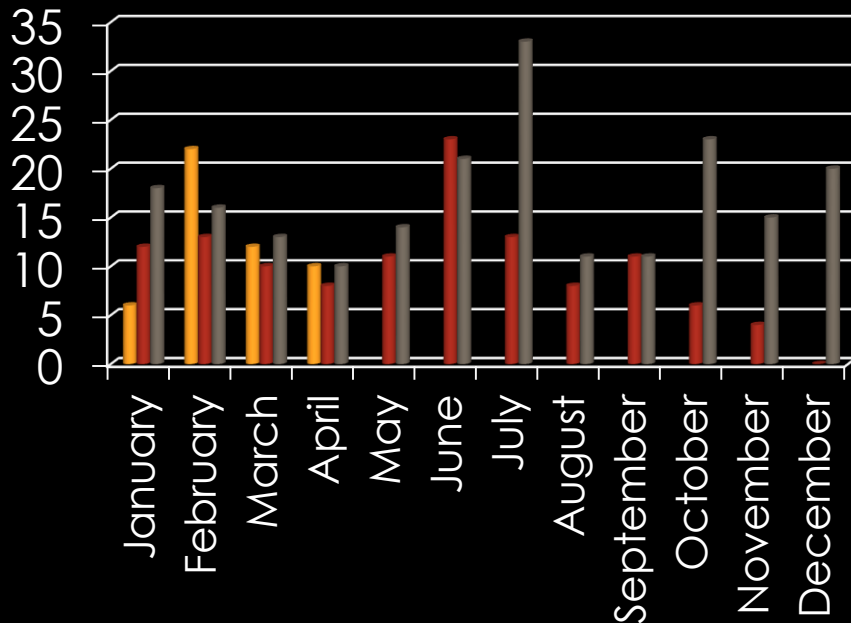

Owatonna Crime Data

April 2014

TOTAL EVENTS

TRAFFIC STOPS

	Jan	Feb	Mar	April	May	Jun	July	Aug	Sept	Oct	Nov	Dec
2014	790	657	759	711								
2013	548	496	589	634	622	564	630	671	711	788	639	744
2012	666	803	702	738	645	596	740	878	565	670	557	592

DWI

CITATIONS & WARNINGS

ARRESTS

April 2014

- **Adult Arrests:**
Only the primary officer (as recorded in LOGIS) gets credit for the arrest
- **Juvenile Arrests:**
Only the primary officer (as recorded in LOGIS) gets credit for the arrest

PART I CRIMES

	2012	2013	2014
Homicide	0	0	0
Rape	7	4	1
Robbery	1	5	2
Aggravated Assault	24	26	11
Burglary	75	98	14
Theft	485	490	131
Vehicle Theft	19	23	8
Arson	4	2	0

DISORDERLY & NUISANCE VIOLATIONS

Disorderly violations

2014 2013 2012

Nuisance violations

2014 2013 2012

ANIMAL CONTROL CALLS

■ 2014 ■ 2013 ■ 2012

Total Animal Calls:

516

1921