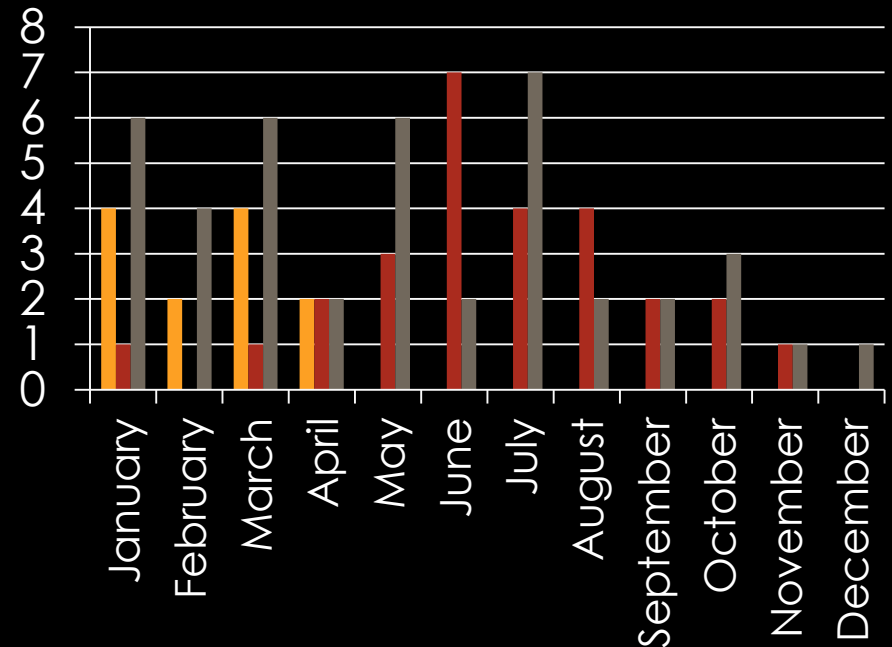

Owatonna Crime Data

April 2014

TOTAL EVENTS

TRAFFIC STOPS

	Jan	Feb	Mar	April	May	Jun	July	Aug	Sept	Oct	Nov	Dec
2014	790	657	759	711								
2013	548	496	589	634	622	564	630	671	711	788	639	744
2012	666	803	702	738	645	596	740	878	565	670	557	592

PART I CRIMES

	2012	2013	2014
Homicide	0	0	0
Rape	7	4	1
Robbery	1	5	2
Aggravated Assault	24	26	11
Burglary	75	98	14
Theft	485	490	131
Vehicle Theft	19	23	8
Arson	4	2	0

DISORDERLY & NUISANCE VIOLATIONS

Disorderly violations

2014 2013 2012

Nuisance violations

2014 2013 2012

ANIMAL CONTROL CALLS

■ 2014 ■ 2013 ■ 2012

Total Animal Calls:

516

1921