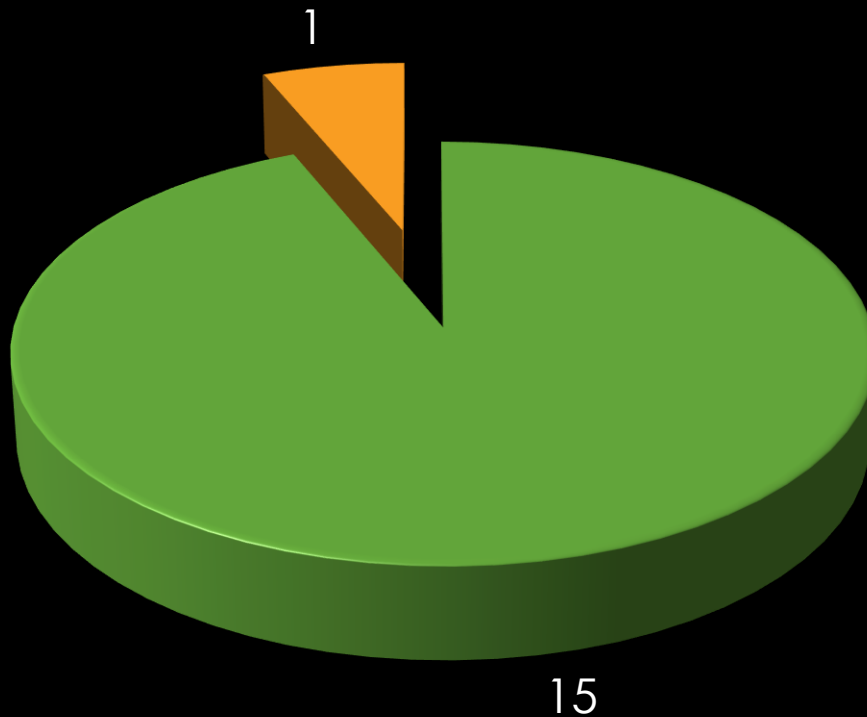

ARRESTS

April 2014

- **Adult Arrests:**
  Only the primary officer (as recorded in LOGIS) gets credit for the arrest
- **Juvenile Arrests:**
  Only the primary officer (as recorded in LOGIS) gets credit for the arrest

PART I CRIMES

	2012	2013	2014
Homicide	0	0	0
Rape	7	4	1
Robbery	1	5	2
Aggravated Assault	24	26	11
Burglary	75	98	14
Theft	485	490	131
Vehicle Theft	19	23	8
Arson	4	2	0