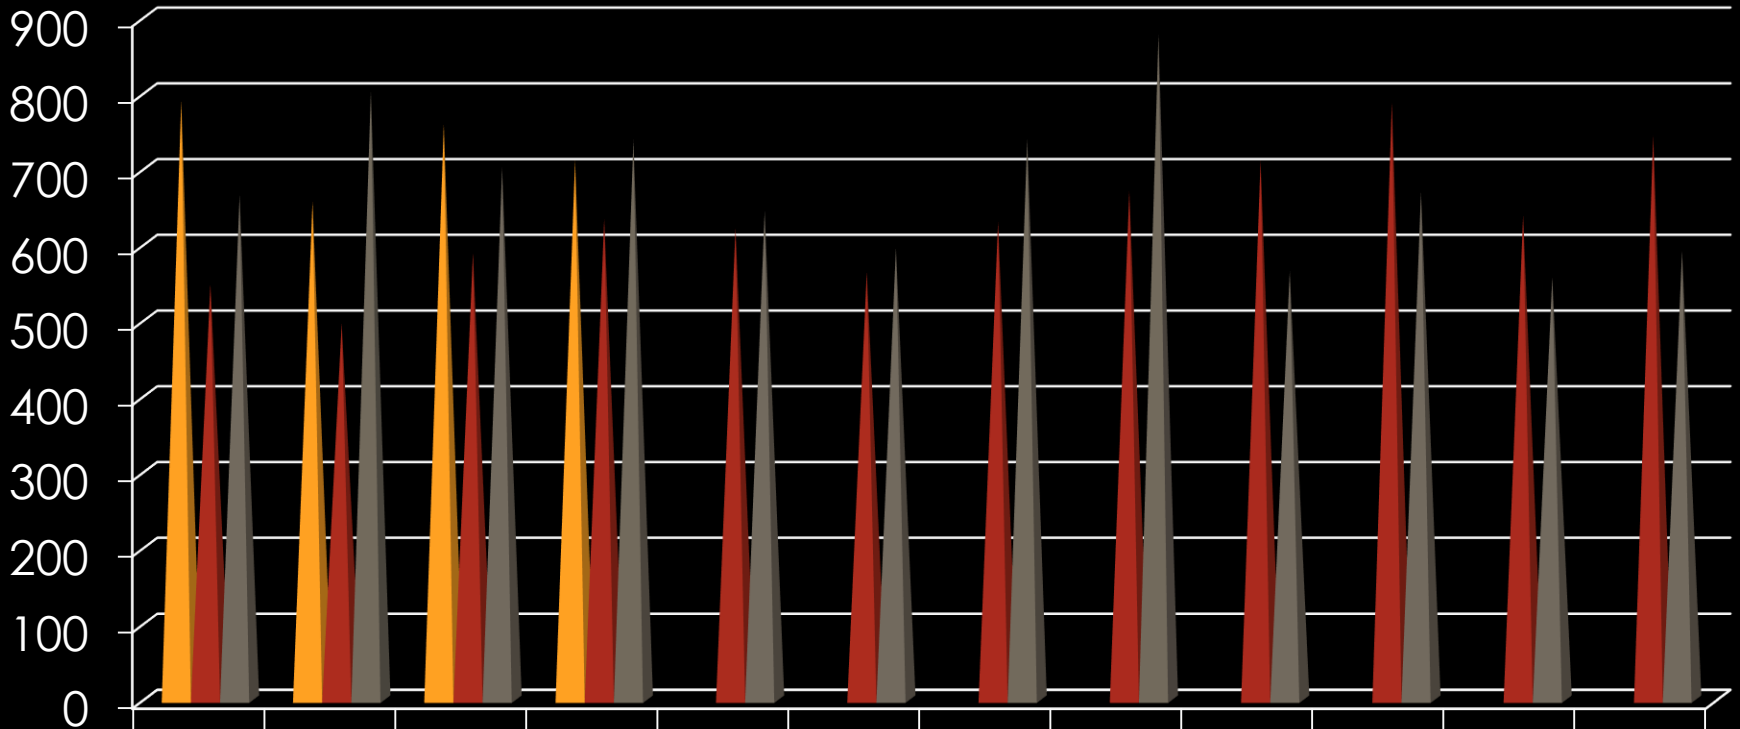

Owatonna Crime Data

April 2014

TOTAL EVENTS

TRAFFIC STOPS

	Jan	Feb	Mar	April	May	Jun	July	Aug	Sept	Oct	Nov	Dec
2014	790	657	759	711								
2013	548	496	589	634	622	564	630	671	711	788	639	744
2012	666	803	702	738	645	596	740	878	565	670	557	592

PART I CRIMES

	2012	2013	2014
Homicide	0	0	0
Rape	7	4	1
Robbery	1	5	2
Aggravated Assault	24	26	11
Burglary	75	98	14
Theft	485	490	131
Vehicle Theft	19	23	8
Arson	4	2	0

DISORDERLY & NUISANCE VIOLATIONS

Disorderly violations

2014 2013 2012

Nuisance violations

2014 2013 2012

ANIMAL CONTROL CALLS

■ 2014 ■ 2013 ■ 2012

Total Animal Calls:

516

1921