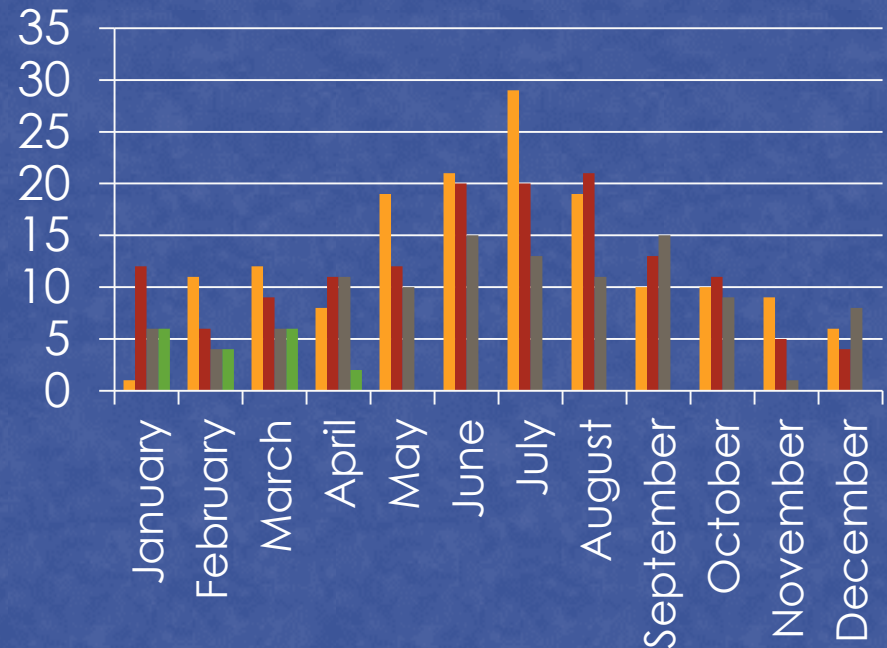

# PART I CRIMES

	2008	2009	2010	2011	2012
<b>Homicide</b>	0	0	0	0	0
<b>Rape</b>	0	7	4	5	3
<b>Robbery</b>	1	3	4	11	1
<b>Aggravated Assault</b>	17	20	28	18	10
<b>Burglary</b>	79	81	75	118	22
<b>Theft</b>	432	352	379	345	122
<b>Vehicle Theft</b>	18	16	20	19	0
<b>Arson</b>	6	1	1	0	0

# DISORDERLY & NUISANCE VIOLATIONS

## Disorderly violations

2009 2010 2011 2012

## Nuisance violations

2009 2010 2011 2012