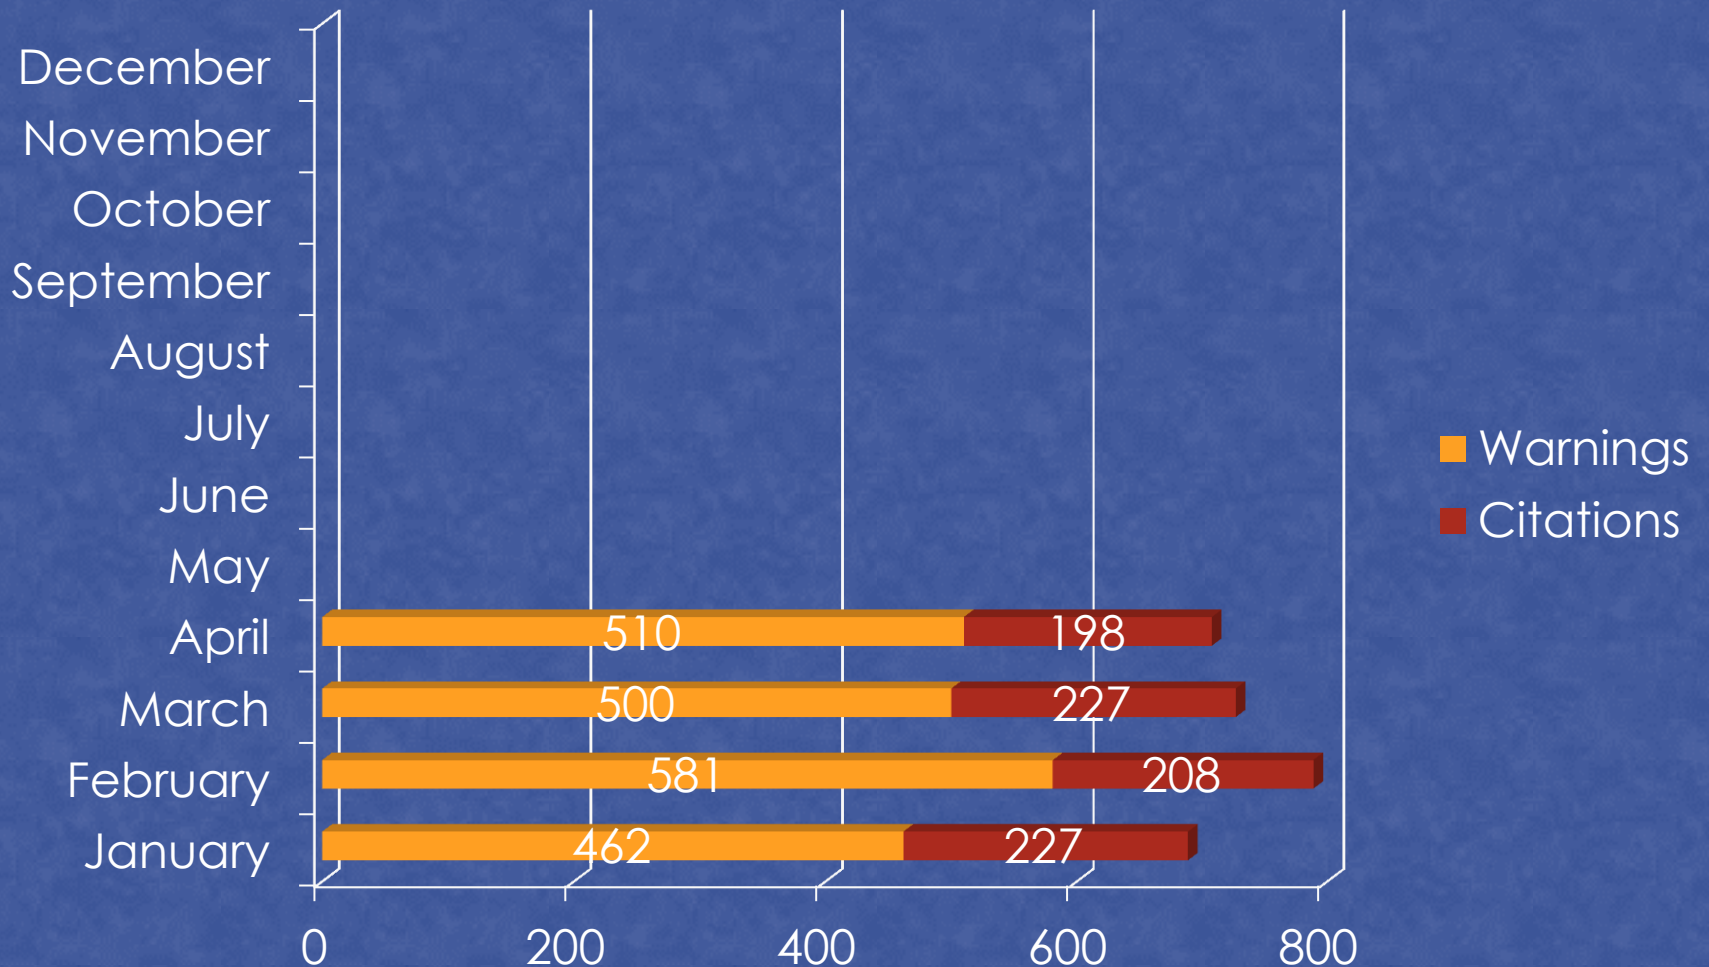

CITATIONS & WARNINGS