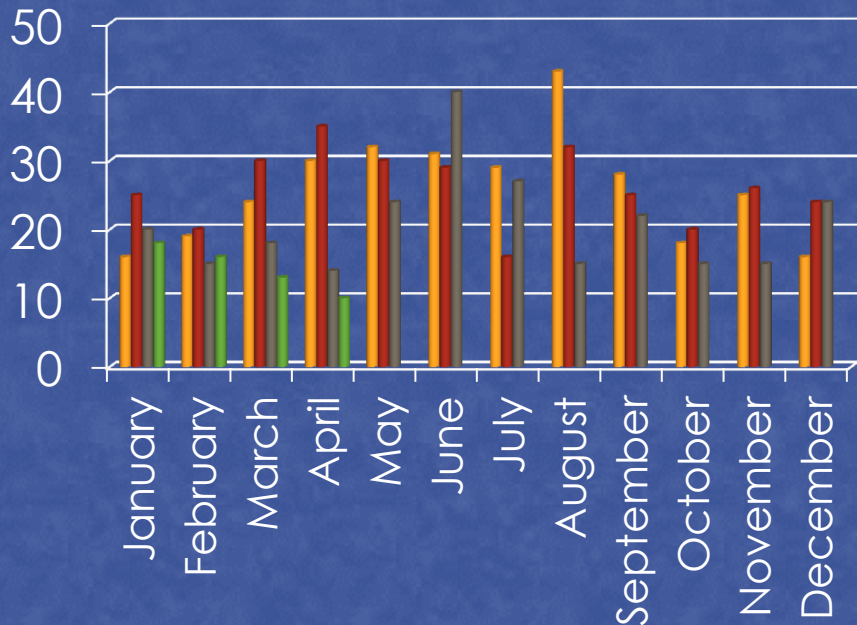

DISORDERLY & NUISANCE VIOLATIONS

Disorderly violations

2009 2010 2011 2012